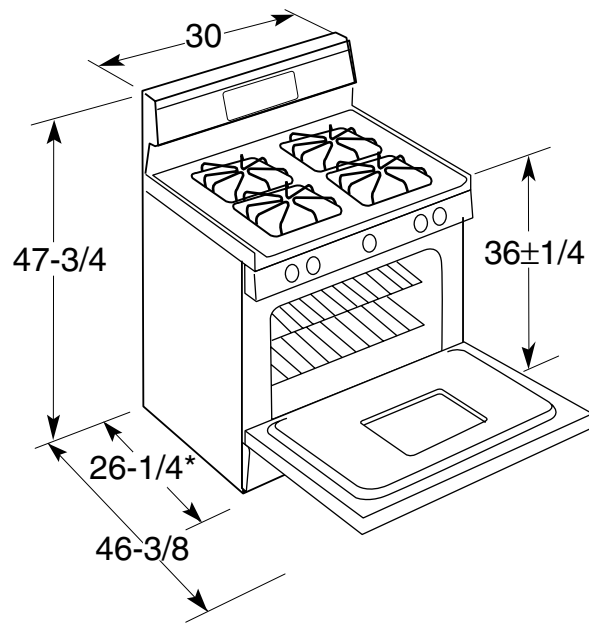

Profile Performance Series™

JGBP90MEBBC–GE Profile Performance™ Spectra™ 30" Self Clean Free-Standing Gas Range

Dimensions (in inches) and Installation Information

*Dimension From the wall to the front of the closed door handle is 28-1/4".

(Available at additional cost)
JXWK = Wok holder accessory sits on top of maximum burner grate to hold a round bottom wok.

Installation Information: Before installing, consult installation instructions packed with product for current dimensional data.