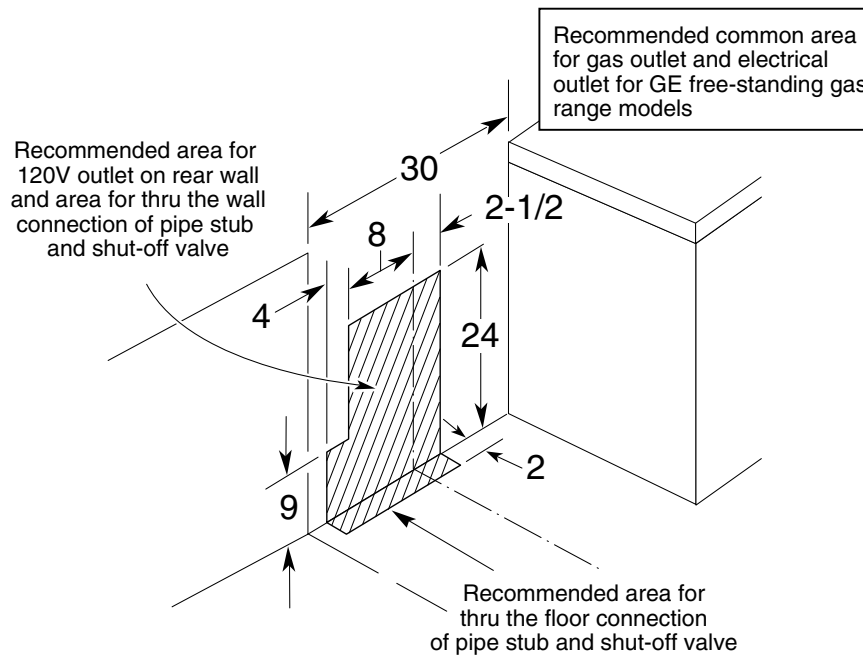

Profile Performance Series™

JGBP90MEBBC–GE Profile Performance™ Spectra™ 30" Self Clean Free-Standing Gas Range

Dimensions (in inches) and Installation Information

*Dimension From the wall to the front of the closed door handle is 28-1/4".

(Available at additional cost)
JXWK = Wok holder accessory sits on top of maximum burner grate to hold a round bottom wok.

Installation Information: Before installing, consult installation instructions packed with product for current dimensional data.

Profile Performance Series™

JGBP90MEBBC–GE Profile Performance™ Spectra™ 30" Self Clean Free-Standing Gas Range

Features and Benefits

- Extra-Large 4.4 cu. ft. Self-Cleaning Oven
- One-Piece Upswept Porcelain-Enameled Cooktop
- Sealed Cooktop Burners
- (2) 12,000/1,000 BTU Maximum Output Burner
- (1) 5,000/600 BTU Precise Simmer Burner
- (1) 9,500/850 BTU Sealed Cooktop Burner
- TrueTemp™ System
- SmartLogic™ Electronic Controls
- QuickSet V Oven Controls
- Warming Drawer with Variable Temperature Control
- Professional Square Grates
- Porcelain-Enameled One-Piece Drip Pans
- Electronic Pilotless Ignition System
- Electronic Clock and Timer
- In-Oven Broiling with Extra-Large Broiler Pan with Grid
- 3 Oven Racks / 6 Embossed Rack Positions
- Removable Frameless Glass Oven Door with Big View Window
- Professional-Style Handle
- Professional-Style Control Knobs
- Brushed Chrome Scratch-Resistant Backguard
- Fluorescent Backguard Light
- Model JGBP90MEBBC - Brushed Chrome