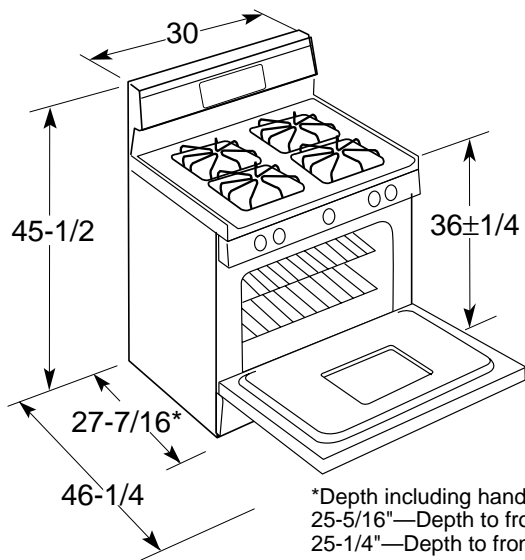

## JGBS04PPACT – GE 30" Free-Standing XL44™ Gas Range

### Dimensions (in inches) and Installation Information