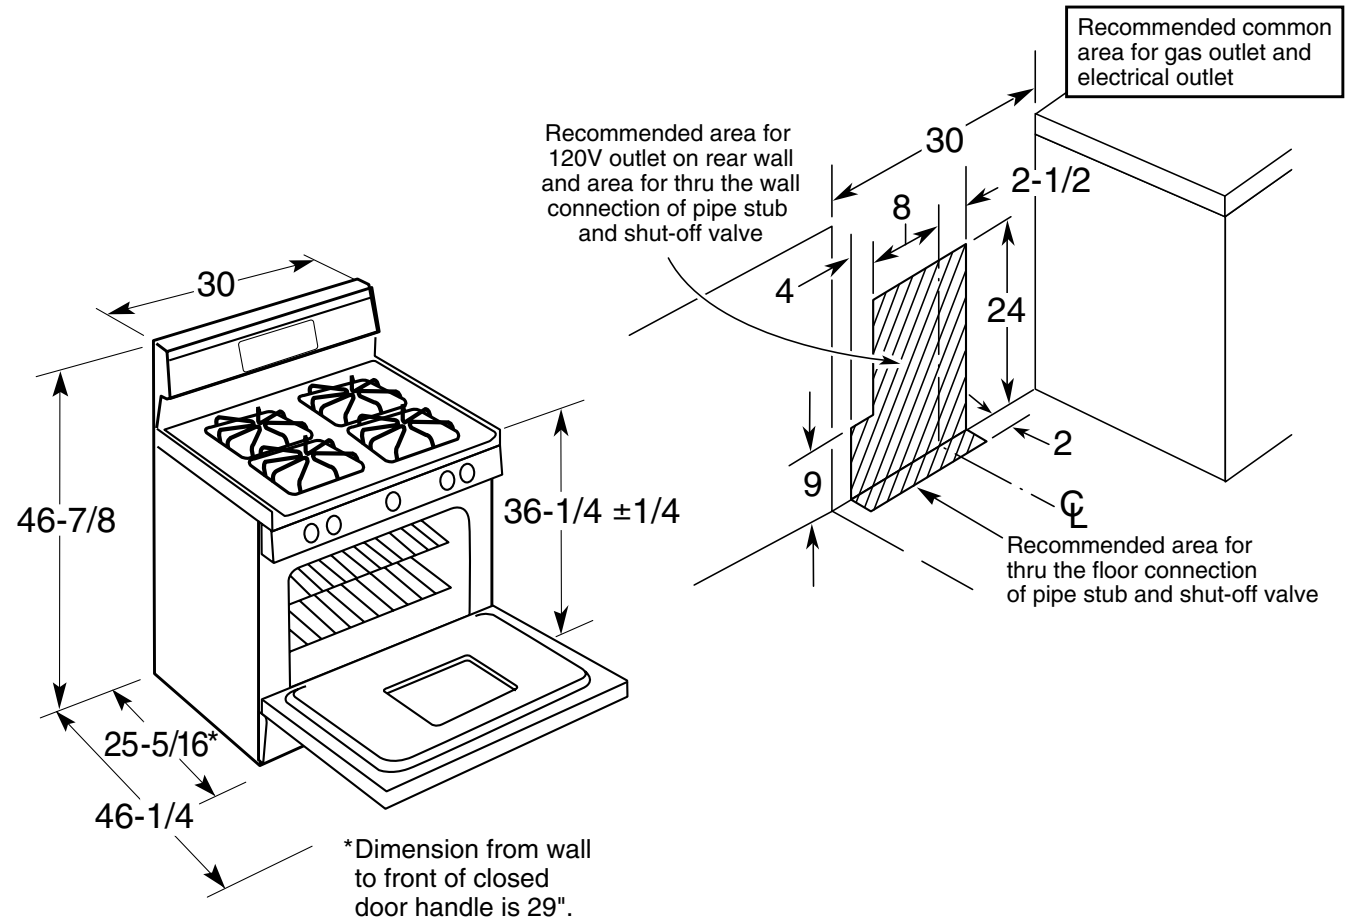

JGBS04PPT

GE® 30" Free-Standing Gas Range

Dimensions and Installation Information (in inches)

Factory set for Natural gas. A set of LP orifices is included with each range for LP conversion.

Gas Self-Clean Range Anti-Tip Bracket (Part No. 205C1714P001)

Electrical Rating: 120V, 60Hz, 5A

Installation Information: Before installing, consult installation instructions packed with product for current dimensional data.

For answers to your Monogram®, GE Profile™ or GE® appliance questions, visit our website at geappliances.com or call GE Answer Center® service, 800.626.2000.

imagination at work

Specification Created 4/11

330555