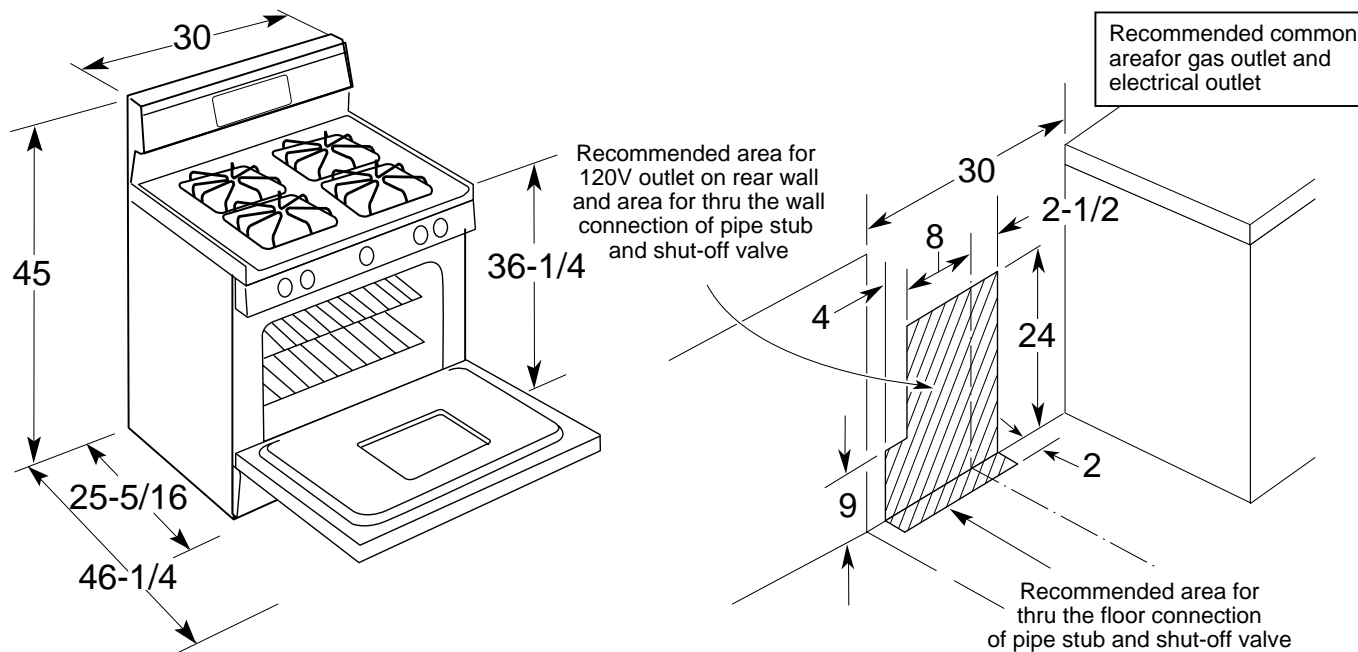

GE Appliances

JGBS09PEFWW – GE 30" Free-Standing Gas Range

Dimensions (in inches) and Installation Information

Factory Set for Natural Gas. A set of LP orifices is included with each range for LP conversion.

Electrical Rating: 120V, 60Hz, 5A

Installation Information: Before installing, consult installation instructions packed with product for current dimensional data.

All GE ranges are equipped with an Anti-Tip device. The installation of this device is an important, required step in the installation of the range.

GE Appliances

JGBS09PEFWW – GE 30" Free-Standing Gas Range

Features and Benefits

- 1 Center Oval Non-Stick Griddle Burner
- Sealed Cooktop Burners
- Extra-Large Standard Clean Oven
- (4) All-Purpose Burners
- Interior Oven Light
- 1 Oven Rack with 6 Embossed Rack Positions
- Black Removable Grates
- Model JGBS09PEFWW – White on white