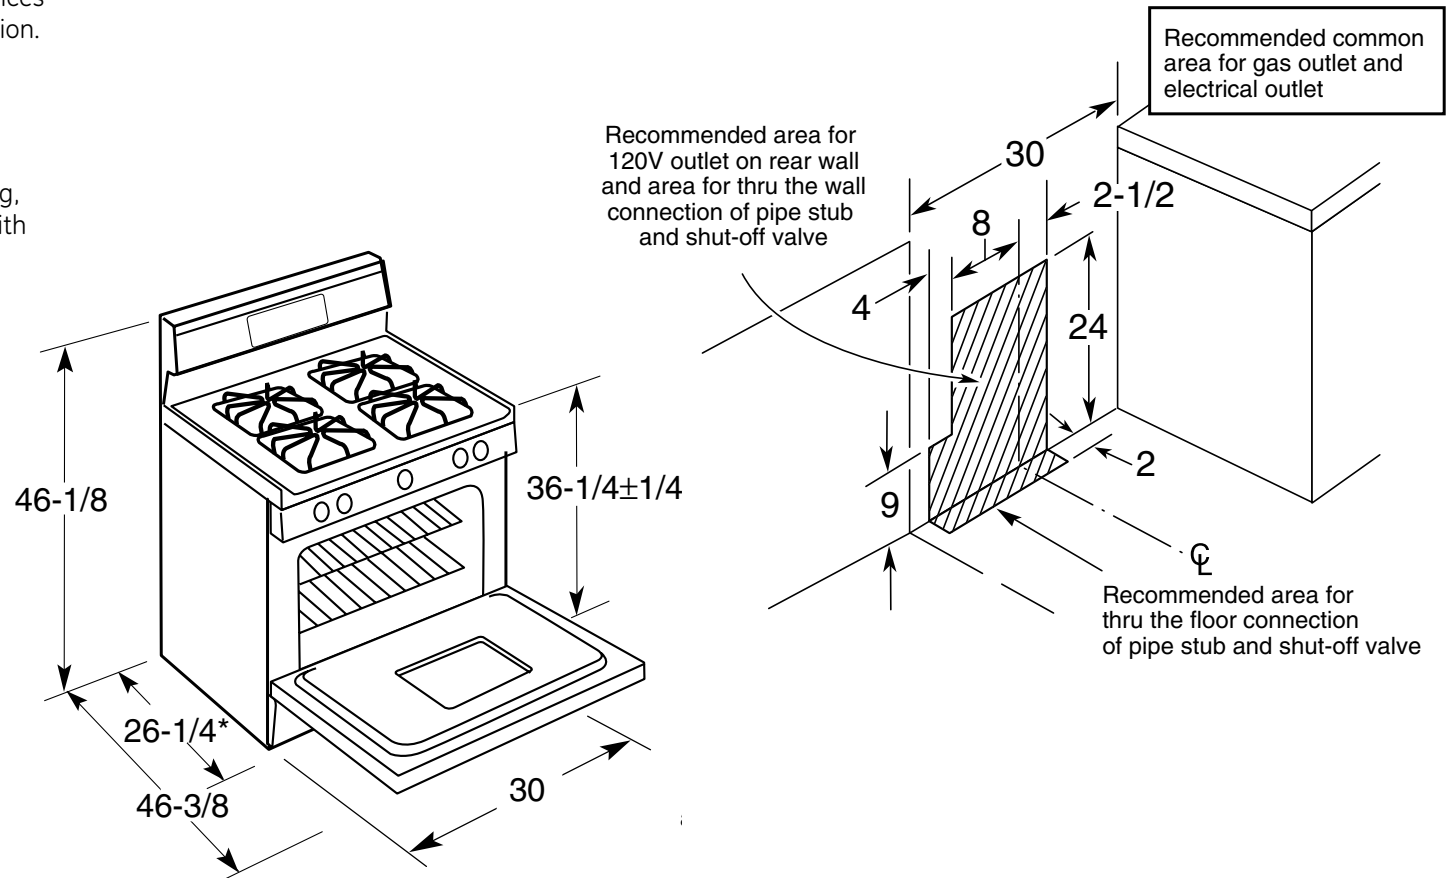

JGBS21DEM

GE® 30" Free-Standing Standard Clean Gas Range

Dimensions and Installation Information (in inches)

Factory set for Natural gas. A set of LP orifices is included with each range for LP conversion.

Gas Self-Clean Range Anti-Tip Bracket (Part No. 205C1714P001)

Electrical Rating: 120V, 60Hz, 5A

Installation Information: Before installing, consult installation instructions packed with product for current dimensional data.