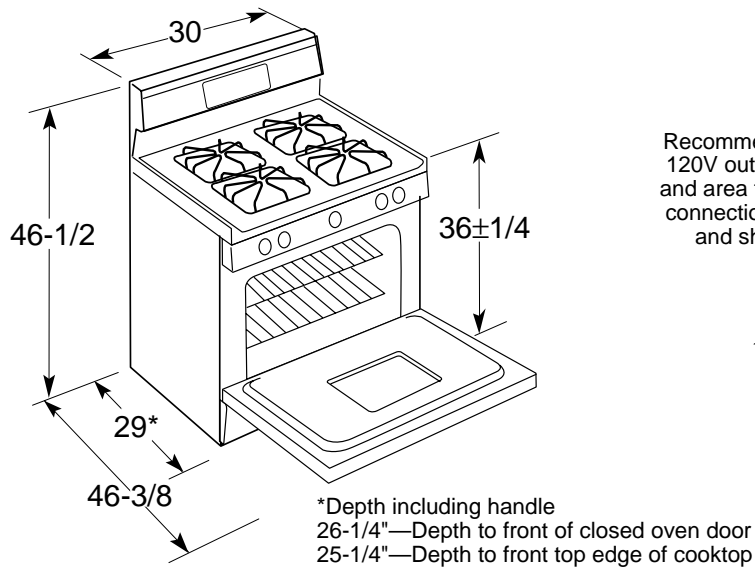

GE Appliances

JGBS22BEAAD—GE 30" Free-Standing XL44™ Gas Range

Dimensions (in inches) and Installation Information

Optional Gas Range Accessory Drip Pans for Sealed and Standard Burner Models
(Available at additional cost)
To order these accessory drip pans, call toll-free 800-848-7722.

Features and Benefits

- One-Piece Upswept Porcelain-Enameled Cooktop
- Sealed Cooktop Burners
- (4) 9,500/850 BTU All-Purpose Burners
- Black Standard Porcelain-Steel Square Grates
- Electronic Pilotless Ignition System
- Extra-Large 4.4 cu. ft. Standard Clean Oven
- Electronic Clock and Timer
- Slide Out Broiler Drawer
- Extra-Large Broiler Pan and Grid
- 2 Oven Racks / 6 Embossed Rack Positions
- Removable Frameless Glass Oven Door with Window
- Designer-Style Handle
- Optional Accessory One-Piece Drip Pans Available at Additional Cost
- Model JGBS22BEAWH—White
- Model JGBS22BEAAD—Almond