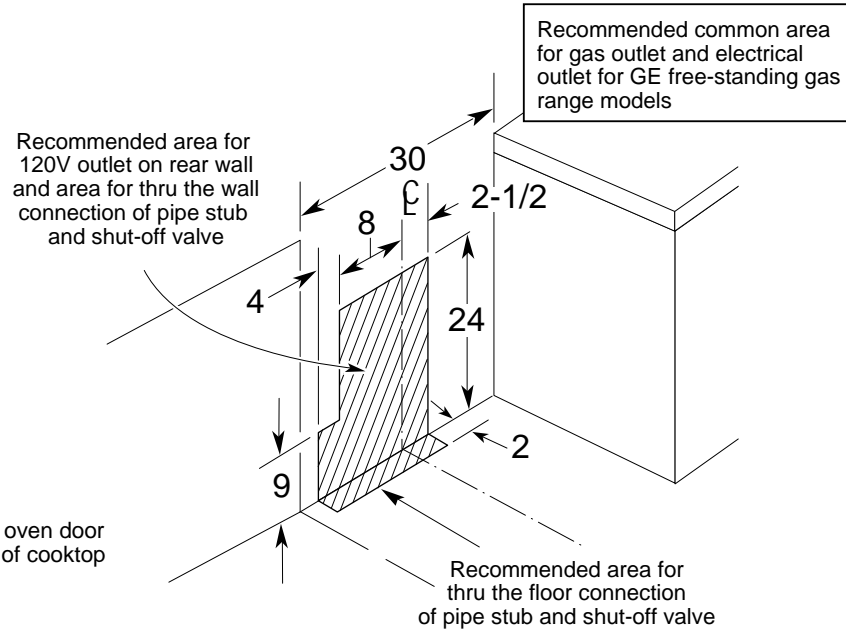

GE Appliances

JGBS22BEAAD—GE 30" Free-Standing XL44™ Gas Range

Dimensions (in inches) and Installation Information

Optional Gas Range Accessory Drip Pans for Sealed and Standard Burner Models
(Available at additional cost)
To order these accessory drip pans, call toll-free 800-848-7722.

Electrical Rating: 120V, 60Hz, 5A

Installation Information: Before installing, consult installation instructions packed with product for current dimensional data.

For answers to your Monogram,[®]
GE Profile Performance Series,[™]
GE Profile[™] or GE appliance questions, call
GE Answer Center[®] service, 800.626.2000.

All GE ranges are equipped with an Anti-Tip device. The installation of this device is an important, required step in the installation of the range.

GE Appliances

JGBS22BEAAD—GE 30" Free-Standing XL44™ Gas Range

Features and Benefits

- One-Piece Upswept Porcelain-Enameled Cooktop
- Sealed Cooktop Burners
- (4) 9,500/850 BTU All-Purpose Burners
- Black Standard Porcelain-Steel Square Grates
- Electronic Pilotless Ignition System
- Extra-Large 4.4 cu. ft. Standard Clean Oven
- Electronic Clock and Timer
- Slide Out Broiler Drawer
- Extra-Large Broiler Pan and Grid
- 2 Oven Racks / 6 Embossed Rack Positions
- Removable Frameless Glass Oven Door with Window
- Designer-Style Handle
- Optional Accessory One-Piece Drip Pans Available at Additional Cost
- Model JGBS22BEAWH—White
- Model JGBS22BEAAD—Almond