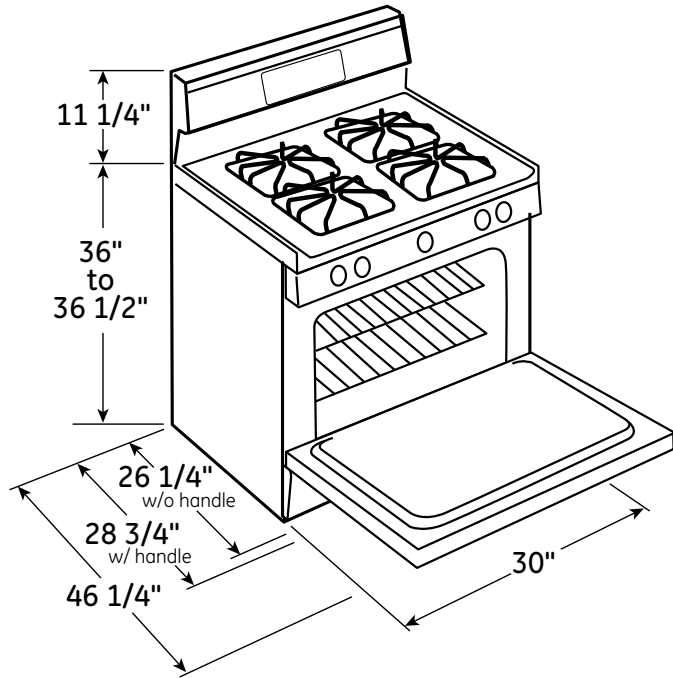

JGBS64DEF

GE® 30" Free-Standing Gas Range

Dimensions and Installation Information (in inches)

Electrical Rating: 120V, 60Hz, 15A

Installation Information: Before installing, consult installation instructions packed with product for current dimensional data.

GAS PIPE AND ELECTRICAL OUTLET LOCATIONS

Recommended area for 120V outlet on rear wall and area for through-the-wall connection of pipe stub and shut-off valve.

Recommended area for through-the-floor connection of pipe stub and shut-off valve.

Specification Revised 10/13

330453

JGBS64DEF

GE® 30" Free-Standing Gas Range

Features and Benefits

- 15,000 BTU Power Boil burner - Delivers high heat for fast boiling
- Center Round Burner - Ideal for delicate foods and sauces
- Precise Simmer Burner - Delicate foods don't burn with low, even heat
- Heavy-Cast Continuous Grates - Allow for easy movement of pans between burners
- Deep-Recessed Cooktop - Contains spills for quick and easy cleaning
- Sealed Cooktop Burners - Contains spills and make cleaning quick and easy
- Standard Clean Oven - Smooth surface and rounded corners make clean-up quick and easy
- Model JGBS64DEFBB - Black on black
- Model JGBS64DEFWW - White on white