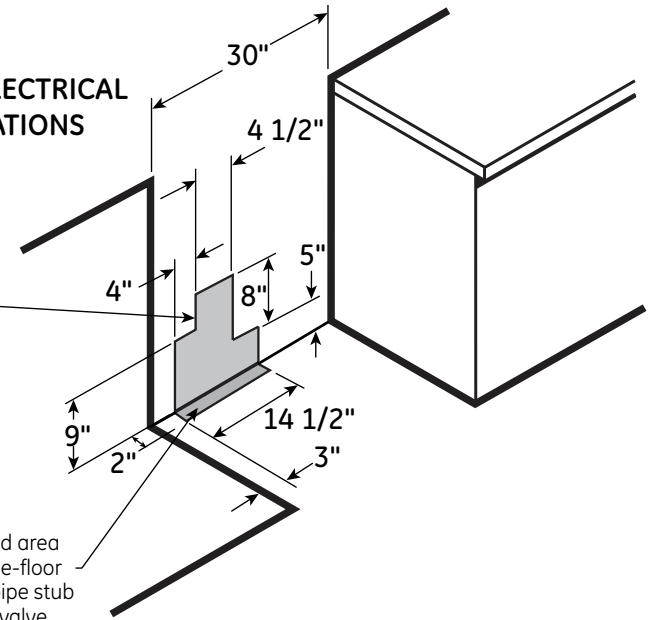

JGBS64DEF

GE® 30" Free-Standing Gas Range

Dimensions and Installation Information (in inches)

Electrical Rating: 120V, 60Hz, 15A

Installation Information: Before installing, consult installation instructions packed with product for current dimensional data.

GAS PIPE AND ELECTRICAL OUTLET LOCATIONS

Recommended area for 120V outlet on rear wall and area for through-the-wall connection of pipe stub and shut-off valve.

Recommended area for through-the-floor connection of pipe stub and shut-off valve.