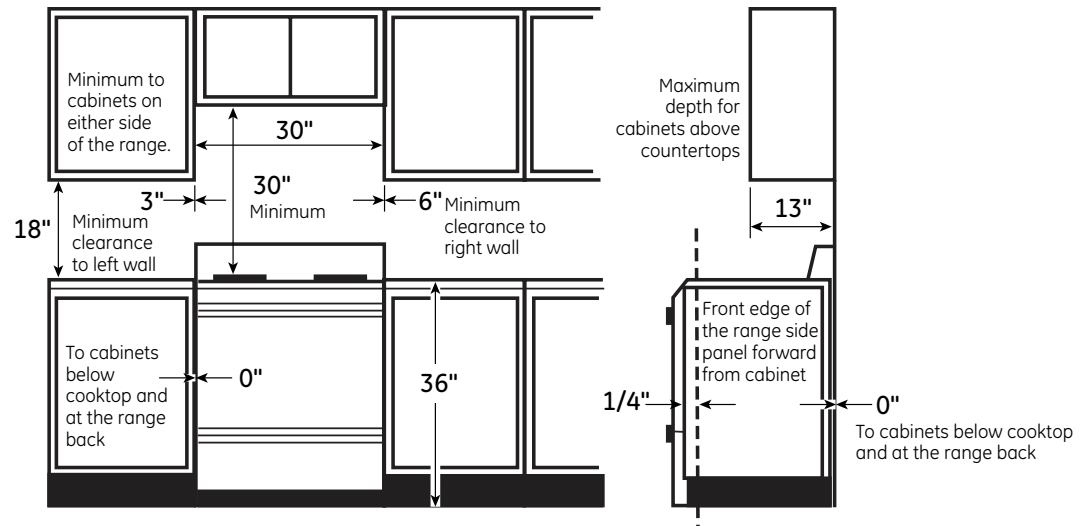

JGBS64DEF

GE® 30" Free-Standing Gas Range

Dimensions and Installation Information (in inches)

Electrical Rating: 120V, 60Hz, 15A

Installation Information: Before installing, consult installation instructions packed with product for current dimensional data.

GAS PIPE AND ELECTRICAL OUTLET LOCATIONS

Recommended area for 120V outlet on rear wall and area for through-the-wall connection of pipe stub and shut-off valve.

Recommended area for through-the-floor connection of pipe stub and shut-off valve.