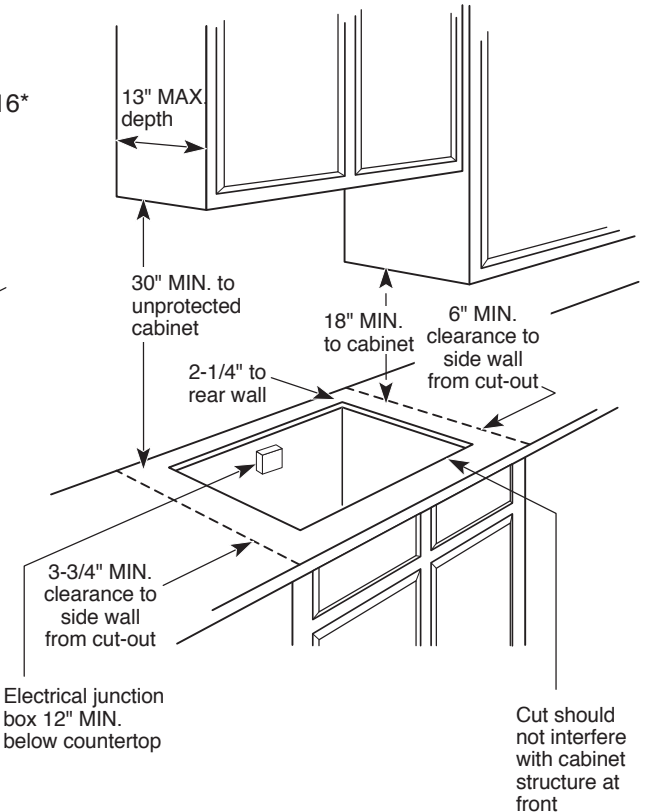

JGP940TEK/KEK/BEK

GE Profile™ Series 30" Built-In Gas Cooktop

DIMENSIONS AND INSTALLATION INFORMATION

AGA REQUIREMENT: All gas cooktop models require 7/16" free area below cooktop height to combustible material. Requires 18" minimum from countertop to adjacent overhead cabinets.

ELECTRICAL RATING: 120V, 60Hz, 5A

INSTALLATION WITH SINGLE WALL OVEN INFORMATION:

30" Gas Cooktops are approved for use over select GE 27" and 30" Wall Ovens and Warming Drawers. 30" and 36" Gas cooktops are approved for use over 30" Wall Ovens and Warming Drawers. Refer to cooktop and wall oven/warming drawer installation instructions packed with product for current dimensional data.

INSTALLATION INFORMATION: Before installing, consult installation instructions, packed with product, for current dimensional data.

Dimension and installation information are shown in inches.
*Allow 5-3/4" depth at rear for electrical and gas connections