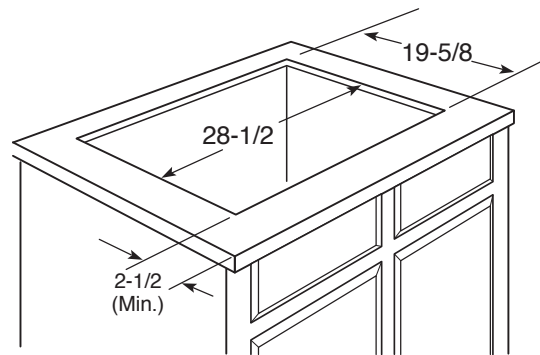

JGP940TEK/KEK/BEK

GE Profile™ Series 30" Built-In Gas Cooktop

DIMENSIONS AND INSTALLATION INFORMATION

AGA REQUIREMENT: All gas cooktop models require 7/16" free area below cooktop height to combustible material. Requires 18" minimum from countertop to adjacent overhead cabinets.

NOTE: Curved front may interfere with some raised bullnose countertops. If installing with a GE Profile™ Telescopic Downdraft System, consult both cooktop and downdraft installation instructions packed with product before installing. Cooktop gas/electric supply may need to be re-routed to install downdraft.

ELECTRICAL RATING: 120V, 60Hz, 5A

INSTALLATION WITH SINGLE WALL OVEN INFORMATION:

30" Gas Cooktops are approved for use over select GE 27" and 30" Wall Ovens and Warming Drawers. 30" and 36" Gas cooktops are approved for use over 30" Wall Ovens and Warming Drawers. Refer to cooktop and wall oven/warming drawer installation instructions packed with product for current dimensional data.

INSTALLATION INFORMATION: Before installing, consult installation instructions, packed with product, for current dimensional data.

Dimension and installation information are shown in inches.
*Allow 5-3/4" depth at rear for electrical and gas connections

For answers to your Monogram, GE Café™ Series, GE Profile™ Series or GE Appliances product questions, visit our website at geappliances.com or call GE Answer Center® Service, 800.626.2000.