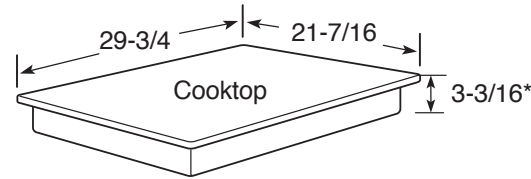

JGP940TEK/KEK/BEK

GE Profile™ Series 30" Built-In Gas Cooktop

DIMENSIONS AND INSTALLATION INFORMATION

AGA REQUIREMENT: All gas cooktop models require 7/16" free area below cooktop height to combustible material. Requires 18" minimum from countertop to adjacent overhead cabinets.

NOTE: Curved front may interfere with some raised bullnose countertops. If installing with a GE Profile™ Telescopic Downdraft System, consult both cooktop and downdraft installation instructions packed with product before installing. Cooktop gas/electric supply may need to be re-routed to install downdraft.

ELECTRICAL RATING: 120V, 60Hz, 5A

INSTALLATION WITH SINGLE WALL OVEN INFORMATION:

30" Gas Cooktops are approved for use over select GE 27" and 30" Wall Ovens and Warming Drawers. 30" and 36" Gas cooktops are approved for use over 30" Wall Ovens and Warming Drawers. Refer to cooktop and wall oven/warming drawer installation instructions packed with product for current dimensional data.

INSTALLATION INFORMATION: Before installing, consult installation instructions, packed with product, for current dimensional data.

Dimension and installation information are shown in inches.
*Allow 5-3/4" depth at rear for electrical and gas connections

For answers to your Monogram, GE Café™ Series, GE Profile™ Series or GE Appliances product questions, visit our website at geappliances.com or call GE Answer Center® Service, 800.626.2000.