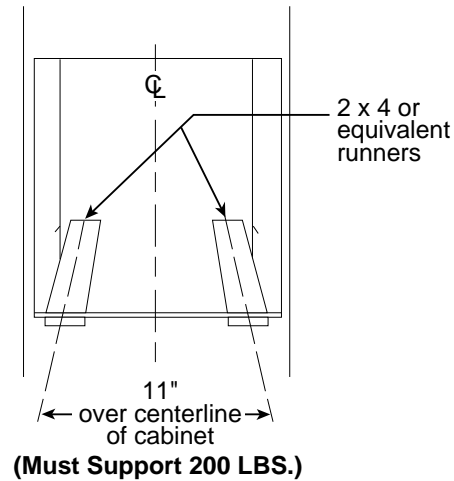

GE Appliances

JGRS14BEW—Built-In Gas Oven

Dimensions (in inches)

Installation Information: Before installing, consult installation instructions [Pub. No. 31-10156] packed with product for current dimensional data.

Electrical Rating: 120V, 60Hz, 5A

Note: Cabinets installed adjacent to wall ovens must have an adhesion spec of at least 194°

For answers to your Monogram, GE Profile Performance Series, GE Profile, GE, Hotpoint and RCA appliance questions, call GE Answer Center service, 800.626.2000.