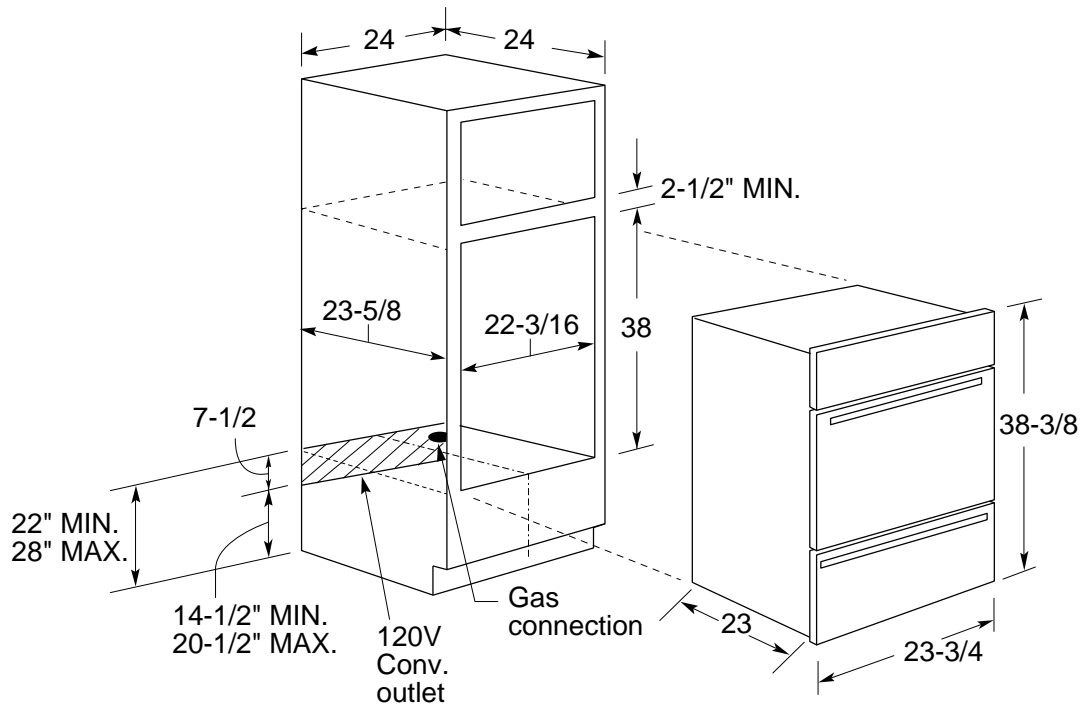

GE Appliances

JGRS14BEW—Built-In Gas Oven

Dimensions (in inches)

Installation Information: Before installing, consult installation instructions [Pub. No. 31-10156] packed with product for current dimensional data.

Electrical Rating: 120V, 60Hz, 5A

Note: Cabinets installed adjacent to wall ovens must have an adhesion spec of at least 194°

For answers to your Monogram, GE Profile Performance Series, GE Profile, GE, Hotpoint and RCA appliance questions, call GE Answer Center service, 800.626.2000.