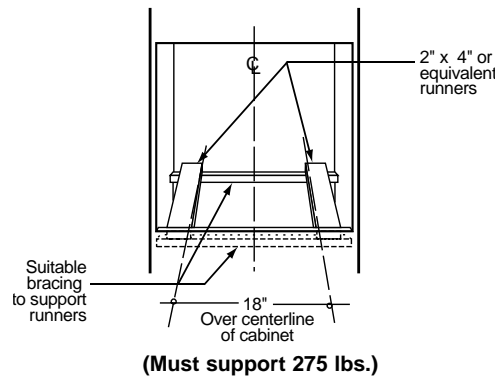

KW Rating	
240V	6.8
208V	5.1
Breaker Size	
240V	30 Amps
208V	30 Amps

Cabinet	27"
A – Cabinet Width Required	27" min.
B – Minimum Cabinet Depth	23-5/8"
C – Opening Width	25" min. - 25-1/4 max.
D – Opening Height	50-1/8" max.
E – Recommended Minimum Cutout Location from Floor	13-1/4"
Oven	
F – Overall Depth	23-5/8"
	w/o trim 50-1/4"
G – Overall Height	with trim 51"
H – Overall Width	26-5/8"

For answers to your Monogram®, GE Profile™ or GE appliance questions, visit our website at GEAppliances.com or call GE Answer Center® service, 800.626.2000.