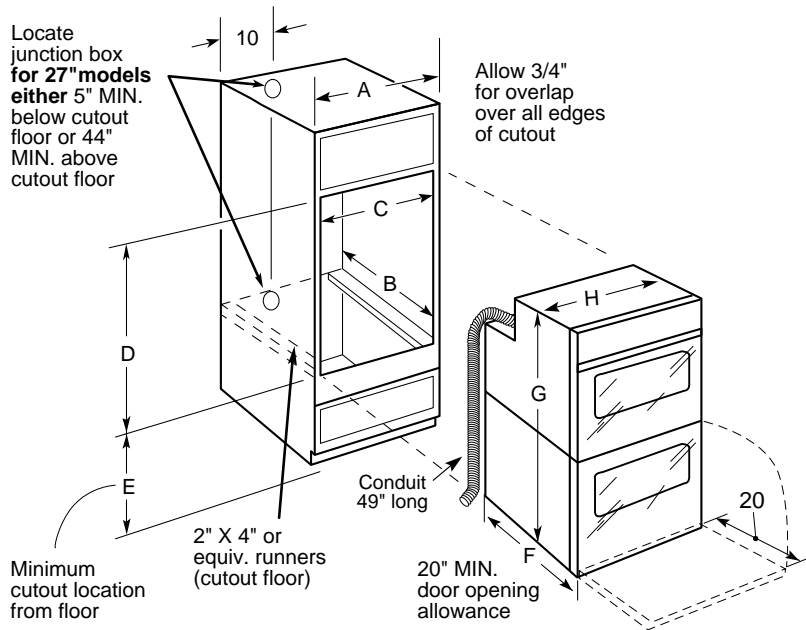

Profile™

JK955BF/CF/SF/WF – GE Profile™ 27" Built-In Double Oven

27" Built-In Double Oven Dimensions (in inches)

Note: Cabinets installed adjacent to wall ovens must have an adhesion spec of at least a 194°F temperature rating.

Cabinet	27"
A – Cabinet Width Required	27" min.
B – Minimum Cabinet Depth	23-5/8"
C – Opening Width	25" min. - 25-1/4 max.
D – Opening Height	50-1/8" max.
E – Recommended Minimum Cutout Location from Floor	13-1/4"
Oven	
F – Overall Depth	23-5/8"
	w/o trim 50-1/4"
G – Overall Height	with trim 51"
H – Overall Width	26-5/8"