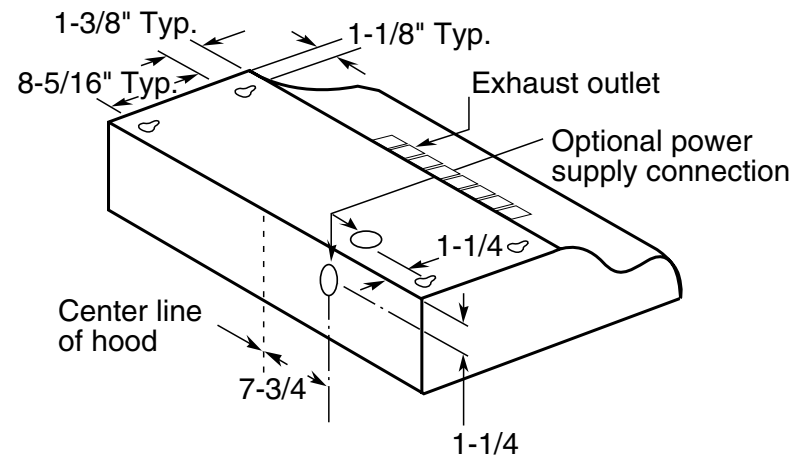

GE Appliances

JN327X—Standard Range Hood

Dimensions (in inches)

KW Rating	
120V	2.5

Installation Information: Before installing, consult installation instructions [Pub. No. 49-8664] packed with product for current dimensional data.

GE Appliances

JN327X—Standard Range Hood

Features and Benefits

- Available In White or Almond
- 30" Width
- Easy-To-Use Rocker Switches
- Two-Speed Fan
- Non-Vented
- Removable Grease Filter Included
- Cooktop Light*