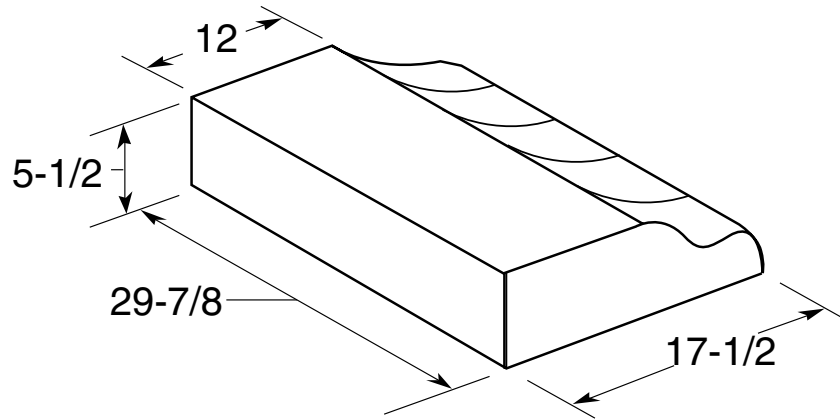

GE Appliances

JN327X—Standard Range Hood

Dimensions (in inches)

KW Rating	
120V	2.5

Installation Information: Before installing, consult installation instructions [Pub. No. 49-8664] packed with product for current dimensional data.