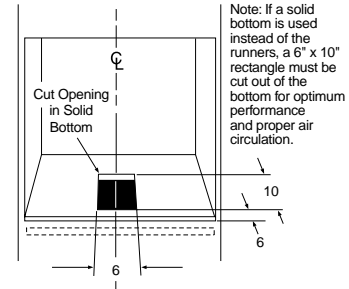

GE Appliances

JRP15WW—GE 24" Built-In Single Oven

Dimensions (in inches)

KW Rating	
240V	3.4
208V	2.6
Breaker Size	
20 Amps [†]	

[†]Note: Check local codes for required breaker size

Installation Information: Before installing, consult installation instructions [Pub. No. 31-10118] packed with product for current dimensional data.

Note: Cabinets installed adjacent to wall ovens must have an adhesion spec of at least 194°

For answers to your Monogram[®], GE Profile Performance Series[™], GE Profile[™] or GE appliance questions, call GE Answer Center[®] service, 800.626.2000.