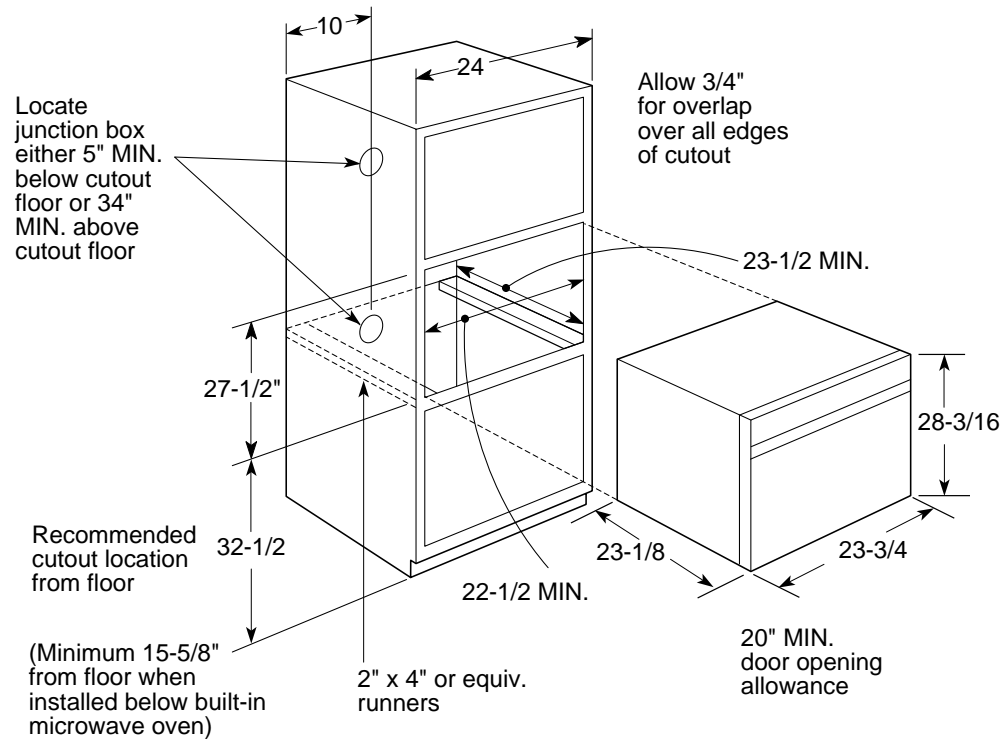

GE Appliances

JRP15WW—GE 24" Built-In Single Oven

Dimensions (in inches)

KW Rating	
240V	3.4
208V	2.6
Breaker Size	
20 Amps [†]	

[†]Note: Check local codes for required breaker size

Installation Information: Before installing, consult installation instructions [Pub. No. 31-10118] packed with product for current dimensional data.

Note: Cabinets installed adjacent to wall ovens must have an adhesion spec of at least 194°

For answers to your Monogram[®], GE Profile Performance Series[™], GE Profile[™] or GE appliance questions, call GE Answer Center[®] service, 800.626.2000.

Listed by Underwriters Laboratories

GE Appliances

JRP15WW—GE 24" Built-In Single Oven

Features and Benefits

- White on white Model
- Self-Cleaning Oven With Automatic Oven Door Lock
- 2 Oven Racks
- SmartSet Electronic Controls With Touchpads
- Electronic Clock and Kitchen Timer
- Delay Time Bake Option With Cook and Hold
- Auto Oven Shut-Off With Override
- Variable Broil
- Broiler Pan With Grid
- Interior Oven Light
- Frameless Glass Oven Door With Window
- Designer-Style Handle
- 24" Oven Cabinet Width Required
- Also Available In Black on black as Model JRP15BW