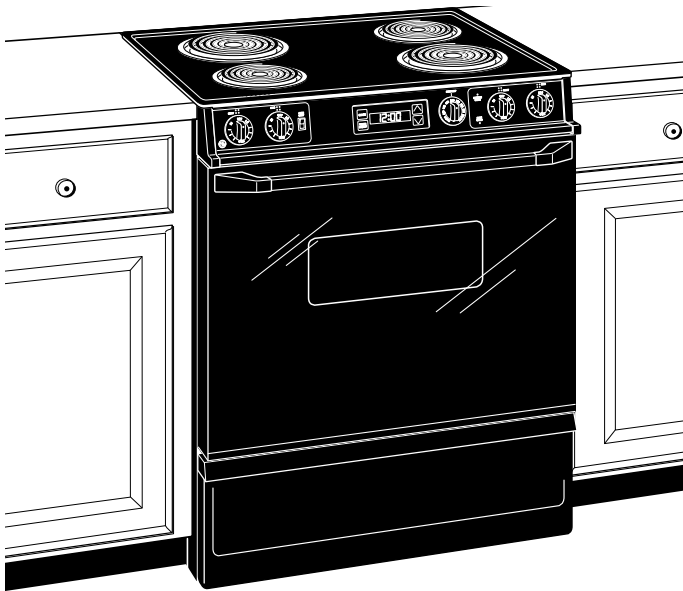

## **JSS26BD—GE 30" Slide-In Electric Range**

**JSS26BD.EPS**

### **Features and Benefits**

- Lift-Up Overhanging Black Porcelain-Enameled Cooktop
- Two 8" and Two 6" Plug-In Calrod® Heating Elements
- Removable Chrome One-Piece Drip Bowls
- Standard-Clean Oven
- Touch pad Controls
- Electronic Clock and Kitchen Timer
- Broiler Pan With Grid
- 2 Oven Shelves
- Interior Oven Light
- Frameless Glass Oven Door With Window
- Black Storage Drawer
- Designer-Style Handle
- Optional Backguard Available At Additional Cost
- Model JSS26BD—Black