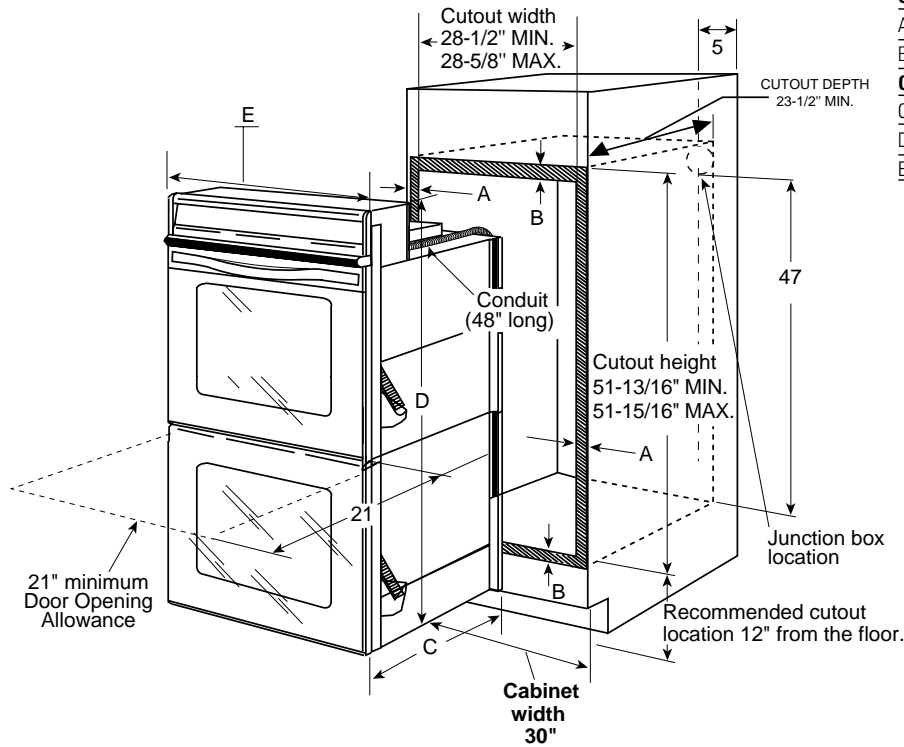

GE Appliances

JTP27BABB - GE 30" Double Wall Oven

Cabinet Installation Dimensions (in inches)

| Cabinet | 30" |
|---|-------------|
| A—Overlap of Oven Over Side Edges of Cutout | 11/16"–3/4" |
| B—Overlap of Oven at Top and Bottom of Cutout | 1" |
| Oven | |
| C—Overall Depth | 23-1/2" |
| D—Overall Height | 52-15/16" |
| E—Overall Width | 30" |

| KW Rating | |
|----------------------|-----|
| 240V | 8.0 |
| 208V | 6.0 |
| Breaker Size | |
| 40 Amps [†] | |

[†]Note: Check local codes for required breaker size

***Most 30" wall cabinets can be used with this unit.**

The opening between the inside walls must be at least 28-1/2" wide.

A = Allow minimum of 21" for clearance to adjacent corners, drawers, walls, etc., when door is opened.

B = Allow 11/16" for overlap of oven over side edges of cutout.

C = Allow 1" for overlap of oven—top and bottom of cutout.

MOST 30" WALL CABINETS CAN BE USED WITH THIS UNIT
THE OPENING BETWEEN THE INSIDE WALLS MUST BE AT LEAST 28-1/2" WIDE

Note: Cabinets installed adjacent to wall ovens must have an adhesion spec of at least 194°