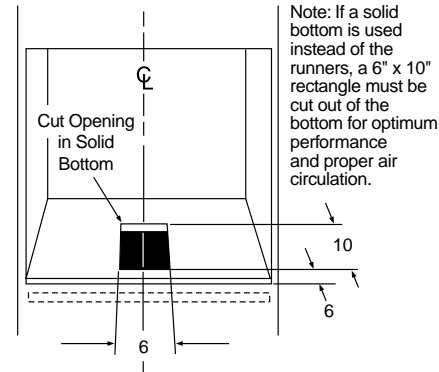

GE Appliances

JTP27BABB - GE 30" Double Wall Oven

Cabinet Installation Dimensions (in inches)

| Cabinet | 30" |
|---|-------------|
| A—Overlap of Oven Over Side Edges of Cutout | 11/16"–3/4" |
| B—Overlap of Oven at Top and Bottom of Cutout | 1" |
| Oven | |
| C—Overall Depth | 23-1/2" |
| D—Overall Height | 52-15/16" |
| E—Overall Width | 30" |

The opening between the inside walls must be at least 28-1/2" wide.

A = Allow minimum of 21" for clearance to adjacent corners, drawers, walls, etc., when door is opened.

B = Allow 11/16" for overlap of oven over side edges of cutout.

C = Allow 1" for overlap of oven—top and bottom of cutout.

MOST 30" WALL CABINETS CAN BE USED WITH THIS UNIT
THE OPENING BETWEEN THE INSIDE WALLS MUST BE AT LEAST 28-1/2" WIDE

Note: Cabinets installed adjacent to wall ovens must have an adhesion spec of at least 194°