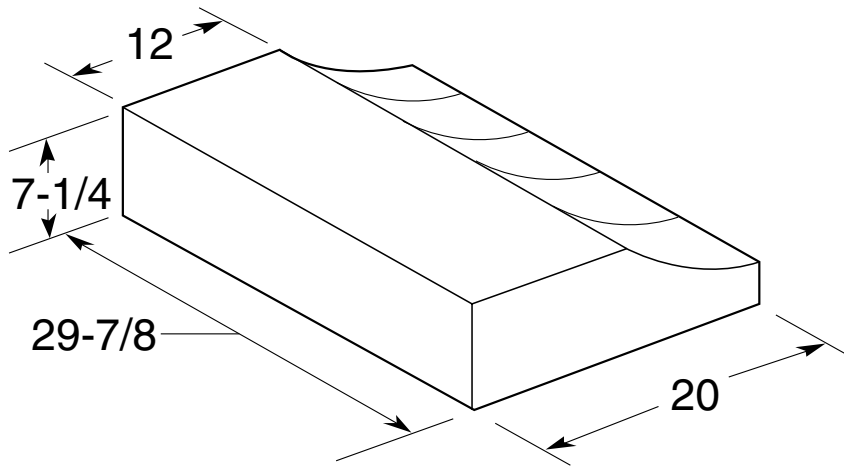

Profile™

JV536C—GE Profile™ 30" Performance Range Hood

Dimensions (in inches)

Exhaust outlet connects to 3/14" x 10" duct (vertically or horizontally) and 7" round (vertically). Includes rectangular damper and 7" round damper adapter.

Specification Created 10/00

Profile™

JV536C—GE Profile™ 30" Performance Range Hood

Features and Benefits

- 30" Width
- Rotary Controls
- Three-Speed Fan with Boost
- Vertical Exhaust 190 CFM, Rear Exhaust 200 CFM
- Non-Vented Exhaust
- Rectangular Damper Included
- Rectangular Duct and Round Duct Included
- 2 Removable Grease Filters
- 2 Cooktop Lights with Night Light Setting
- Model JV535CWW - White on white
- Model JV535CBB - Black in black
- Model JV535CCC - Bisque
- Model JV536CSS - Stainless Steel