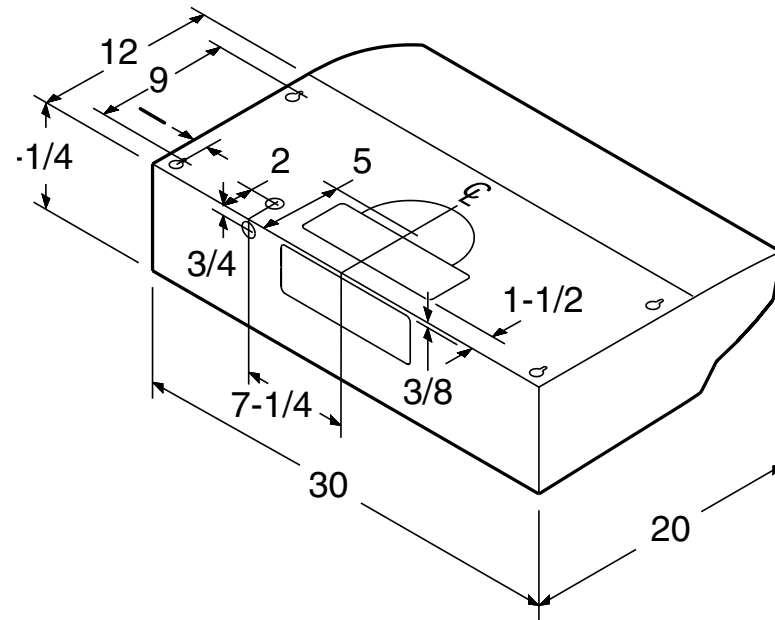

Profile™

JV536C—GE Profile™ 30" Performance Range Hood

Dimensions (in inches)

Exhaust outlet connects to 3/14" x 10" duct (vertically or horizontally) and 7" round (vertically). Includes rectangular damper and 7" round damper adapter.

KW Rating	
120V	1.4

Installation Information: Before installing, consult installation instructions packed with product for current dimensional data.

For answers to your Monogram®, GE Profile Performance Series™, GE Profile™ or GE appliance questions, call GE Answer Center® service, 800.626.2000.

Specification Created 10/00

Profile™

JV536C—GE Profile™ 30" Performance Range Hood

Features and Benefits

- 30" Width
- Rotary Controls
- Three-Speed Fan with Boost
- Vertical Exhaust 190 CFM, Rear Exhaust 200 CFM
- Non-Vented Exhaust
- Rectangular Damper Included
- Rectangular Duct and Round Duct Included
- 2 Removable Grease Filters
- 2 Cooktop Lights with Night Light Setting
- Model JV535CWW - White on white
- Model JV535CBB - Black in black
- Model JV535CCC - Bisque
- Model JV536CSS - Stainless Steel