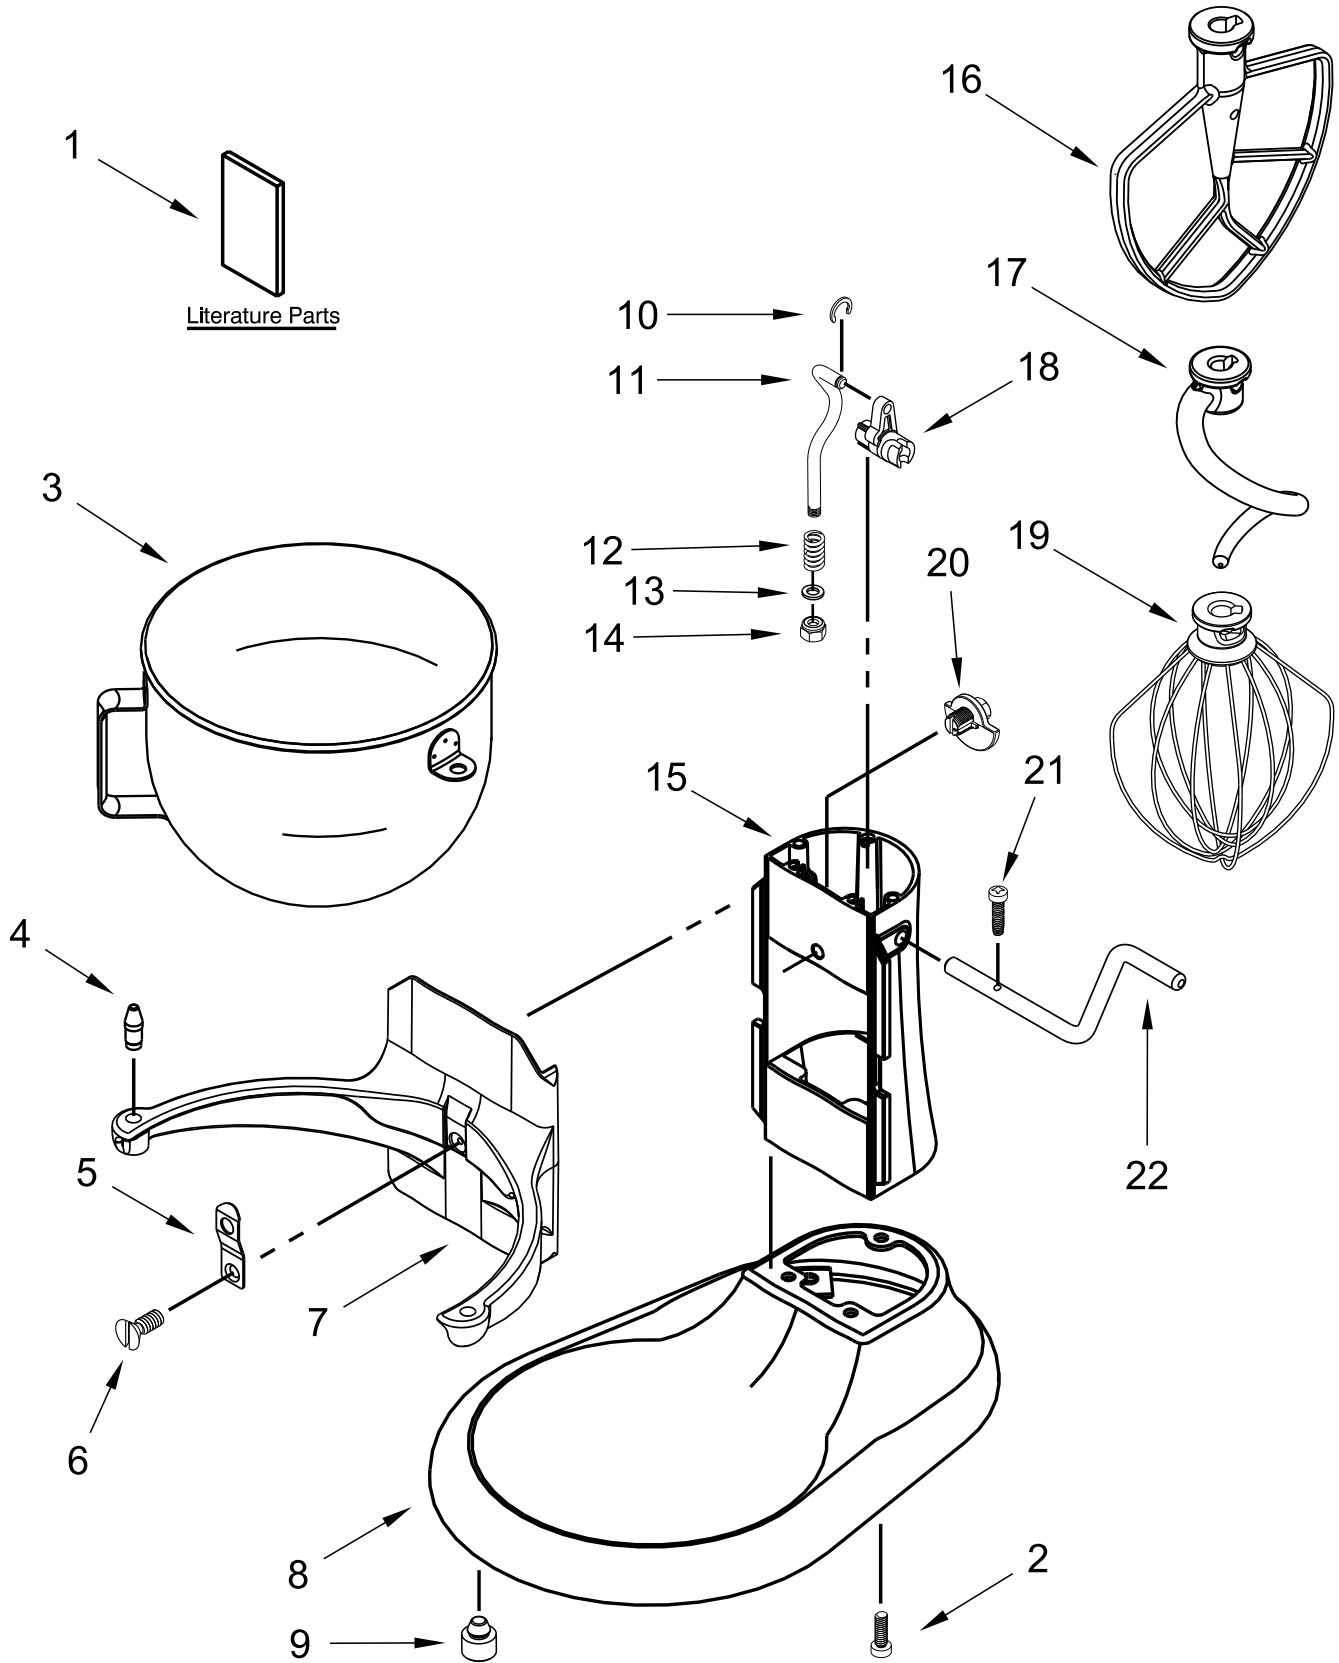

BASE AND PEDESTAL UNIT PARTS

BASE AND PEDESTAL UNIT PARTS

<u>Illus.</u> <u>No.</u>	<u>Part No.</u>	<u>Description</u>	<u>Illus.</u> <u>No.</u>	<u>Part No.</u>	<u>Description</u>	<u>Illus.</u> <u>No.</u>	<u>Part No.</u>	<u>Description</u>
1		Literature Parts	8		Base and Foot Assembly	15		Column Assembly
	W10862776	Use & Care Guide			(Refer to Color Variation Parts Page)			(Refer to Color Variation Parts Page)
2	3400200	Screw				16	W11215963	Beater, Flat
3	W10716820	Bowl, 5 Qt				17	W11216397	Hook, Dough
4	240185	Pin, Retaining Bowl	9	9708649	Foot	18	9706885	Arm, Bowl Lift
5	9703474	Clip, Bowl Retainer	10	9703307	Ring, Retaining	19	W10731415	Whip, Wire
6	3400018	Screw	11	W10598835	Rod, Bowl Lift	20	9703426	Cam, Adjusting
7		Bowl Support	12	9237	Spring, Lift Rod	21	3400863	Screw
		(Refer to Color Variation Parts Page)	13	9703439	Washer	22	W10598836	Handle, Bowl Lift
			14	8533907	Nut