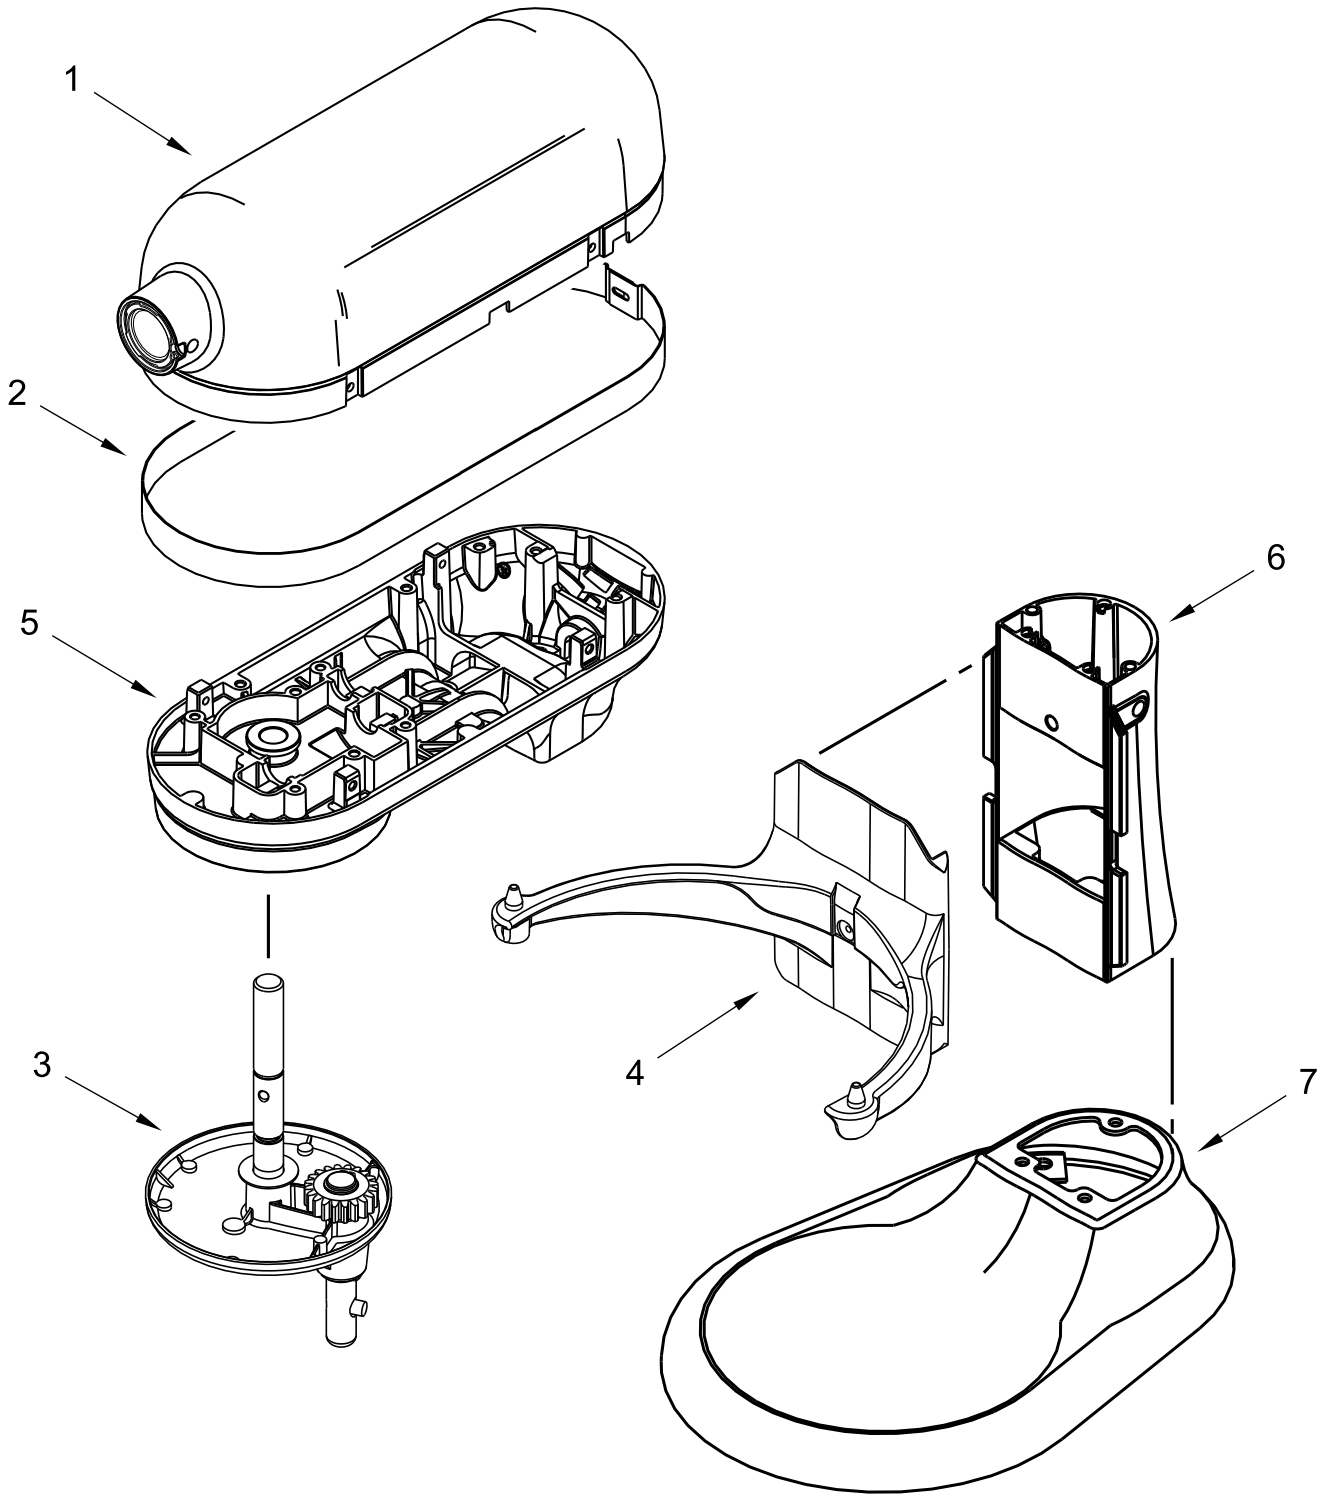

COLOR VARIATION PARTS