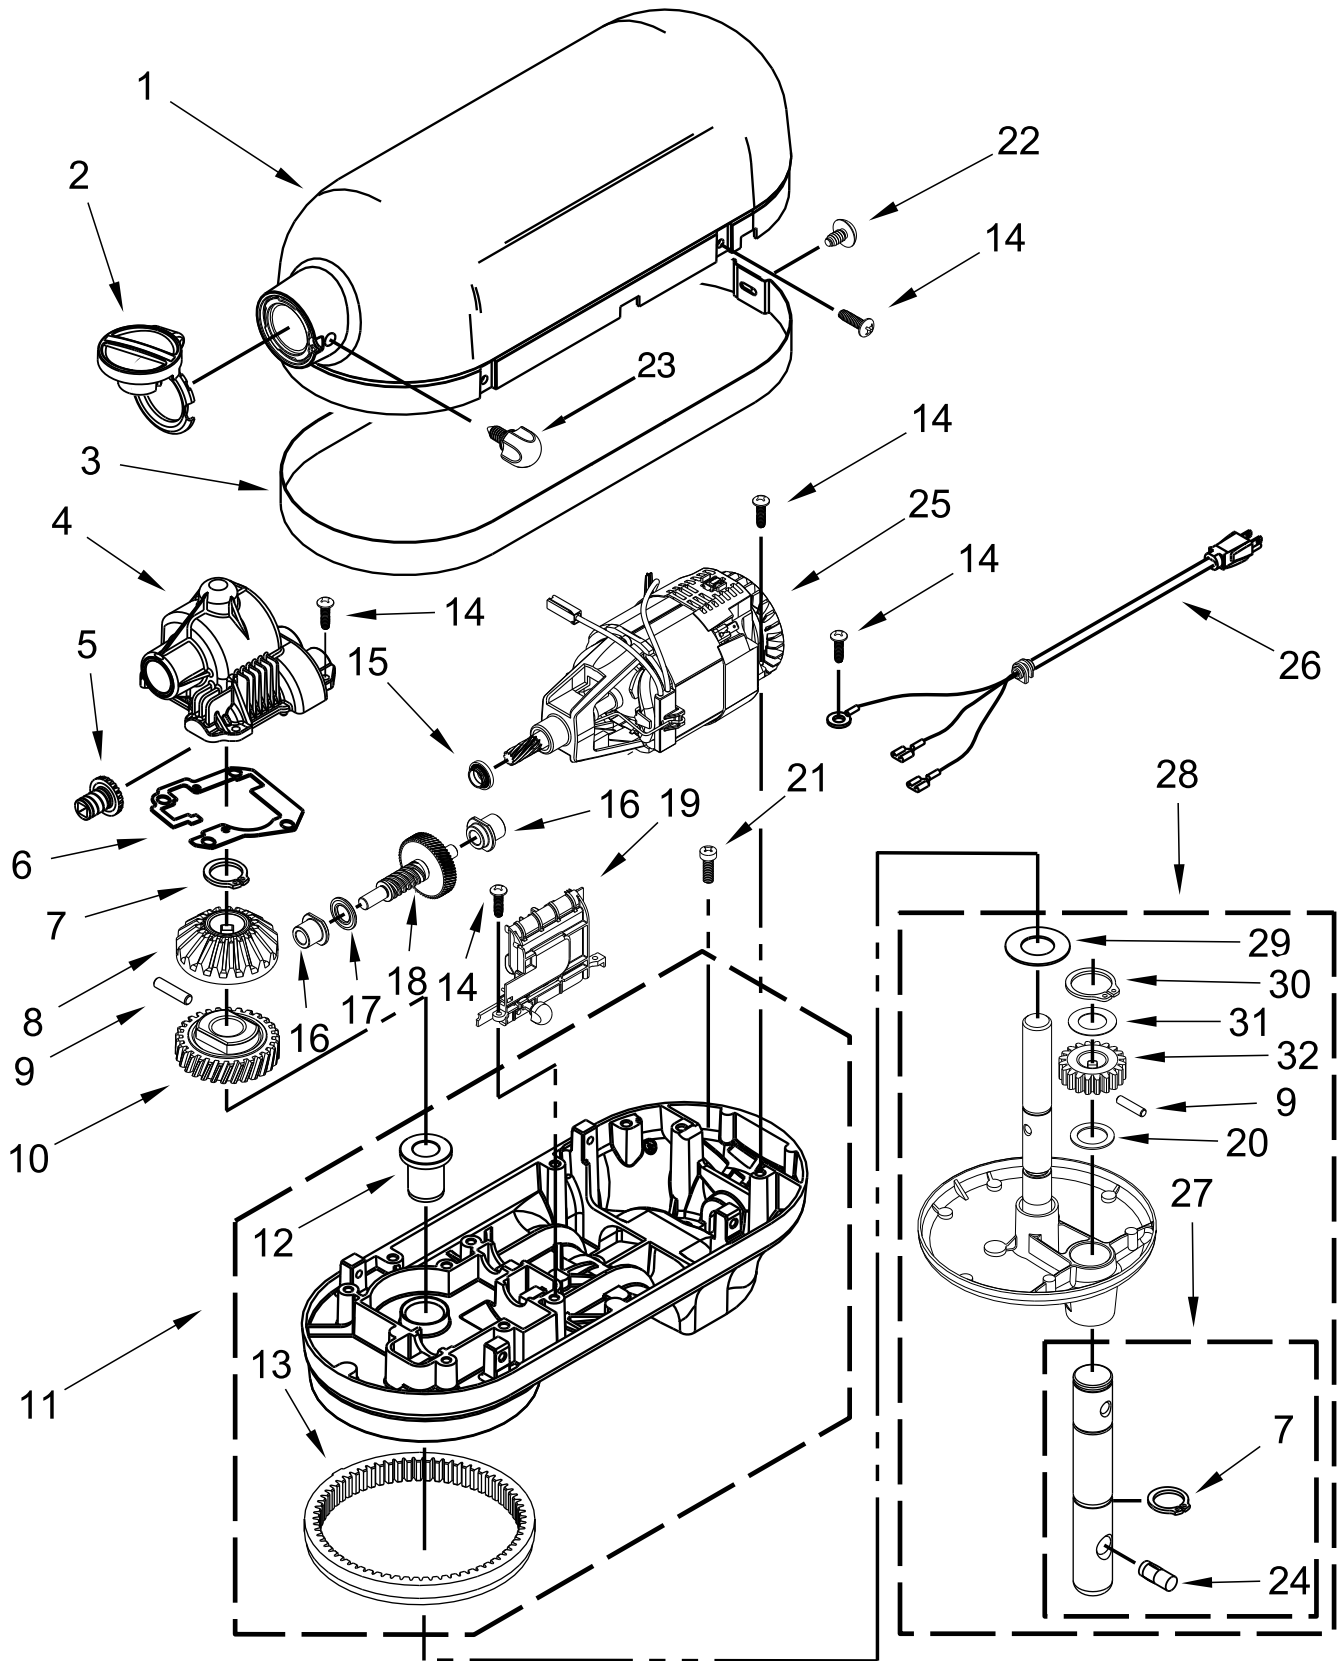

CASE, GEARING AND PLANETARY PARTS

CASE, GEARING AND PLANETARY PARTS

<u>Illus. No.</u>	<u>Part No.</u>	<u>Description</u>	<u>Illus. No.</u>	<u>Part No.</u>	<u>Description</u>	<u>Illus. No.</u>	<u>Part No.</u>	<u>Description</u>
1		Gearcase Motor Housing (Refer to Color Variation Parts Page)	11		Lower Gearcase (Refer to Color Variation Parts Page)	23		Thumb Screw 9709194 Black
2	9703315	Cap, Attachment Hub (Chrome)	12	16897	Bearing, Lower Center	24	9704677	Pin, Groove
3		Band, Trim (Refer to Color Variation Parts Page)	13	W11044502	Gear, Internal	25	W10247536	Motor, 120 Volt
4	9709125	Transmission Housing	14	3400814	Screw	26	W10706747	White
5	W11175144	Gear, Attachment Hub Level	15	9706247	Seal, Motor Shaft		W11197442	Black
6	9709511	Gasket, Transmission	16		Bearing	27	9708191	Shaft, Agitator
7	9703680	Clip, Retaining		W10170081	Rear	28		Planetary Assembly (Refer to Color Variation Parts Page)
8	W11044501	Gear, Bevel		W10170080	Front	29	W10323379	Washer, Fiber
9	9707223	Pin, Retaining	17	9703445	Bearing, Thrust	30	9703438	Ring, Retaining
10	W10916068	Gear, Worm Follower	18	9709231	Gear, Worm	31	9706090	Washer
			19	9706648	Control with Black Knob	32	W10903507	Gear, Pinion
			20	8533910	Washer			
			21	3400200	Screw			
			22	3400617	Screw			