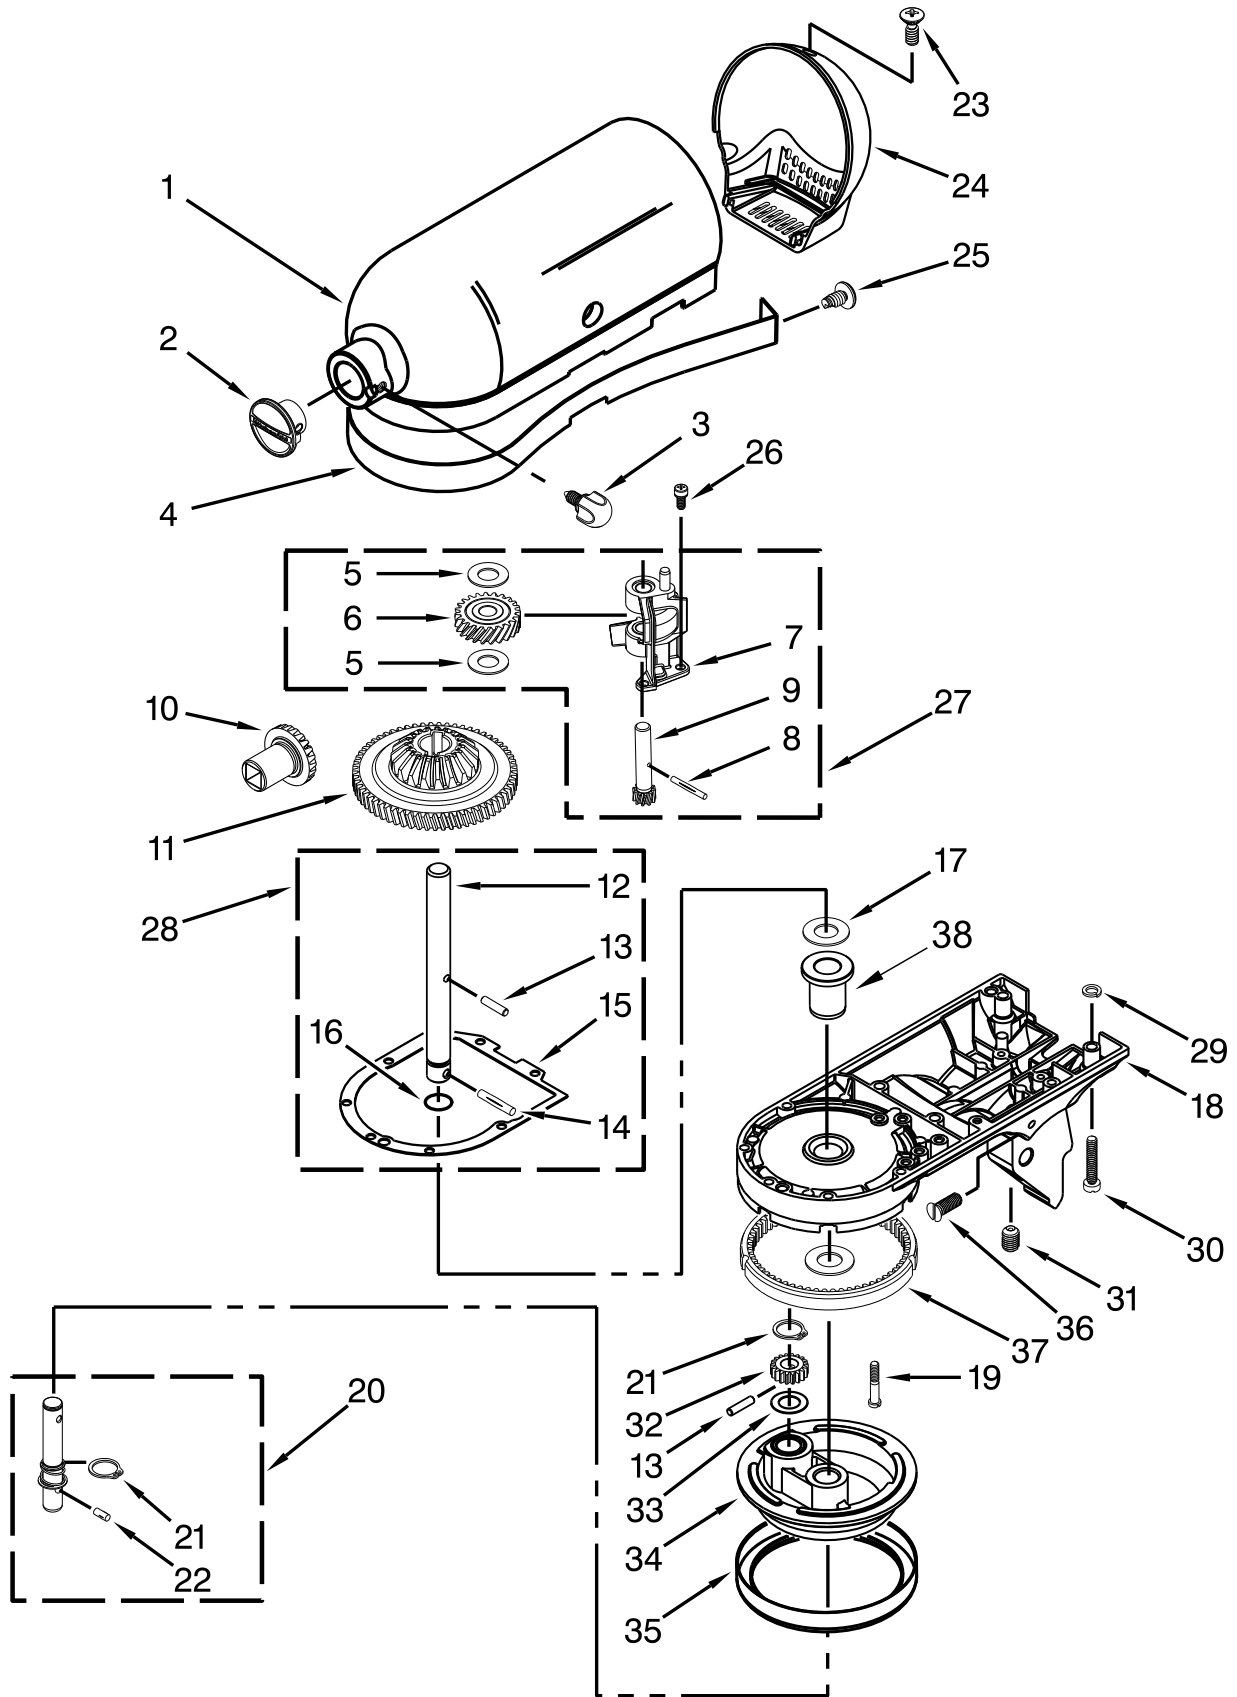

CASE, GEARING AND PLANETARY UNIT PARTS

CASE, GEARING AND PLANETARY UNIT PARTS

<u>Illus. No.</u>	<u>Part No.</u>	<u>Description</u>	<u>Illus. No.</u>	<u>Part No.</u>	<u>Description</u>	<u>Illus. No.</u>	<u>Part No.</u>	<u>Description</u>
1		Gearcase Motor Housing (Refer to Color Variation Parts Page)	12	240026	Shaft, Vertical Center	27	240309-2	Worm Gear Bracket and Gear Assembly
			13	240018-1	Pin, Agitator Shaft	28	4160474	Shaft, Center Agitator Assembly
			14	9705443	Pin, Grooved	29	8533914	Washer, Lock
2		Cap, Attachment Hub	15	4162324	Gasket, Transmission	30	9708652	Screw
	W10753041	Chrome	16	67500-55	"O" Ring	31	W11134949	Screw
3		Thumb Screw	17	W10323378	Washer	32	W10903540	Gear, Pinion
	9709194	Black	18		Lower Gearcase (Refer to Color Variation Parts Page)	33	9706090	Washer
4		Band, Trim (Refer to Color Variation Parts Page)	19	9708651	Screw	34		Planetary (Refer to Color Variation Parts Page)
5	W10323373	Washer, Fiber	20	243368	Shaft, Agitator	35	240285	Ring, Planetary Drip (Standard)
6	W10112253	Gear, Worm	21	9703438	Ring, Retaining	36	89411	Screw
7	240308	Bracket, Worm Gear and Bearing	22	9704677	Pin, Groove	37	W10903534	Gear, Internal
8	9705444	Pin, Grooved	23	241877	Screw	38	16897	Bearing, Lower Center
9	240210-2	Gear, Pinion and Shaft	24		Cover, End (Refer to Color Variation Parts Page)			
10	W11175140	Gear, Attachment Hub	25	3400617	Screw			
11	W11175138	Gear, Center Bevel Pinion	26	3400022	Screw