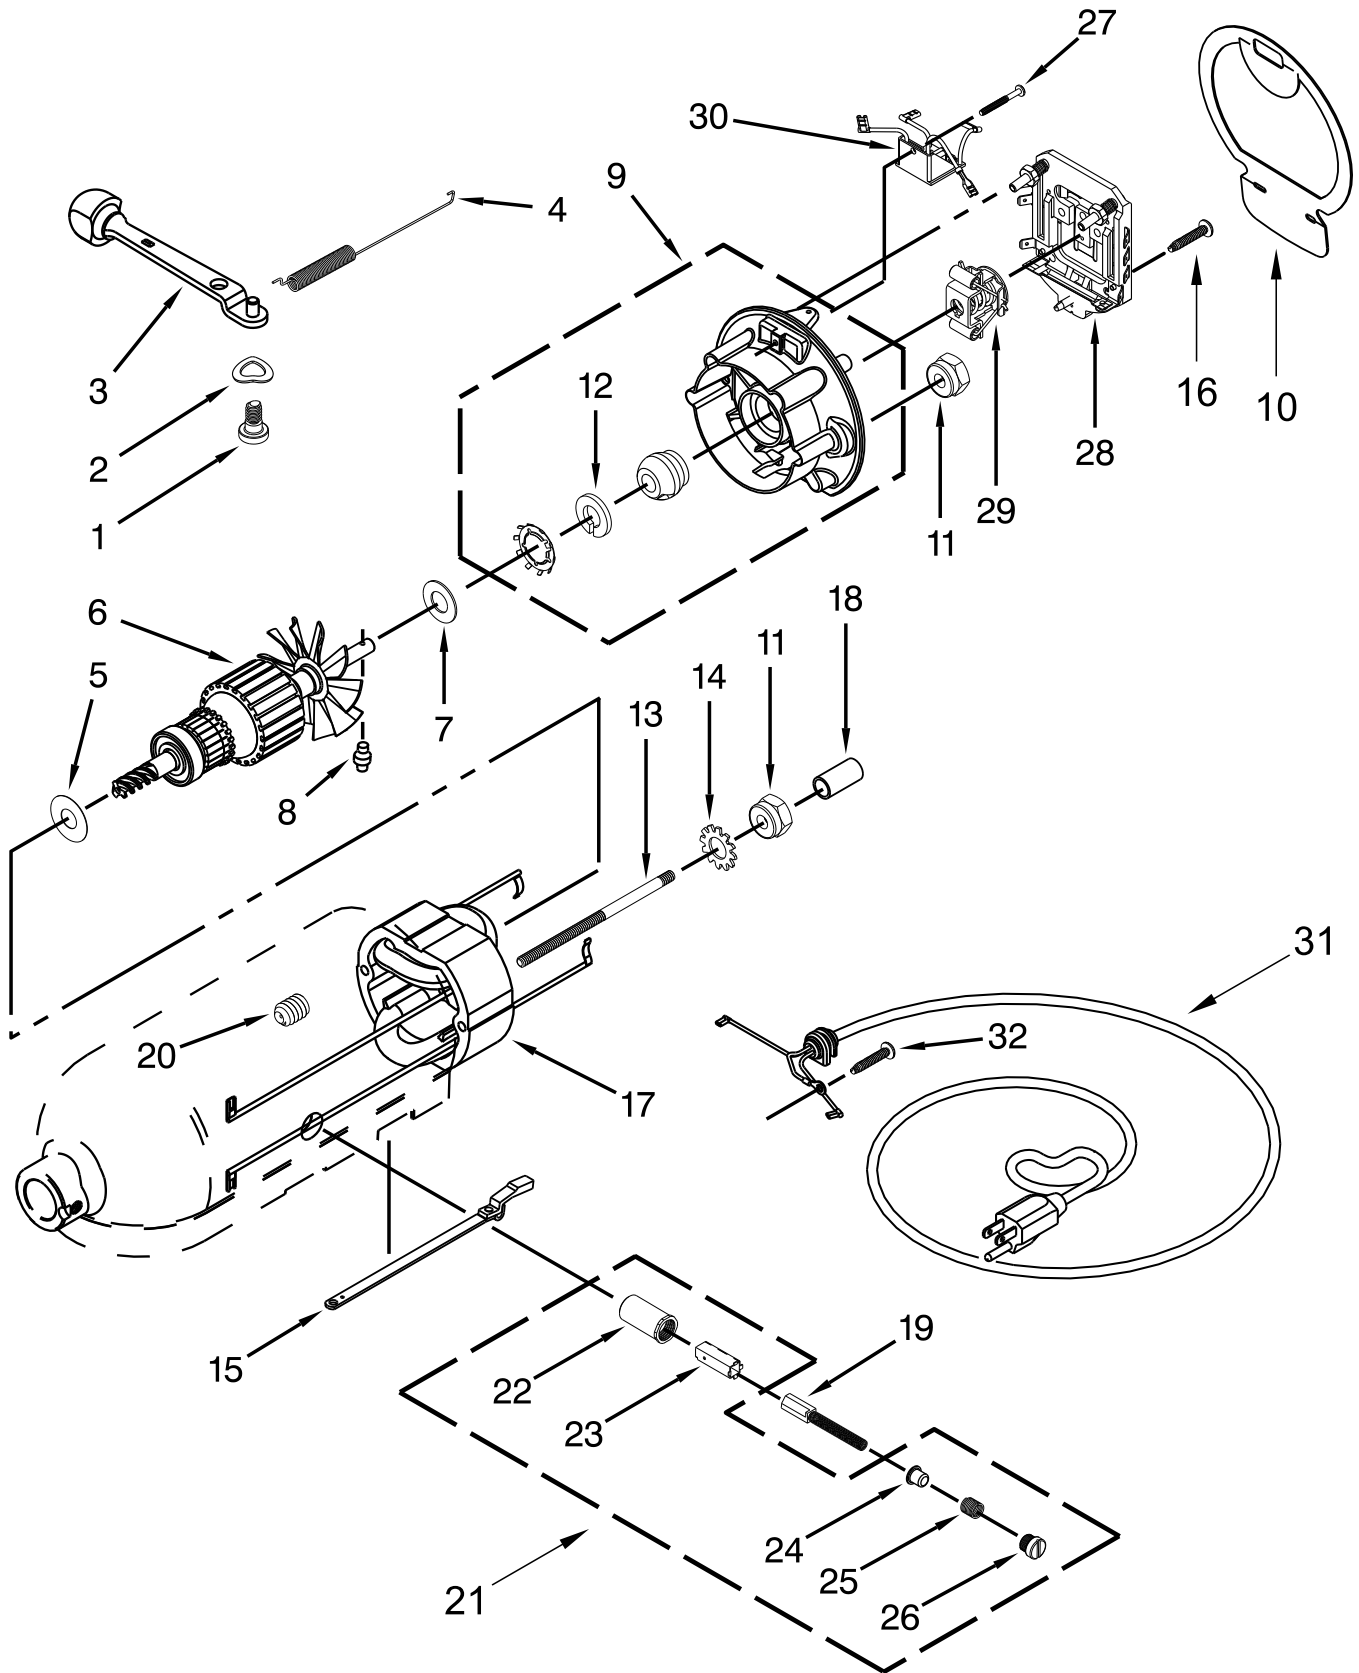

MOTOR AND CONTROL UNIT PARTS

MOTOR AND CONTROL UNIT PARTS

<u>Illus.</u> <u>No.</u>	<u>Part No.</u>	<u>Description</u>	<u>Illus.</u> <u>No.</u>	<u>Part No.</u>	<u>Description</u>	<u>Illus.</u> <u>No.</u>	<u>Part No.</u>	<u>Description</u>
1	110679	Screw	12	3180238	Washer, Felt	26		Cap, Brush Holder
2	116241	Washer, Spring	13	240769	Screw, Stator		3184212	Black
3		Lever, Speed Control Assembly	14	W10068270	Washer, Lock		3184211	White
	9709276	Black	15	W10898250	Link, Speed	27	W10068260	Screw
	W10615606	Silk Chrome	16	3179559	Screw	28	W10119326	Control Plate Assembly
4	3183680	Spring, Control Plate	17	W10315774	Field Assembly, 120 Volt	29	W10330804	Governor Assembly
5	9704324	Washer, Ball Bearing (Front)	18	241356	Sleeve, Motor Stud	30	W10325124	Phase Control, 120 Volt
6	W10788171	Armature & Bearing Assembly, 120 Volt	19	W10380496	Brush, Cap and Spring	31		Cord, Power
7	W10323376	Washer, Spacing	20	9707926	Screw, Set		W11359518	Black
8	16998	Stud, Governor Drive	21	4162546	Brush Holder Assembly		W10325327	White
9	3180526	Bearing and Bracket Assembly	22	3179908	Housing, Brush Holder	32	W10351843	Screw
10	240775-1	Seal, End	23	240680	Insert, Brush Holder			
11	W10131078	Nut	24	116286	Spring, Seat-Cap			
			25	116287	Spring, Cap