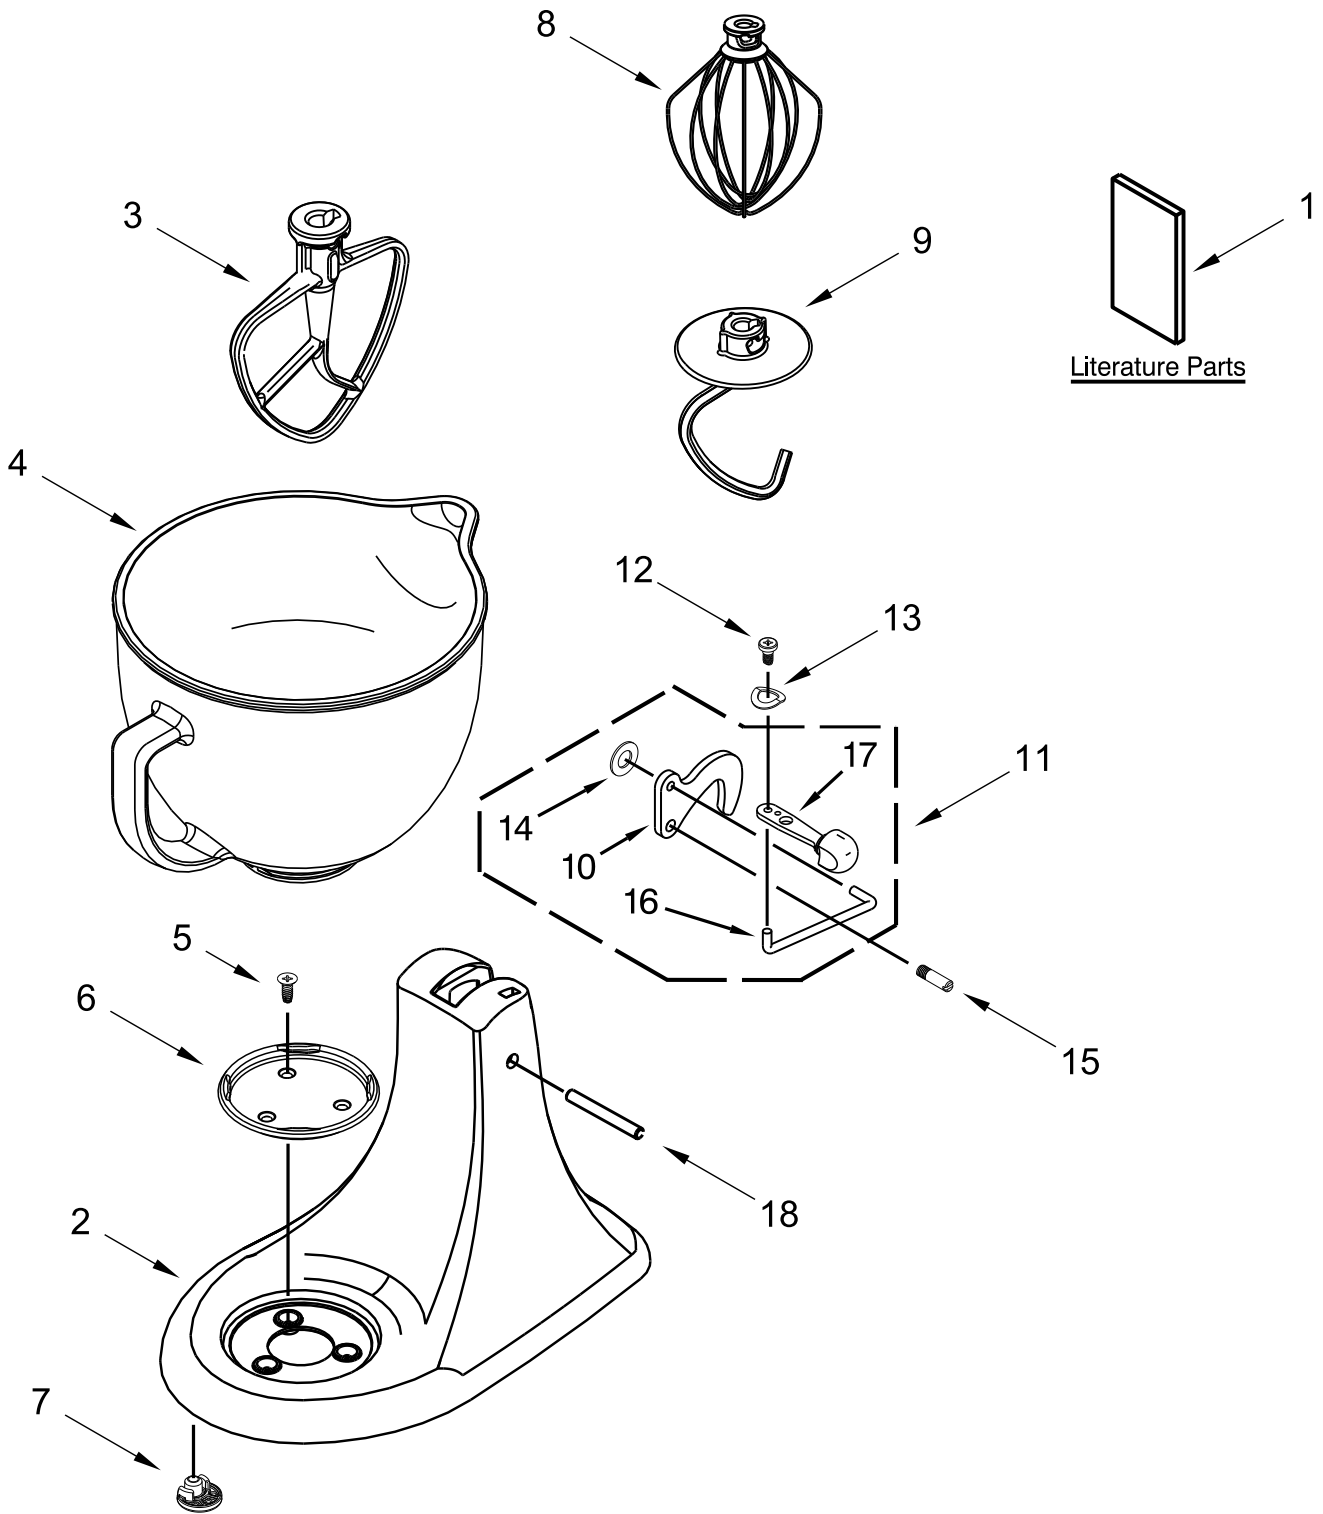

BASE AND PEDESTAL UNIT PARTS

BASE AND PEDESTAL UNIT PARTS

<u>Illus.</u> <u>No.</u>	<u>Part No.</u>	<u>Description</u>	<u>Illus.</u> <u>No.</u>	<u>Part No.</u>	<u>Description</u>	<u>Illus.</u> <u>No.</u>	<u>Part No.</u>	<u>Description</u>
1		Literature Parts	7	9709707	Foot	13	116241	Washer, Spring
	9709785	Use & Care Guide	8	9704329	Whip, Wire	14	8533912	Washer
2		Pedestal	9	W11216128	Hook, Dough (Coated)	15	W10572158	Screw
		(Refer to Color Variation Parts Page)	10	9709055	Latch	16	24450	Link, Latch
3	W11215958	Beater, Flat (Coated)	11		Latch, Link and Lever Assembly	17		Lever, Latch
4	W11161582	Bowl, Glass 5 Qt.		24452	Black		9709280	Black
5	3400020	Screw		W10608282	Silk Chrome		W10608281	Silk Chrome
6	W10191926	Cap, Bowl Screw	12	110679	Screw	18	16910	Pin, Hinge