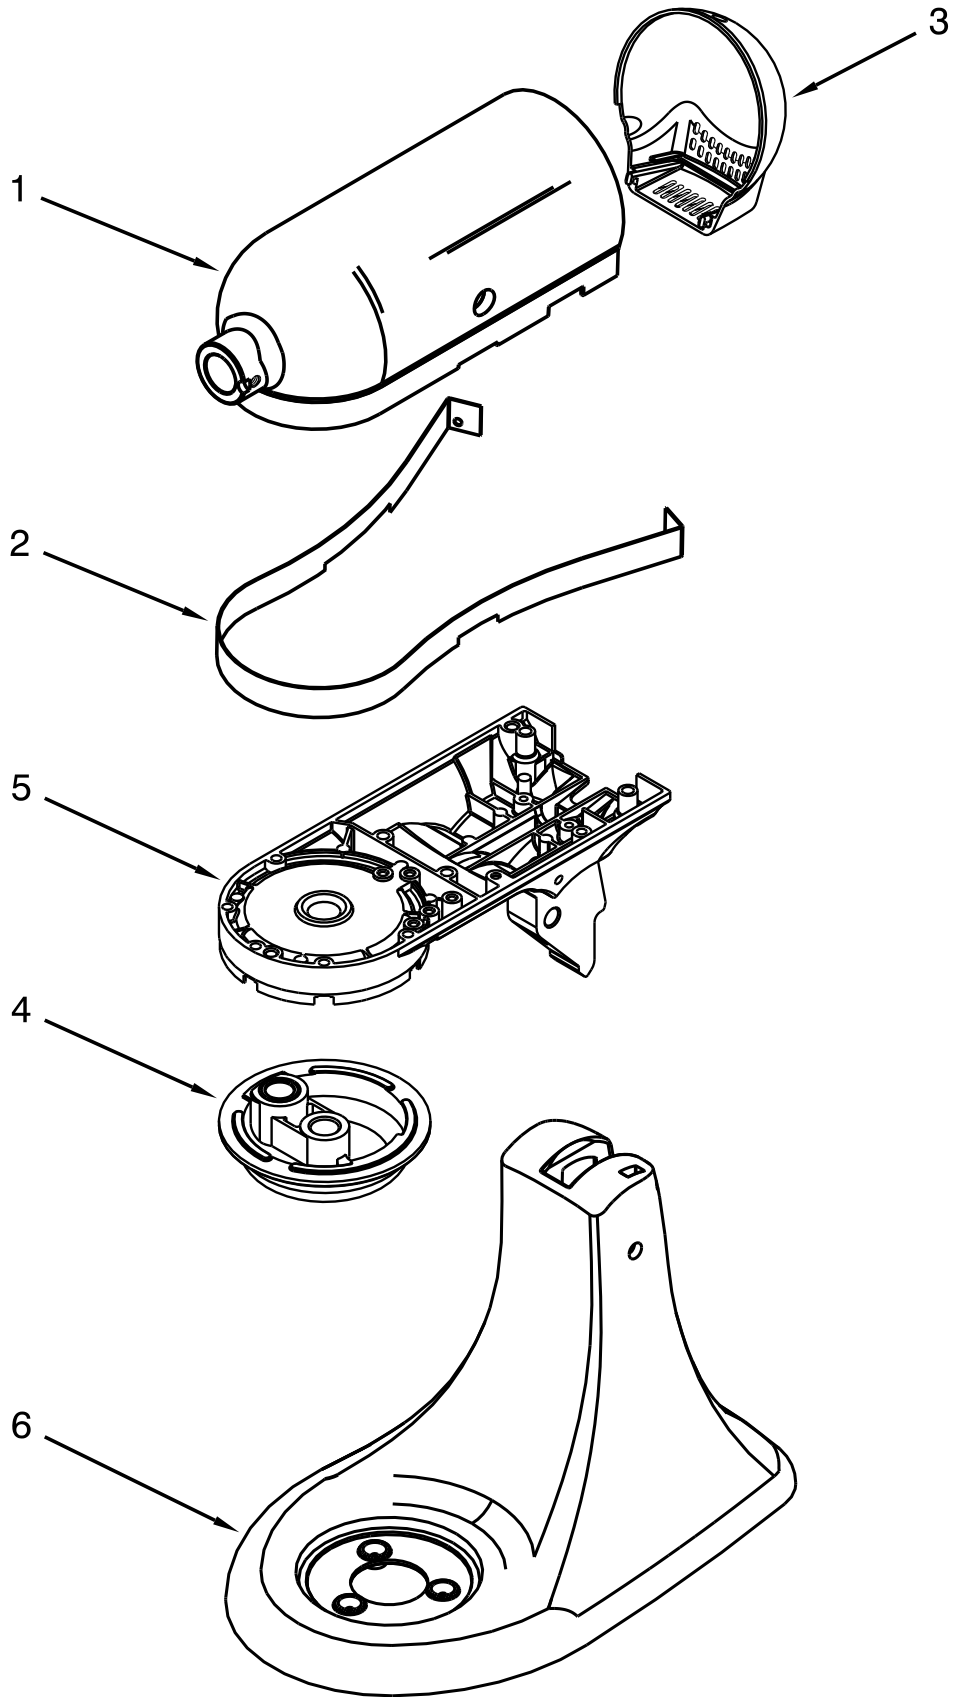

COLOR VARIATION PARTS