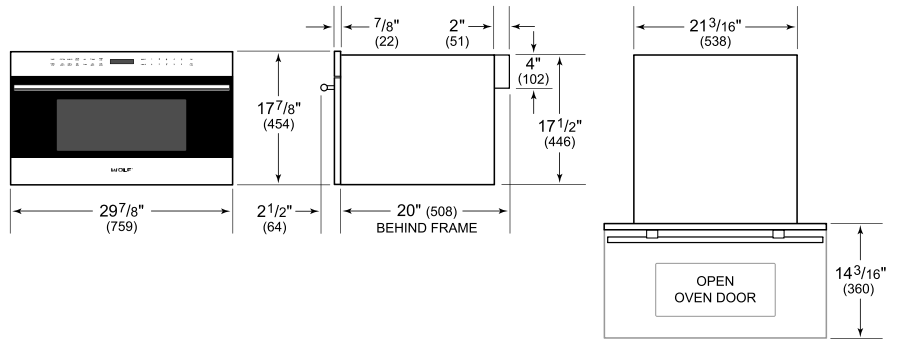

Let the microwave do the cooking with intuitive Gourmet Mode settings

Install into surrounding cabinetry to coordinate with other Wolf built-in ovens and warming drawers

PRODUCT SPECIFICATIONS

Model	MDD30TE/S/TH
Dimensions	29 7/8"W x 17 7/8"H x 20"D
Capacity	1.6 cu. ft.
Door Clearance	14 3/16"
Electrical Supply	120 VAC, 60 Hz
Electrical Service	15 amp dedicated circuit
Power Cord Length	4 Feet
Receptacle	3-prong grounding-type

ELECTRICAL

NOTE: Dimensions in parenthesis are in millimeters unless otherwise specified

DIMENSIONS

FLUSH INSTALLATION

*Will be visible and should be finished to match cabinetry.
 **Dimension provides minimum reveals.