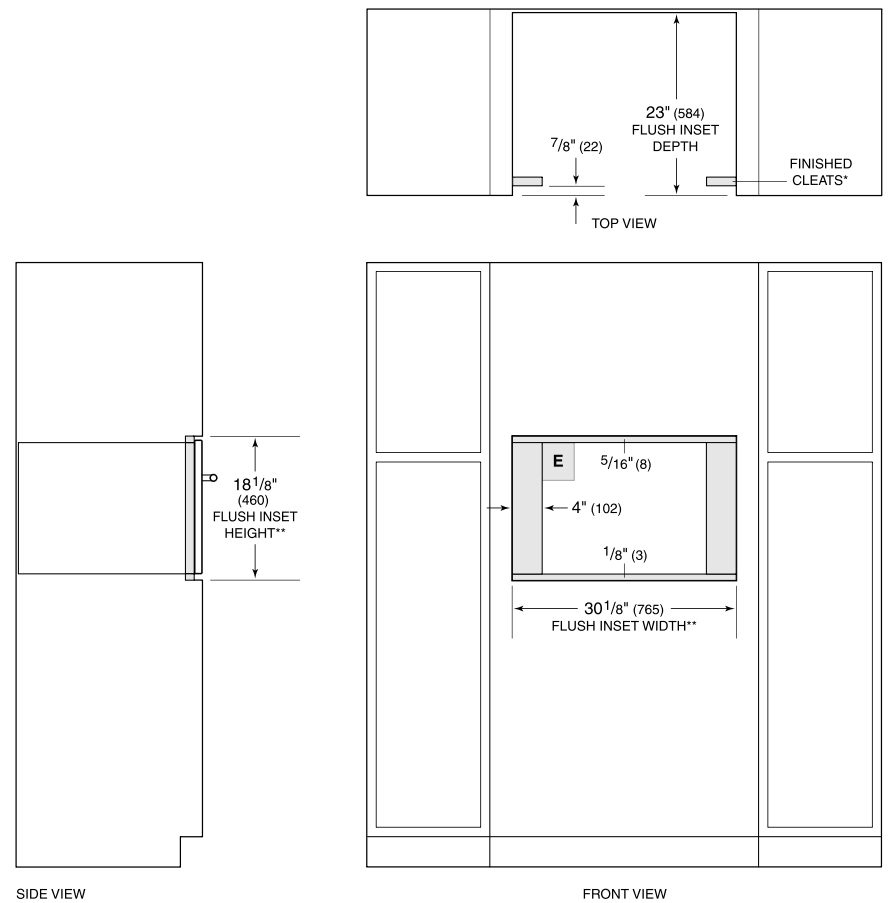

Let the microwave do the cooking with intuitive Gourmet Mode settings

Install into surrounding cabinetry to coordinate with other Wolf built-in ovens and warming drawers

PRODUCT SPECIFICATIONS

Model	MDD30TE/S/TH
Dimensions	29 7/8"W x 17 7/8"H x 20"D
Capacity	1.6 cu. ft.
Door Clearance	14 3/16"
Electrical Supply	120 VAC, 60 Hz
Electrical Service	15 amp dedicated circuit
Power Cord Length	4 Feet
Receptacle	3-prong grounding-type

ELECTRICAL

NOTE: Dimensions in parenthesis are in millimeters unless otherwise specified

DIMENSIONS

FLUSH INSTALLATION

*Will be visible and should be finished to match cabinetry.
 **Dimension provides minimum reveals.