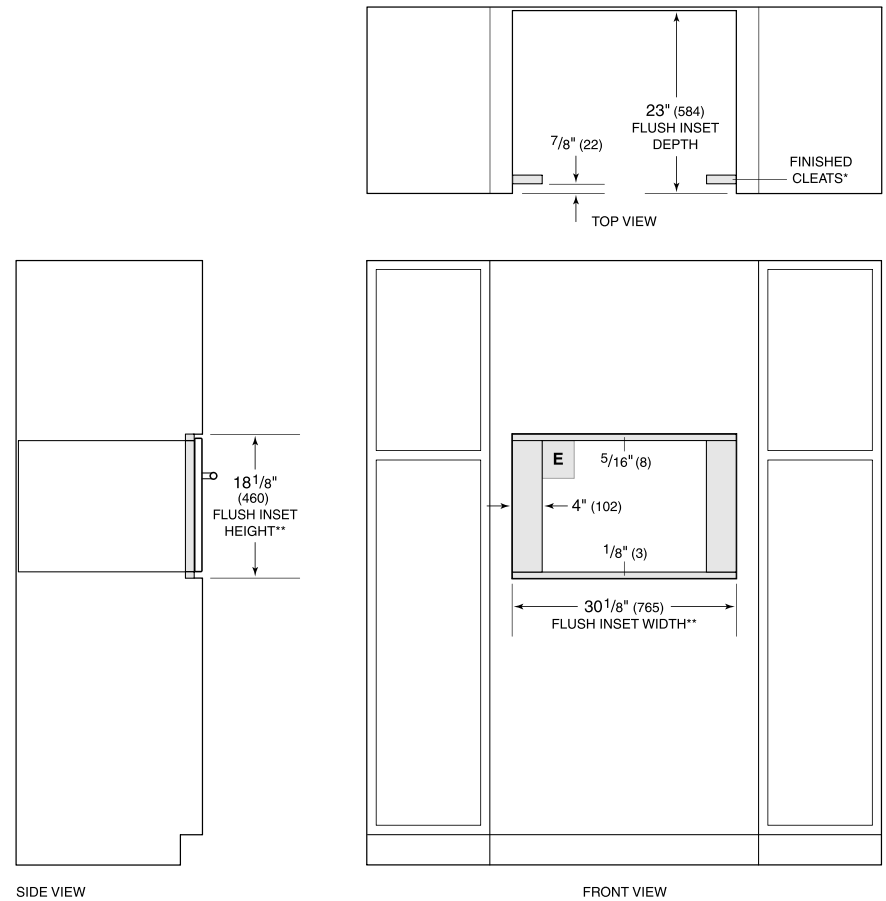

MDD30TM/S/TH

FEATURES

Distributes heat evenly with no hot or cold spots, allowing for oven-like operation

Installs standard or flush to conceal the oven from view

Matches M series ovens, coffee systems, convection steam oven

Let the microwave do the cooking with intuitive Gourmet Mode settings

Install into surrounding cabinetry to coordinate with other Wolf built-in ovens and warming drawers

PRODUCT SPECIFICATIONS

Model	MDD30TM/S/TH
Dimensions	29 7/8"W x 17 7/8"H x 20"D
Capacity	1.6 cu. ft.
Door Clearance	14 3/16"
Weight	82 lbs
Electrical Supply	120 VAC, 60 Hz
Electrical Service	15 amp dedicated circuit
Power Cord Length	4 Feet
Receptacle	3-prong grounding-type

ELECTRICAL

NOTE: Dimensions in parenthesis are in millimeters unless otherwise specified

DIMENSIONS

FLUSH INSTALLATION

*Will be visible and should be finished to match cabinetry.
 **Dimension provides minimum reveals.