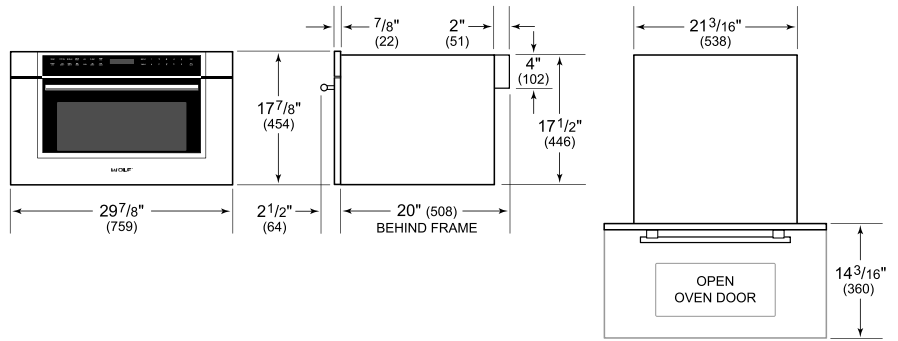

Let the microwave do the cooking with intuitive Gourmet Mode settings

Install into surrounding cabinetry to coordinate with other Wolf built-in ovens and warming drawers

PRODUCT SPECIFICATIONS

Model	MDD30TM/S/TH
Dimensions	29 7/8"W x 17 7/8"H x 20"D
Capacity	1.6 cu. ft.
Door Clearance	14 3/16"
Weight	82 lbs
Electrical Supply	120 VAC, 60 Hz
Electrical Service	15 amp dedicated circuit
Power Cord Length	4 Feet
Receptacle	3-prong grounding-type

ELECTRICAL

NOTE: Dimensions in parenthesis are in millimeters unless otherwise specified

DIMENSIONS

FLUSH INSTALLATION

*Will be visible and should be finished to match cabinetry.
 **Dimension provides minimum reveals.