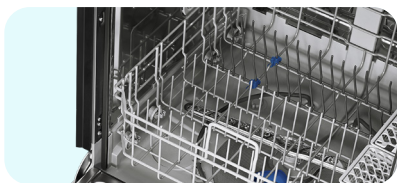

Folding Tines