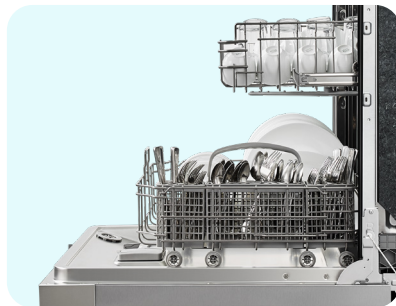

Height-Adjustable Rack

Available Colors

Stainless
MDF24P2BST

White
MDF24P2BWW

Black
MDF24P2BBB

Certifications & Warranty

FEATURES

Hybrid Tub

Greater Durability and Less Moisture

Heated Dry

Extra Heating for Perfectly Dry Dishes

LED Tub Light

Provides Greater Visibility

Digital LED Timer

Easily Check Wash Cycle Progress

Folding Tines

Hold Dishes of Various Sizes

2-Year Warranty

Double the Standard