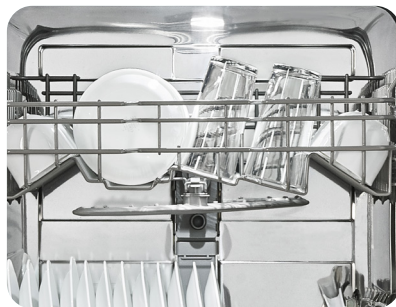

LED Tub Light