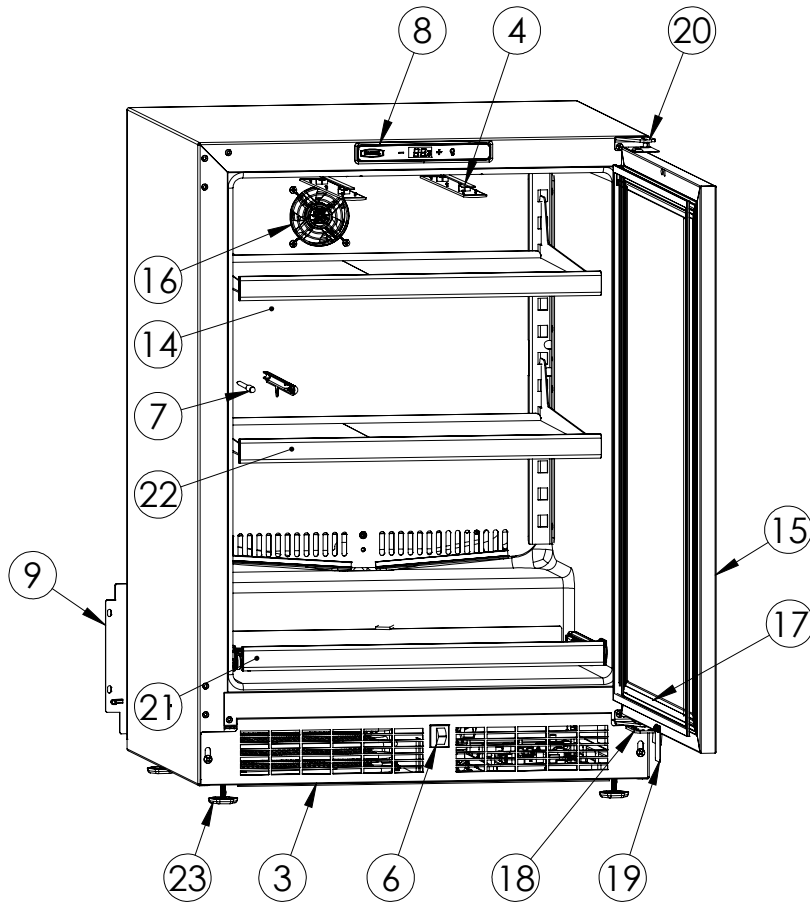

# Service Parts List

marvelrefrigeration.com  
616-754-5601

MLBV224-IS01A		
ITEM	DESCRIPTION	MARVEL P/N
1	CONDENSER ASSEMBLY	S41015869
2	MAIN CONTROL BOARD KIT	S42088820
3	GRILLE	S41015806-SS
4	LED LIGHT STRIP	S68100
5	CONTROL BOARD	S68176
6	BLACK ROCKER LIGHT SWITCH	42246922
7	THERMISTOR ASSEMBLY	S41015903-BLK
8	UI DISPLAY KIT	S68166-01
9	ACCESS COVER	S41015716
10	MECHANICAL HARNESS KIT *	S41015773
11	CONDENSER FAN MOTOR	42249159
12	EMBRACO COMPRESSOR	S41015395
13	COMPRESSOR ELECTRICALS	S41015921
14	EVAPORATOR ASSEMBLY	42249115
15	DOOR ASSEMBLY	S42038765
16	EVAP FAN	42249149
17	DOOR GASKET	S31580-035
18	DOOR STOP	S41015708-BLK
19	STRIKER PLATE	S41015709-BLK
20	HINGE PKG	S52411635-CHR
21	WINE / BEV SHELF	S42133356-BLK
22	GLASS SHELF	S42138140-BLK
23	LEG LEVELERS (4)	42243808
24	POWER CORD	S41050606
25	DRAIN PAN	S41013227
26	CARTON ASSEMBLY *	42249633

\*NOT PICTURED