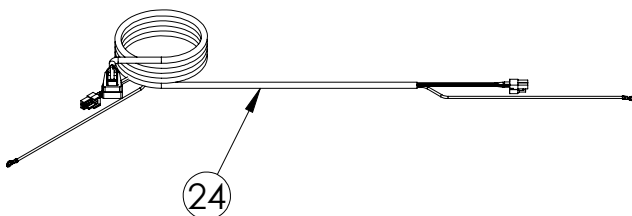

# Service Parts List

marvelrefrigeration.com  
616-754-5601

MLBV224-IS01A		
ITEM	DESCRIPTION	MARVEL P/N
1	CONDENSER ASSEMBLY	S41015869
2	MAIN CONTROL BOARD KIT	S42088820
3	GRILLE	S41015806-SS
4	LED LIGHT STRIP	S68100
5	CONTROL BOARD	S68176
6	BLACK ROCKER LIGHT SWITCH	42246922
7	THERMISTOR ASSEMBLY	S41015903-BLK
8	UI DISPLAY KIT	S68166-01
9	ACCESS COVER	S41015716
10	MECHANICAL HARNESS KIT *	S41015773
11	CONDENSER FAN MOTOR	42249159
12	EMBRACO COMPRESSOR	S41015395
13	COMPRESSOR ELECTRICALS	S41015921
14	EVAPORATOR ASSEMBLY	42249115
15	DOOR ASSEMBLY	S42038765
16	EVAP FAN	42249149
17	DOOR GASKET	S31580-035
18	DOOR STOP	S41015708-BLK
19	STRIKER PLATE	S41015709-BLK
20	HINGE PKG	S52411635-CHR
21	WINE / BEV SHELF	S42133356-BLK
22	GLASS SHELF	S42138140-BLK
23	LEG LEVELERS (4)	42243808
24	POWER CORD	S41050606
25	DRAIN PAN	S41013227
26	CARTON ASSEMBLY *	42249633

\*NOT PICTURED