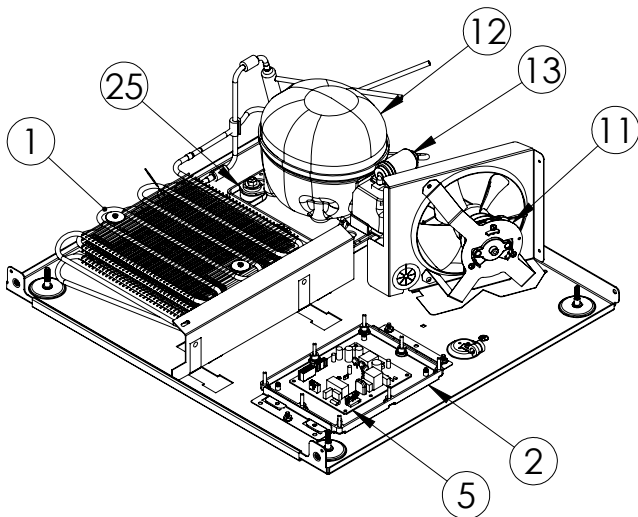

# Service Parts List

marvelrefrigeration.com  
616-754-5601

MLBV224-IS01A		
ITEM	DESCRIPTION	MARVEL P/N
1	CONDENSER ASSEMBLY	S41015869
2	MAIN CONTROL BOARD KIT	S42088820
3	GRILLE	S41015806-SS
4	LED LIGHT STRIP	S68100
5	CONTROL BOARD	S68176
6	BLACK ROCKER LIGHT SWITCH	42246922
7	THERMISTOR ASSEMBLY	S41015903-BLK
8	UI DISPLAY KIT	S68166-01
9	ACCESS COVER	S41015716
10	MECHANICAL HARNESS KIT *	S41015773
11	CONDENSER FAN MOTOR	42249159
12	EMBRACO COMPRESSOR	S41015395
13	COMPRESSOR ELECTRICALS	S41015921
14	EVAPORATOR ASSEMBLY	42249115
15	DOOR ASSEMBLY	S42038765
16	EVAP FAN	42249149
17	DOOR GASKET	S31580-035
18	DOOR STOP	S41015708-BLK
19	STRIKER PLATE	S41015709-BLK
20	HINGE PKG	S52411635-CHR
21	WINE / BEV SHELF	S42133356-BLK
22	GLASS SHELF	S42138140-BLK
23	LEG LEVELERS (4)	42243808
24	POWER CORD	S41050606
25	DRAIN PAN	S41013227
26	CARTON ASSEMBLY *	42249633

\*NOT PICTURED