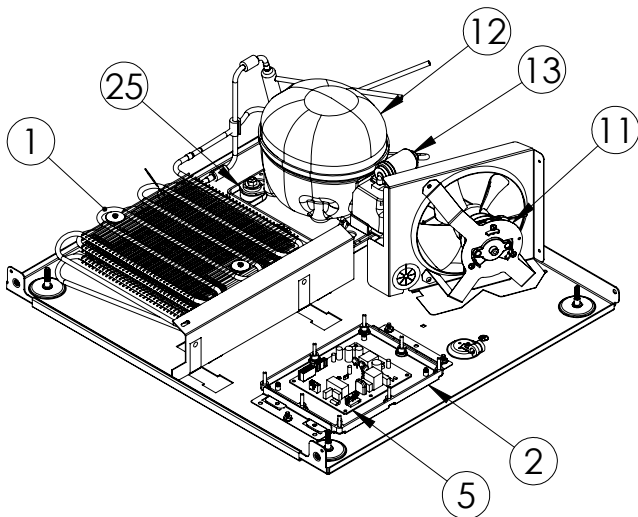

Service Parts List

marvelrefrigeration.com
616-754-5601

MLBV224-SG01A		
ITEM	DESCRIPTION	MARVEL P/N
1	CONDENSER ASSEMBLY	S41015869
2	MAIN CONTROL BOARD KIT	S42088820
3	GRILLE	S41015806-BLK
4	LED LIGHT STRIP	S68100
5	CONTROL BOARD	S68176
6	BLACK ROCKER LIGHT SWITCH	42246922
7	THERMISTOR ASSEMBLY	S41015903-BLK
8	UI DISPLAY KIT	S68166-01
9	ACCESS COVER	S41015716
10	MECHANICAL HARNESS KIT *	S41015773
11	CONDENSER FAN MOTOR	42249159
12	EMBRACO COMPRESSOR	S41015395
13	COMPRESSOR ELECTRICALS	S41015921
14	EVAPORATOR ASSEMBLY	42249115
15	DOOR ASSEMBLY	S42038748
16	EVAP FAN	42249149
17	DOOR GASKET	S31580-035
18	DOOR STOP	S41015708-BLK
19	STRIKER PLATE	S41015709-BLK
20	HINGE PKG	S52411635-CHR
21	WINE / BEV SHELF	S42133356-BLK
22	GLASS SHELF	S42138140-BLK
23	LEG LEVELERS (4)	42243808
24	POWER CORD	S41050606
25	DRAIN PAN	S41013227
26	CARTON ASSEMBLY *	42249633

*NOT PICTURED