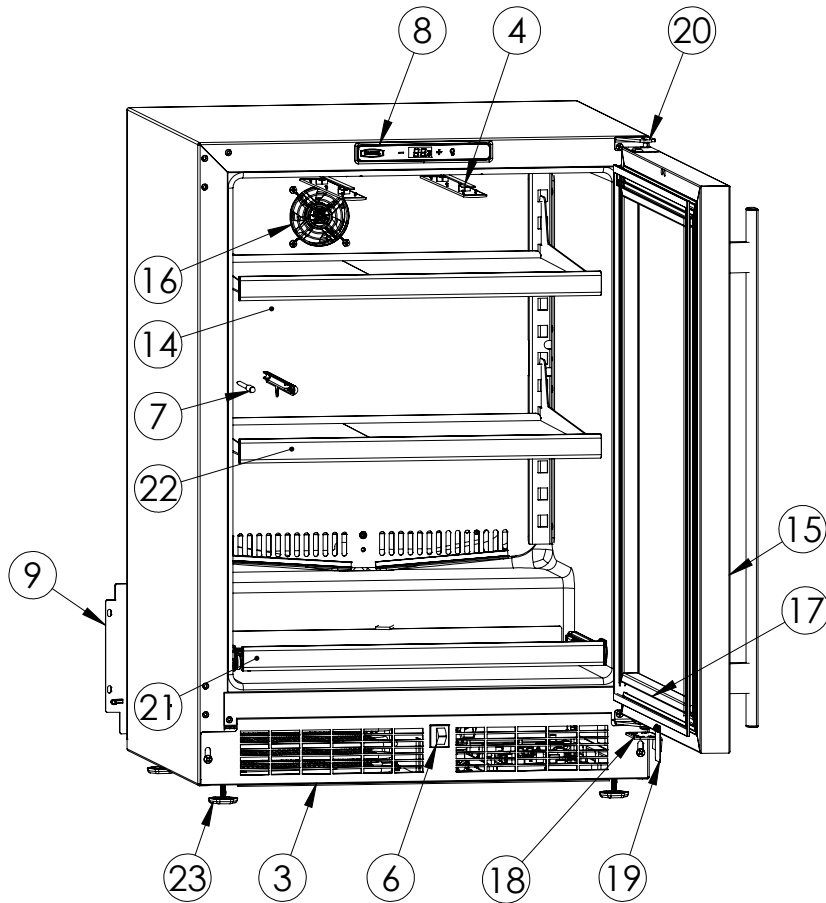

Service Parts List

marvelrefrigeration.com
616-754-5601

MLBV224-SG01A		
ITEM	DESCRIPTION	MARVEL P/N
1	CONDENSER ASSEMBLY	S41015869
2	MAIN CONTROL BOARD KIT	S42088820
3	GRILLE	S41015806-BLK
4	LED LIGHT STRIP	S68100
5	CONTROL BOARD	S68176
6	BLACK ROCKER LIGHT SWITCH	42246922
7	THERMISTOR ASSEMBLY	S41015903-BLK
8	UI DISPLAY KIT	S68166-01
9	ACCESS COVER	S41015716
10	MECHANICAL HARNESS KIT *	S41015773
11	CONDENSER FAN MOTOR	42249159
12	EMBRACO COMPRESSOR	S41015395
13	COMPRESSOR ELECTRICALS	S41015921
14	EVAPORATOR ASSEMBLY	42249115
15	DOOR ASSEMBLY	S42038748
16	EVAP FAN	42249149
17	DOOR GASKET	S31580-035
18	DOOR STOP	S41015708-BLK
19	STRIKER PLATE	S41015709-BLK
20	HINGE PKG	S52411635-CHR
21	WINE / BEV SHELF	S42133356-BLK
22	GLASS SHELF	S42138140-BLK
23	LEG LEVELERS (4)	42243808
24	POWER CORD	S41050606
25	DRAIN PAN	S41013227
26	CARTON ASSEMBLY *	42249633

*NOT PICTURED