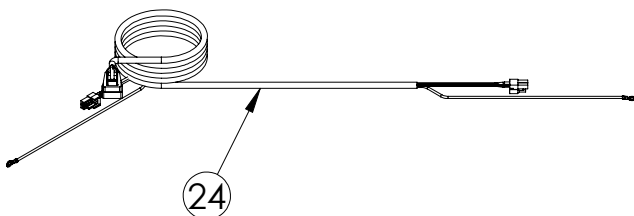

Service Parts List

marvelrefrigeration.com
616-754-5601

MLBV224-SG01A		
ITEM	DESCRIPTION	MARVEL P/N
1	CONDENSER ASSEMBLY	S41015869
2	MAIN CONTROL BOARD KIT	S42088820
3	GRILLE	S41015806-BLK
4	LED LIGHT STRIP	S68100
5	CONTROL BOARD	S68176
6	BLACK ROCKER LIGHT SWITCH	42246922
7	THERMISTOR ASSEMBLY	S41015903-BLK
8	UI DISPLAY KIT	S68166-01
9	ACCESS COVER	S41015716
10	MECHANICAL HARNESS KIT *	S41015773
11	CONDENSER FAN MOTOR	42249159
12	EMBRACO COMPRESSOR	S41015395
13	COMPRESSOR ELECTRICALS	S41015921
14	EVAPORATOR ASSEMBLY	42249115
15	DOOR ASSEMBLY	S42038748
16	EVAP FAN	42249149
17	DOOR GASKET	S31580-035
18	DOOR STOP	S41015708-BLK
19	STRIKER PLATE	S41015709-BLK
20	HINGE PKG	S52411635-CHR
21	WINE / BEV SHELF	S42133356-BLK
22	GLASS SHELF	S42138140-BLK
23	LEG LEVELERS (4)	42243808
24	POWER CORD	S41050606
25	DRAIN PAN	S41013227
26	CARTON ASSEMBLY *	42249633

*NOT PICTURED