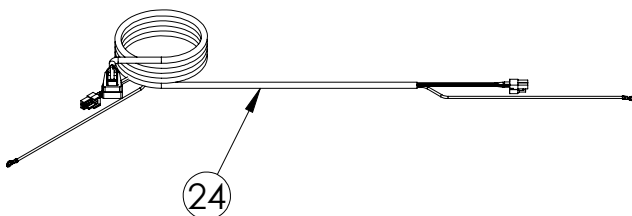

Service Parts List

marvelrefrigeration.com
616-754-5601

MLBV224-SS01A		
ITEM	DESCRIPTION	MARVEL P/N
1	CONDENSER ASSEMBLY	S41015869
2	MAIN CONTROL BOARD KIT	S42088820
3	GRILLE	S41015806-SS
4	LED LIGHT STRIP	S68100
5	CONTROL BOARD	S68176
6	BLACK ROCKER LIGHT SWITCH	42246922
7	THERMISTOR ASSEMBLY	S41015903-BLK
8	UI DISPLAY KIT	S68166-01
9	ACCESS COVER	S41015716
10	MECHANICAL HARNESS KIT *	S41015773
11	CONDENSER FAN MOTOR	42249159
12	EMBRACO COMPRESSOR	S41015395
13	COMPRESSOR ELECTRICALS	S41015921
14	EVAPORATOR ASSEMBLY	42249115
15	DOOR ASSEMBLY	S42038739
16	EVAP FAN	42249149
17	DOOR GASKET	S31580-035
18	DOOR STOP	S41015708-BLK
19	STRIKER PLATE	S41015709-BLK
20	HINGE PKG	S52411635-CHR
21	WINE / BEV SHELF	S42133356-BLK
22	GLASS SHELF	S42138140-BLK
23	LEG LEVELERS (4)	42243808
24	POWER CORD	S41050606
25	DRAIN PAN	S41013227
26	CARTON ASSEMBLY *	42249633

*NOT PICTURED