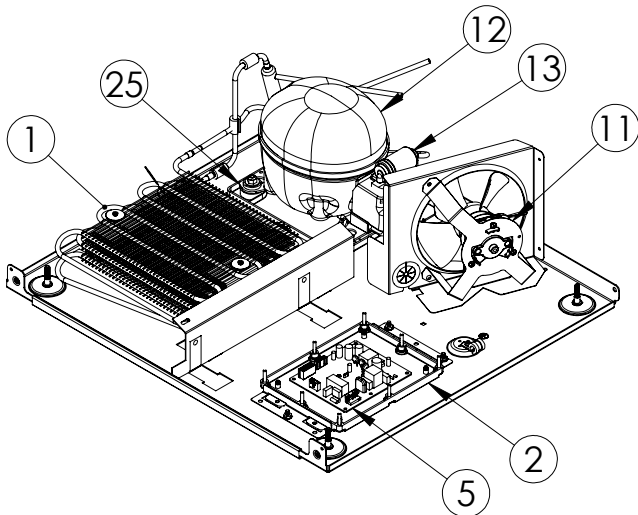

Service Parts List

marvelrefrigeration.com
616-754-5601

MLBV224-SS01A		
ITEM	DESCRIPTION	MARVEL P/N
1	CONDENSER ASSEMBLY	S41015869
2	MAIN CONTROL BOARD KIT	S42088820
3	GRILLE	S41015806-SS
4	LED LIGHT STRIP	S68100
5	CONTROL BOARD	S68176
6	BLACK ROCKER LIGHT SWITCH	42246922
7	THERMISTOR ASSEMBLY	S41015903-BLK
8	UI DISPLAY KIT	S68166-01
9	ACCESS COVER	S41015716
10	MECHANICAL HARNESS KIT *	S41015773
11	CONDENSER FAN MOTOR	42249159
12	EMBRACO COMPRESSOR	S41015395
13	COMPRESSOR ELECTRICALS	S41015921
14	EVAPORATOR ASSEMBLY	42249115
15	DOOR ASSEMBLY	S42038739
16	EVAP FAN	42249149
17	DOOR GASKET	S31580-035
18	DOOR STOP	S41015708-BLK
19	STRIKER PLATE	S41015709-BLK
20	HINGE PKG	S52411635-CHR
21	WINE / BEV SHELF	S42133356-BLK
22	GLASS SHELF	S42138140-BLK
23	LEG LEVELERS (4)	42243808
24	POWER CORD	S41050606
25	DRAIN PAN	S41013227
26	CARTON ASSEMBLY *	42249633

*NOT PICTURED