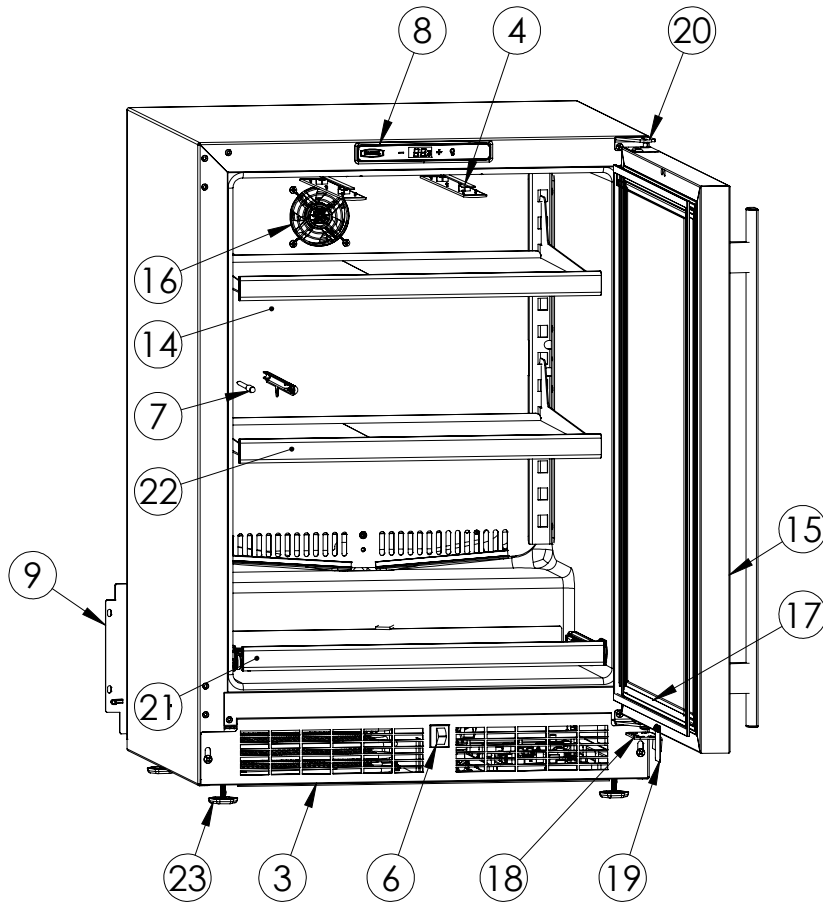

Service Parts List

marvelrefrigeration.com
616-754-5601

MLBV224-SS01A		
ITEM	DESCRIPTION	MARVEL P/N
1	CONDENSER ASSEMBLY	S41015869
2	MAIN CONTROL BOARD KIT	S42088820
3	GRILLE	S41015806-SS
4	LED LIGHT STRIP	S68100
5	CONTROL BOARD	S68176
6	BLACK ROCKER LIGHT SWITCH	42246922
7	THERMISTOR ASSEMBLY	S41015903-BLK
8	UI DISPLAY KIT	S68166-01
9	ACCESS COVER	S41015716
10	MECHANICAL HARNESS KIT *	S41015773
11	CONDENSER FAN MOTOR	42249159
12	EMBRACO COMPRESSOR	S41015395
13	COMPRESSOR ELECTRICALS	S41015921
14	EVAPORATOR ASSEMBLY	42249115
15	DOOR ASSEMBLY	S42038739
16	EVAP FAN	42249149
17	DOOR GASKET	S31580-035
18	DOOR STOP	S41015708-BLK
19	STRIKER PLATE	S41015709-BLK
20	HINGE PKG	S52411635-CHR
21	WINE / BEV SHELF	S42133356-BLK
22	GLASS SHELF	S42138140-BLK
23	LEG LEVELERS (4)	42243808
24	POWER CORD	S41050606
25	DRAIN PAN	S41013227
26	CARTON ASSEMBLY *	42249633

*NOT PICTURED