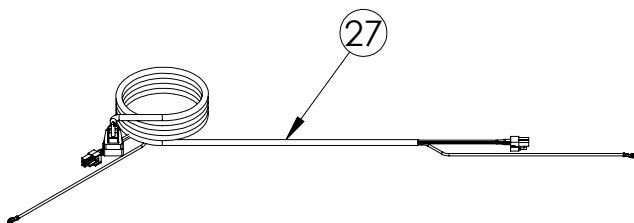

Service Parts List

marvelrefrigeration.com
616-754-5601

MLKR224-IS01A

ITEM	DESCRIPTION	MARVEL P/N
1	CONDENSER ASSEMBLY	S41015869
2	MAIN CONTROL BOARD KIT	S42088820
3	GRILLE	S41015806-BLK
4	LED LIGHT STRIP	S68100
5	BLACK ROCKER LIGHT SWITCH	42246922
6	EVAPORATOR ASSEMBLY	42249115
7	THERMISTOR ASSEMBLY	S41015903-GRY
8	UI DISPLAY KIT	S68166-01
9	ACCESS COVER	S41013341
10	MECHANICAL HARNESS KIT *	S41015773
11	CONDENSER FAN ASSEMBLY	42249171
12	COMPRESSOR	S41015897
13	COMPRESSOR ELECTRICAL	S41016300
14	DOOR ASSEMBLY	S42038981
15	EVAP FAN	42249149
16	DOOR GASKET	S31580-035
17	DOOR STOP	S41015708-SS
18	STRIKER PLATE	S41015709-BLK
19	HK SS UPPER SHELF	S41016278
20	HK SS LOWER SHELF	S41016279
21	HINGE PKG	S52411635-CHR
22	GRATE-SUMP	S41014006
23	DRAIN BOTTLE	S41013382
24	LEG LEVELERS (4)	42243808
25	DRAIN PAN	42241926
26	CONTROL BOARD	S68176
27	POWER CORD	42249633
28	CARTON ASSEMBLY *	42249633

* NOT PICTURED