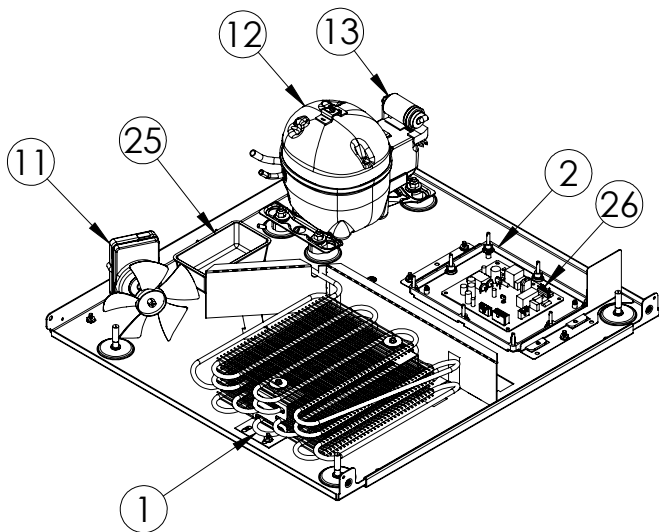

Service Parts List

marvelrefrigeration.com
616-754-5601

MLKR224-IS01A

ITEM	DESCRIPTION	MARVEL P/N
1	CONDENSER ASSEMBLY	S41015869
2	MAIN CONTROL BOARD KIT	S42088820
3	GRILLE	S41015806-BLK
4	LED LIGHT STRIP	S68100
5	BLACK ROCKER LIGHT SWITCH	42246922
6	EVAPORATOR ASSEMBLY	42249115
7	THERMISTOR ASSEMBLY	S41015903-GRY
8	UI DISPLAY KIT	S68166-01
9	ACCESS COVER	S41013341
10	MECHANICAL HARNESS KIT *	S41015773
11	CONDENSER FAN ASSEMBLY	42249171
12	COMPRESSOR	S41015897
13	COMPRESSOR ELECTRICAL	S41016300
14	DOOR ASSEMBLY	S42038981
15	EVAP FAN	42249149
16	DOOR GASKET	S31580-035
17	DOOR STOP	S41015708-SS
18	STRIKER PLATE	S41015709-BLK
19	HK SS UPPER SHELF	S41016278
20	HK SS LOWER SHELF	S41016279
21	HINGE PKG	S52411635-CHR
22	GRATE-SUMP	S41014006
23	DRAIN BOTTLE	S41013382
24	LEG LEVELERS (4)	42243808
25	DRAIN PAN	42241926
26	CONTROL BOARD	S68176
27	POWER CORD	42249633
28	CARTON ASSEMBLY *	42249633

* NOT PICTURED