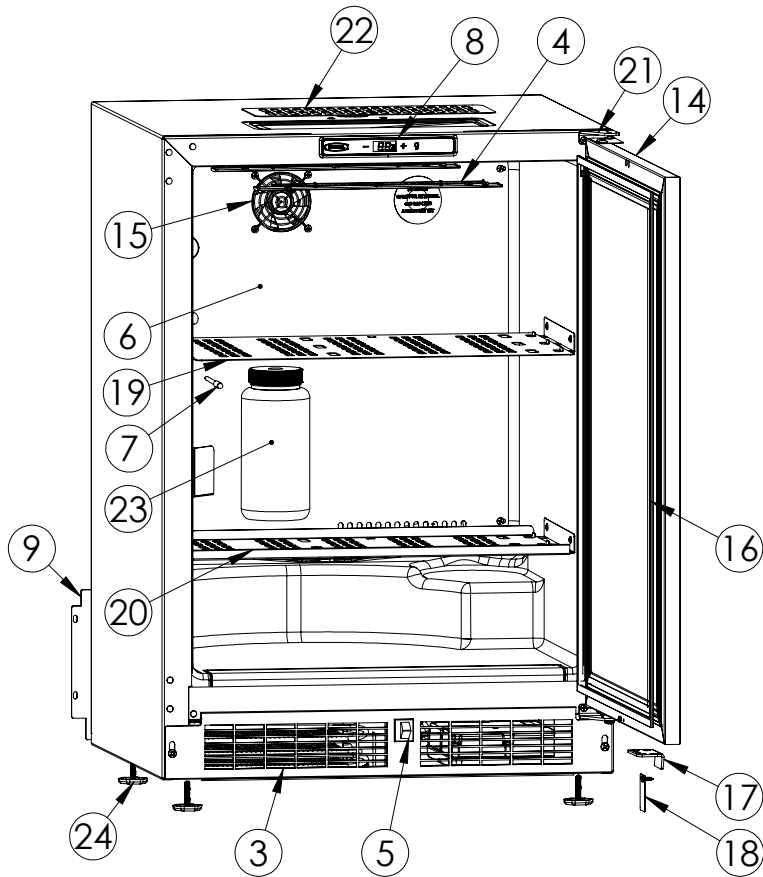

Service Parts List

marvelrefrigeration.com
616-754-5601

MLKR224-IS01A

ITEM	DESCRIPTION	MARVEL P/N
1	CONDENSER ASSEMBLY	S41015869
2	MAIN CONTROL BOARD KIT	S42088820
3	GRILLE	S41015806-BLK
4	LED LIGHT STRIP	S68100
5	BLACK ROCKER LIGHT SWITCH	42246922
6	EVAPORATOR ASSEMBLY	42249115
7	THERMISTOR ASSEMBLY	S41015903-GRY
8	UI DISPLAY KIT	S68166-01
9	ACCESS COVER	S41013341
10	MECHANICAL HARNESS KIT *	S41015773
11	CONDENSER FAN ASSEMBLY	42249171
12	COMPRESSOR	S41015897
13	COMPRESSOR ELECTRICAL	S41016300
14	DOOR ASSEMBLY	S42038981
15	EVAP FAN	42249149
16	DOOR GASKET	S31580-035
17	DOOR STOP	S41015708-SS
18	STRIKER PLATE	S41015709-BLK
19	HK SS UPPER SHELF	S41016278
20	HK SS LOWER SHELF	S41016279
21	HINGE PKG	S52411635-CHR
22	GRATE-SUMP	S41014006
23	DRAIN BOTTLE	S41013382
24	LEG LEVELERS (4)	42243808
25	DRAIN PAN	42241926
26	CONTROL BOARD	S68176
27	POWER CORD	42249633
28	CARTON ASSEMBLY *	42249633

* NOT PICTURED