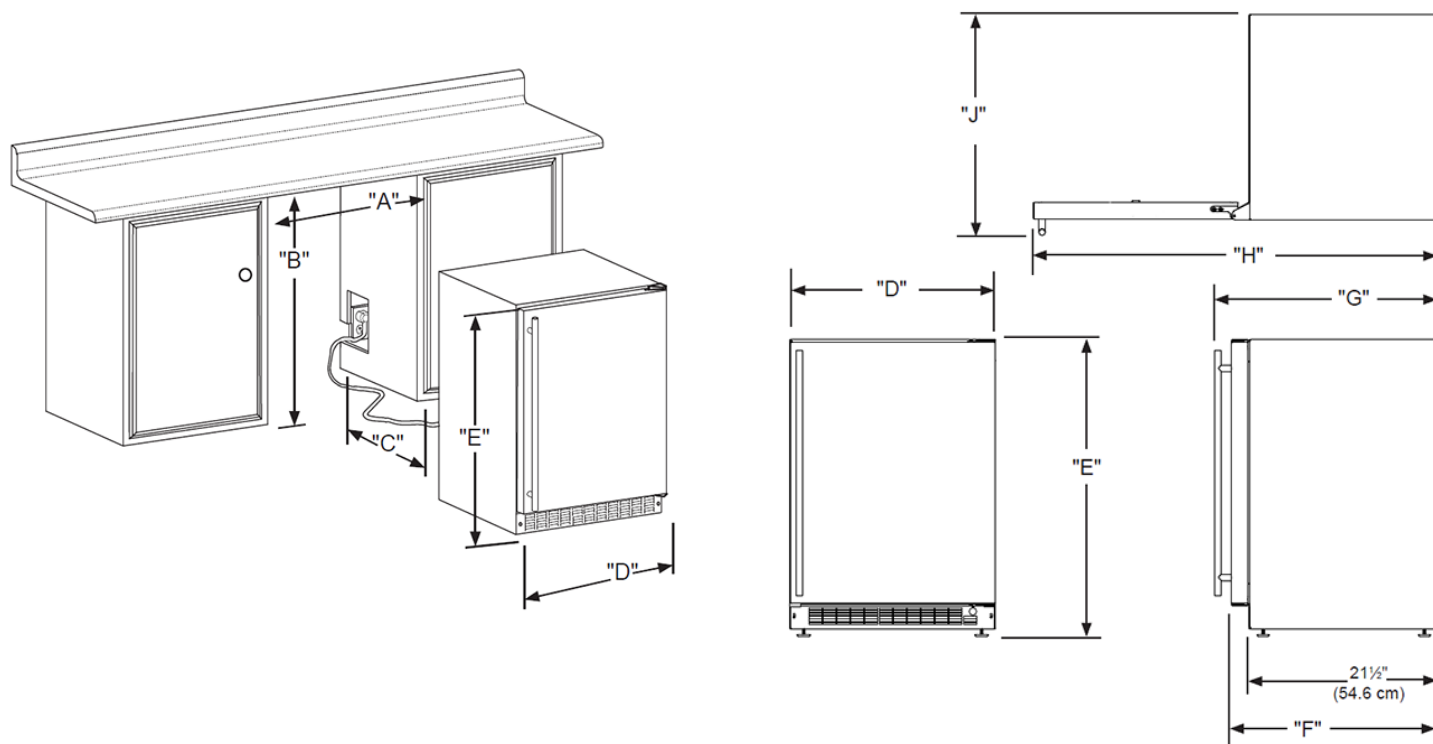

MLRI224

24" REFRIGERATOR WITH CRESCENT ICE MAKER

MARVEL CLASSIC COLLECTION

MAIN FEATURES

- 3.9 cu ft. capacity stores up to 72 cans (12-oz)
- Crescent ice maker produces up to 7 lbs of ice per day and stores up to 13 lbs of ice
- MaxStore bin organizes loose items
- Includes 2 half-width cantilevered steel-framed glass shelves and 1 full-width fixed steel-framed glass shelf
- Dynamic cooling technology delivers rapid cool down, frost-free operation, and temperature stability
- Digital controls allow you to select a temperature from 34°F to 42°F
- Door ajar and high/low temperature alerts
- Arctic white LED theater-style lighting
- Arctic white interior
- Reversible door allows for right or left swing
- Built-in or freestanding
- Panel ready model requires 3/4" or 5/8" custom panel and handle (not supplied by Marvel)

MLRI224-IS01A

DIMENSIONAL DRAWINGS

ROUGH IN DIMENSIONS*

"A"	"B"	"C"
24"	34" to 35"	24"
(61 cm)	(86.4 to 88.9 cm)	(61 cm)

CABINET DIMENSIONS*

"D"	"E"	"F"	"G"	"H"	"J"
23-7/8"	33-3/4" to 34-3/4"	23-5/8"*	25-1/2*	46-3/8"*	25-3/4"*
(60.7 cm)	(85.7 cm to 88.3 cm)	(60 cm)	(64.8 cm)	(117.8 cm)	(65.4 cm)

*Stainless steel model dimensions only. For panel-ready models, see the owner's guide online at marvelrefrigeration.com.

PRODUCT SPECIFICATIONS

Capacity	4.9 cu. ft.
Cord Length	6 ft.
Electrical Requirements	115V / 60 Hz / 15A
ENERGY STAR	Yes
Panel Height	29-21/32" (75.3 cm)
Panel Thickness	5/8" (1.6 cm) or 3/4" (1.9 cm)
Panel Type	2-3/4" (7 cm) Frame Panel or Solid Panel
Panel Width	23-5/8" (60 cm)
Refrigerant Type	R600a

Sabbath Mode	Yes
Shipping Dimensions	28" W x 31" D x 37" H
Shipping Weight	160 lbs
Temperature Range	34°F to 42°F

For comprehensive installation instructions, including panel overlay details, please visit marvelrefrigeration.com to access the owner's guide. All specifications are subject to change without notice.