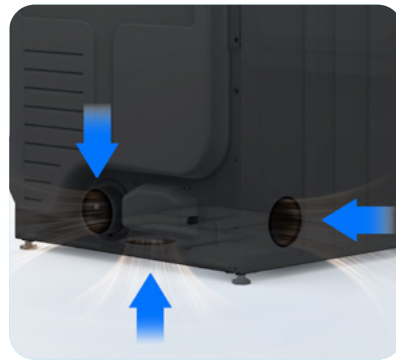

3-Way Venting

Available Colors

Metallic Grey
with Rose Gold Dials
MLTE41N1BMG

White
MLTE41N1BWW

Certifications & Warranty

FEATURES

7.0 cu. ft. Capacity

Holds a Queen-Sized Comforter

Standout Design

Metallic Grey Finish with Rose Gold Dials

Sensor Dry

Adjusts Drying Time for Perfect Results

3-Way Venting

Back, Side, or Bottom

Drum Light

No More Missing Socks

2-Year Warranty

Double the Standard