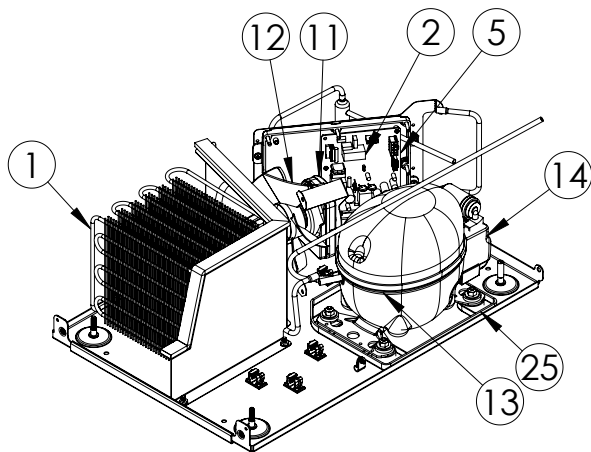

Service Parts List

marvelrefrigeration.com
616-754-5601

MLWC215-IG01A		
ITEM	DESCRIPTION	MARVEL P/N
1	CONDENSER ASSEMBLY	42249375
2	MAIN CONTROL BOARD KIT	S42088705
3	GRILLE	S41015692-BLK
4	LED LIGHT STRIP	S68100
5	CONTROL BOARD	S68176
6	BLACK ROCKER LIGHT SWITCH	42246922
7	THERMISTOR ASSEMBLY	S41015903-BLK
8	UI DISPLAY KIT	S68166-01
9	ACCESS COVER	S41015923
10	MECHANICAL HARNESS KIT*	S41015773
11	CONDENSER FAN MOTOR	42248161
12	CONDENSER FAN BLADE	42248160
13	COMPRESSOR	S41015395
14	COMPRESSOR ELECTRICALS	S41015921
15	EVAPORATOR ASSEMBLY	42249373
16	DOOR ASSEMBLY	S42038769
17	EVAP FAN	42249149
18	DOOR GASKET	S31580-052
19	DOOR STOP	S41015708-BLK
20	STRIKER PLATE	S41015709-BLK
21	HINGE PKG	S52411635-CHR
22	4-BOTTLE WINE RACK	S42138841-NAT
23	LEG LEVELERS (4)	42243808
24	POWER CORD	S41050606
25	DRAIN PAN	S41013227
26	CARTON ASSEMBLY*	42249632

* NOT PICTURED