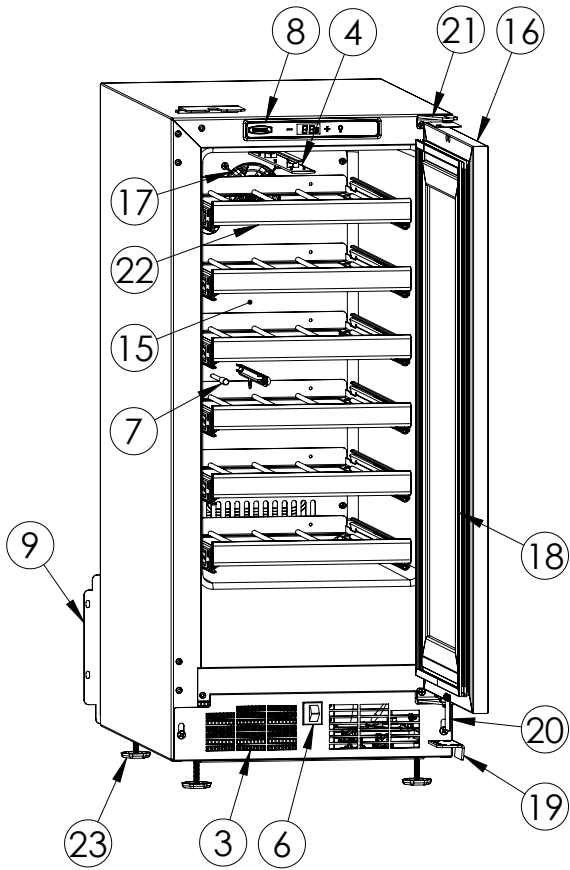

Service Parts List

marvelrefrigeration.com
616-754-5601

MLWC215-IG01A		
ITEM	DESCRIPTION	MARVEL P/N
1	CONDENSER ASSEMBLY	42249375
2	MAIN CONTROL BOARD KIT	S42088705
3	GRILLE	S41015692-BLK
4	LED LIGHT STRIP	S68100
5	CONTROL BOARD	S68176
6	BLACK ROCKER LIGHT SWITCH	42246922
7	THERMISTOR ASSEMBLY	S41015903-BLK
8	UI DISPLAY KIT	S68166-01
9	ACCESS COVER	S41015923
10	MECHANICAL HARNESS KIT*	S41015773
11	CONDENSER FAN MOTOR	42248161
12	CONDENSER FAN BLADE	42248160
13	COMPRESSOR	S41015395
14	COMPRESSOR ELECTRICALS	S41015921
15	EVAPORATOR ASSEMBLY	42249373
16	DOOR ASSEMBLY	S42038769
17	EVAP FAN	42249149
18	DOOR GASKET	S31580-052
19	DOOR STOP	S41015708-BLK
20	STRIKER PLATE	S41015709-BLK
21	HINGE PKG	S52411635-CHR
22	4-BOTTLE WINE RACK	S42138841-NAT
23	LEG LEVELERS (4)	42243808
24	POWER CORD	S41050606
25	DRAIN PAN	S41013227
26	CARTON ASSEMBLY*	42249632

* NOT PICTURED