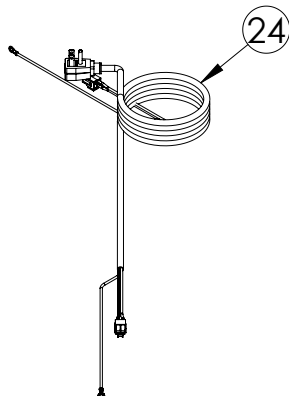

Service Parts List

marvelrefrigeration.com
616-754-5601

MLWC215-IG01A		
ITEM	DESCRIPTION	MARVEL P/N
1	CONDENSER ASSEMBLY	42249375
2	MAIN CONTROL BOARD KIT	S42088705
3	GRILLE	S41015692-BLK
4	LED LIGHT STRIP	S68100
5	CONTROL BOARD	S68176
6	BLACK ROCKER LIGHT SWITCH	42246922
7	THERMISTOR ASSEMBLY	S41015903-BLK
8	UI DISPLAY KIT	S68166-01
9	ACCESS COVER	S41015923
10	MECHANICAL HARNESS KIT*	S41015773
11	CONDENSER FAN MOTOR	42248161
12	CONDENSER FAN BLADE	42248160
13	COMPRESSOR	S41015395
14	COMPRESSOR ELECTRICALS	S41015921
15	EVAPORATOR ASSEMBLY	42249373
16	DOOR ASSEMBLY	S42038769
17	EVAP FAN	42249149
18	DOOR GASKET	S31580-052
19	DOOR STOP	S41015708-BLK
20	STRIKER PLATE	S41015709-BLK
21	HINGE PKG	S52411635-CHR
22	4-BOTTLE WINE RACK	S42138841-NAT
23	LEG LEVELERS (4)	42243808
24	POWER CORD	S41050606
25	DRAIN PAN	S41013227
26	CARTON ASSEMBLY*	42249632

* NOT PICTURED