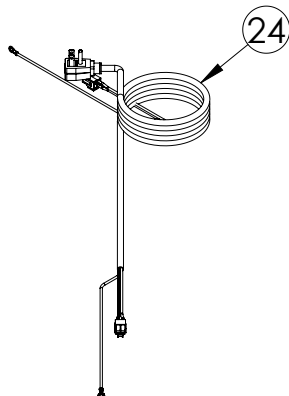

Service Parts List

marvelrefrigeration.com
616-754-5601

MLWC215-SG01A		
ITEM	DESCRIPTION	MARVEL P/N
1	CONDENSER ASSEMBLY	42249375
2	MAIN CONTROL BOARD KIT	S42088705
3	GRILLE	S41015692-SS
4	LED LIGHT STRIP	S68100
5	CONTROL BOARD	S68176
6	BLACK ROCKER LIGHT SWITCH	42246922
7	THERMISTOR ASSEMBLY	S41015903-BLK
8	UI DISPLAY KIT	S68166-01
9	ACCESS COVER	S41015923
10	MECHANICAL HARNESS KIT*	S41015773
11	CONDENSER FAN MOTOR	42248161
12	CONDENSER FAN BLADE	42248160
13	COMPRESSOR	S41015395
14	COMPRESSOR ELECTRICALS	S41015921
15	EVAPORATOR ASSEMBLY	42249373
16	DOOR ASSEMBLY	S42038746
17	EVAP FAN	42249149
18	DOOR GASKET	S31580-052
19	DOOR STOP	S41015708-BLK
20	STRIKER PLATE	S41015709-BLK
21	HINGE PKG	S52411635-CHR
22	4-BOTTLE WINE RACK	S42138841-NAT
23	LEG LEVELERS (4)	42243808
24	POWER CORD	S41050606
25	DRAIN PAN	S41013227
26	CARTON ASSEMBLY*	42249632

* NOT PICTURED