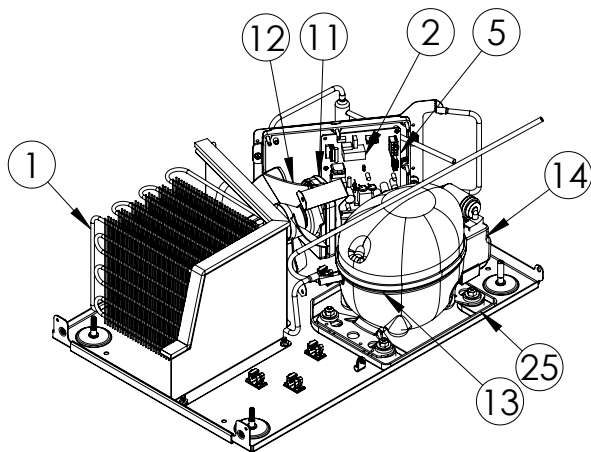

Service Parts List

marvelrefrigeration.com
616-754-5601

MLWC215-SG01A		
ITEM	DESCRIPTION	MARVEL P/N
1	CONDENSER ASSEMBLY	42249375
2	MAIN CONTROL BOARD KIT	S42088705
3	GRILLE	S41015692-SS
4	LED LIGHT STRIP	S68100
5	CONTROL BOARD	S68176
6	BLACK ROCKER LIGHT SWITCH	42246922
7	THERMISTOR ASSEMBLY	S41015903-BLK
8	UI DISPLAY KIT	S68166-01
9	ACCESS COVER	S41015923
10	MECHANICAL HARNESS KIT*	S41015773
11	CONDENSER FAN MOTOR	42248161
12	CONDENSER FAN BLADE	42248160
13	COMPRESSOR	S41015395
14	COMPRESSOR ELECTRICALS	S41015921
15	EVAPORATOR ASSEMBLY	42249373
16	DOOR ASSEMBLY	S42038746
17	EVAP FAN	42249149
18	DOOR GASKET	S31580-052
19	DOOR STOP	S41015708-BLK
20	STRIKER PLATE	S41015709-BLK
21	HINGE PKG	S52411635-CHR
22	4-BOTTLE WINE RACK	S42138841-NAT
23	LEG LEVELERS (4)	42243808
24	POWER CORD	S41050606
25	DRAIN PAN	S41013227
26	CARTON ASSEMBLY*	42249632

* NOT PICTURED