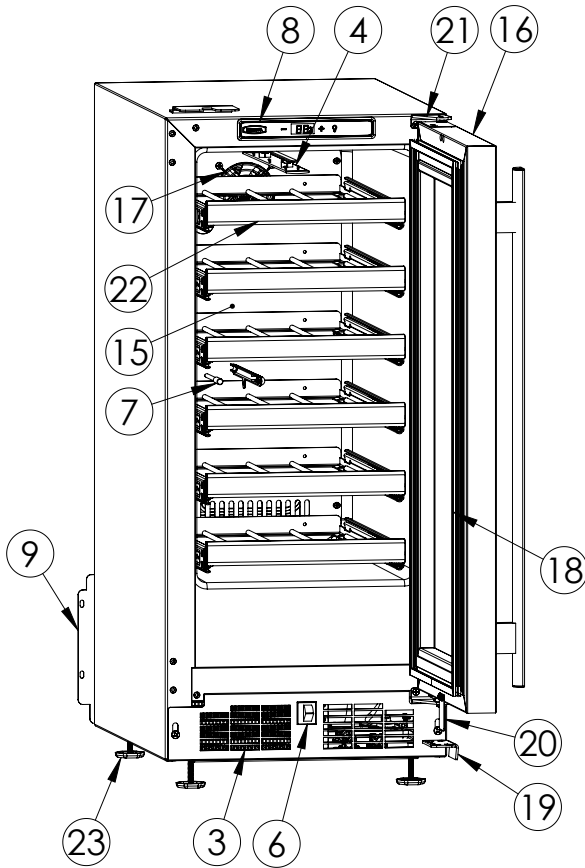

Service Parts List

marvelrefrigeration.com
616-754-5601

MLWC215-SG01A		
ITEM	DESCRIPTION	MARVEL P/N
1	CONDENSER ASSEMBLY	42249375
2	MAIN CONTROL BOARD KIT	S42088705
3	GRILLE	S41015692-SS
4	LED LIGHT STRIP	S68100
5	CONTROL BOARD	S68176
6	BLACK ROCKER LIGHT SWITCH	42246922
7	THERMISTOR ASSEMBLY	S41015903-BLK
8	UI DISPLAY KIT	S68166-01
9	ACCESS COVER	S41015923
10	MECHANICAL HARNESS KIT*	S41015773
11	CONDENSER FAN MOTOR	42248161
12	CONDENSER FAN BLADE	42248160
13	COMPRESSOR	S41015395
14	COMPRESSOR ELECTRICALS	S41015921
15	EVAPORATOR ASSEMBLY	42249373
16	DOOR ASSEMBLY	S42038746
17	EVAP FAN	42249149
18	DOOR GASKET	S31580-052
19	DOOR STOP	S41015708-BLK
20	STRIKER PLATE	S41015709-BLK
21	HINGE PKG	S52411635-CHR
22	4-BOTTLE WINE RACK	S42138841-NAT
23	LEG LEVELERS (4)	42243808
24	POWER CORD	S41050606
25	DRAIN PAN	S41013227
26	CARTON ASSEMBLY*	42249632

* NOT PICTURED