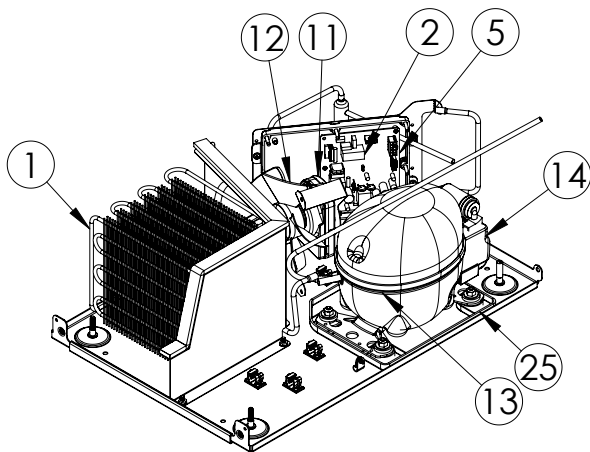

Service Parts List

marvelrefrigeration.com
616-754-5601

MLWC215-SS01A

ITEM	DESCRIPTION	MARVEL P/N
1	CONDENSER ASSEMBLY	42249375
2	MAIN CONTROL BOARD KIT	S42088705
3	GRILLE	S41015692-SS
4	LED LIGHT STRIP	S68100
5	CONTROL BOARD	S68176
6	BLACK ROCKER LIGHT SWITCH	42246922
7	THERMISTOR ASSEMBLY	S41015903-BLK
8	UI DISPLAY KIT	S68166-01
9	ACCESS COVER	S41015923
10	MECHANICAL HARNESS KIT*	S41015773
11	CONDENSER FAN MOTOR	42248161
12	CONDENSER FAN BLADE	42248160
13	COMPRESSOR	S41015395
14	COMPRESSOR ELECTRICALS	S41015921
15	EVAPORATOR ASSEMBLY	42249373
16	DOOR ASSEMBLY	S42038738
17	EVAP FAN	42249149
18	DOOR GASKET	S31580-052
19	DOOR STOP	S41015708-BLK
20	STRIKER PLATE	S41015709-BLK
21	HINGE PKG	S52411635-CHR
22	4-BOTTLE WINE RACK	S42138841-NAT
23	LEG LEVELERS (4)	42243808
24	POWER CORD	S41050606
25	DRAIN PAN	S41013227
26	CARTON ASSEMBLY*	42249632

* NOT PICTURED