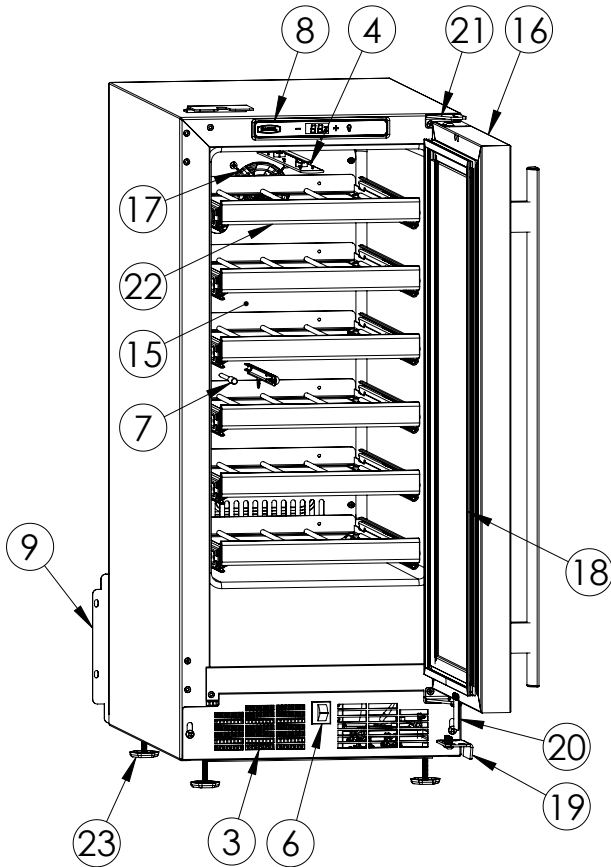

Service Parts List

marvelrefrigeration.com
616-754-5601

MLWC215-SS01A

ITEM	DESCRIPTION	MARVEL P/N
1	CONDENSER ASSEMBLY	42249375
2	MAIN CONTROL BOARD KIT	S42088705
3	GRILLE	S41015692-SS
4	LED LIGHT STRIP	S68100
5	CONTROL BOARD	S68176
6	BLACK ROCKER LIGHT SWITCH	42246922
7	THERMISTOR ASSEMBLY	S41015903-BLK
8	UI DISPLAY KIT	S68166-01
9	ACCESS COVER	S41015923
10	MECHANICAL HARNESS KIT*	S41015773
11	CONDENSER FAN MOTOR	42248161
12	CONDENSER FAN BLADE	42248160
13	COMPRESSOR	S41015395
14	COMPRESSOR ELECTRICALS	S41015921
15	EVAPORATOR ASSEMBLY	42249373
16	DOOR ASSEMBLY	S42038738
17	EVAP FAN	42249149
18	DOOR GASKET	S31580-052
19	DOOR STOP	S41015708-BLK
20	STRIKER PLATE	S41015709-BLK
21	HINGE PKG	S52411635-CHR
22	4-BOTTLE WINE RACK	S42138841-NAT
23	LEG LEVELERS (4)	42243808
24	POWER CORD	S41050606
25	DRAIN PAN	S41013227
26	CARTON ASSEMBLY*	42249632

* NOT PICTURED