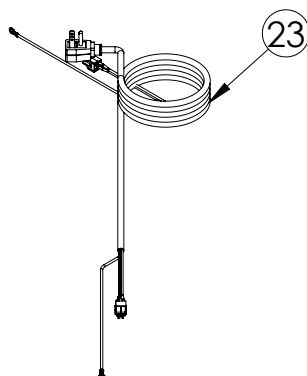

Service Parts List

marvelrefrigeration.com
616-754-5601

MLWC324-IG01A		
ITEM	DESCRIPTION	MARVEL P/N
1	CONDENSER ASSEMBLY	S41015869
2	MAIN CONTROL BOARD KIT	S42088820
3	GRILLE	S41015806-BLK
4	LED LIGHT STRIP	S68100
5	BLACK ROCKER LIGHT SWITCH	42246922
6	EVAPORATOR ASSEMBLY	42249115
7	THERMISTOR ASSEMBLY	S41015903-BLK
8	UI DISPLAY KIT	S68166-01
9	ACCESS COVER	S41015716
10	MECHANICAL HARNESS KIT*	S41015773
11	CONDENSER FAN ASSEMBLY	42249159
12	COMPRESSOR	S41015395
13	COMPRESSOR ELECTRICALS	S41015921
14	DOOR ASSEMBLY	S42038743
15	EVAP FAN	42249149
16	DOOR GASKET	S31580-035
17	DOOR STOP	S41015708-BLK
18	STRIKER PLATE	S41015709-BLK
19	HINGE PKG	S52411635-CHR
20	DISPLAY RACK	S42138843-NAT
21	8-BOTTLE WINE RACK	S42138842-NAT
22	LEG LEVELERS (4)	42243808
23	POWER CORD	S41050606
24	DRAIN PAN	S41013227
25	DRIER	S41013226
26	CARTON ASSEMBLY*	42249633

* NOT PICTURED