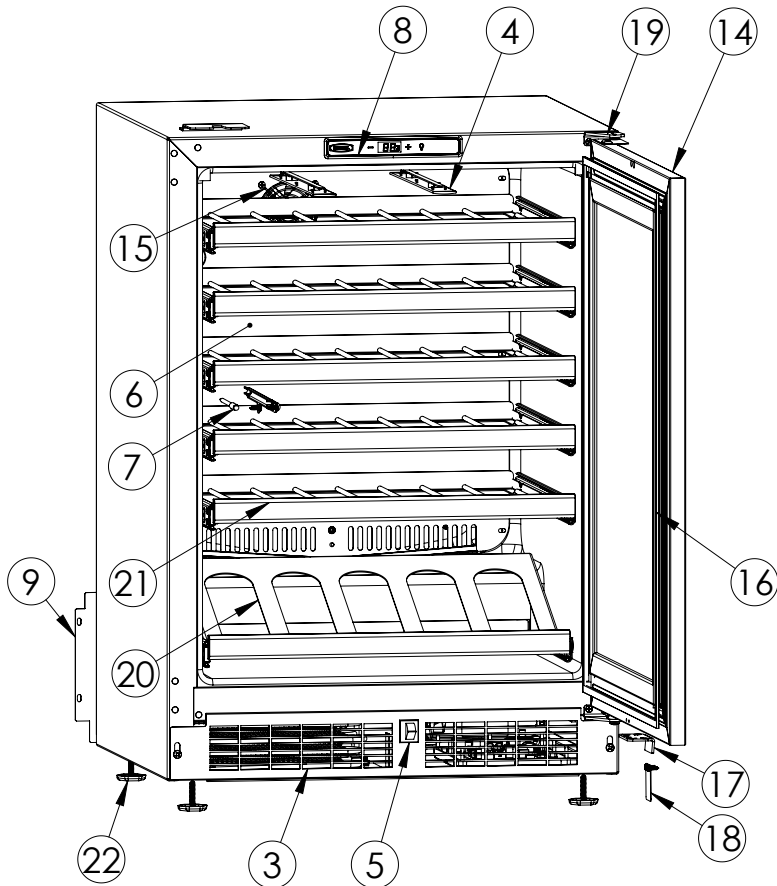

Service Parts List

marvelrefrigeration.com
616-754-5601

MLWC324-IG01A		
ITEM	DESCRIPTION	MARVEL P/N
1	CONDENSER ASSEMBLY	S41015869
2	MAIN CONTROL BOARD KIT	S42088820
3	GRILLE	S41015806-BLK
4	LED LIGHT STRIP	S68100
5	BLACK ROCKER LIGHT SWITCH	42246922
6	EVAPORATOR ASSEMBLY	42249115
7	THERMISTOR ASSEMBLY	S41015903-BLK
8	UI DISPLAY KIT	S68166-01
9	ACCESS COVER	S41015716
10	MECHANICAL HARNESS KIT*	S41015773
11	CONDENSER FAN ASSEMBLY	42249159
12	COMPRESSOR	S41015395
13	COMPRESSOR ELECTRICALS	S41015921
14	DOOR ASSEMBLY	S42038743
15	EVAP FAN	42249149
16	DOOR GASKET	S31580-035
17	DOOR STOP	S41015708-BLK
18	STRIKER PLATE	S41015709-BLK
19	HINGE PKG	S52411635-CHR
20	DISPLAY RACK	S42138843-NAT
21	8-BOTTLE WINE RACK	S42138842-NAT
22	LEG LEVELERS (4)	42243808
23	POWER CORD	S41050606
24	DRAIN PAN	S41013227
25	DRIER	S41013226
26	CARTON ASSEMBLY*	42249633

* NOT PICTURED