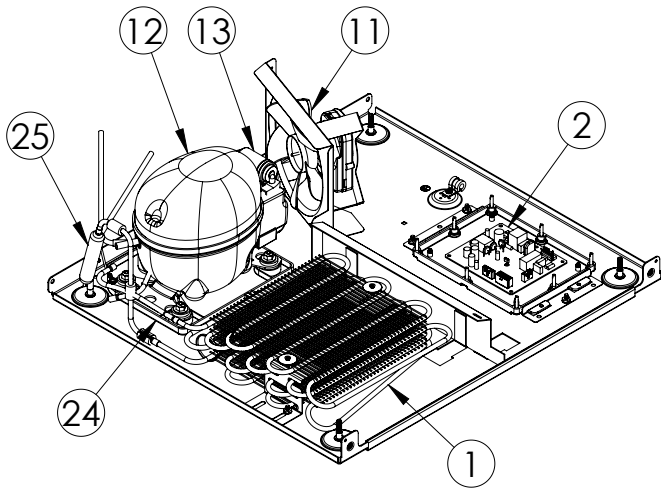

Service Parts List

marvelrefrigeration.com
616-754-5601

MLWC324-IG01A		
ITEM	DESCRIPTION	MARVEL P/N
1	CONDENSER ASSEMBLY	S41015869
2	MAIN CONTROL BOARD KIT	S42088820
3	GRILLE	S41015806-BLK
4	LED LIGHT STRIP	S68100
5	BLACK ROCKER LIGHT SWITCH	42246922
6	EVAPORATOR ASSEMBLY	42249115
7	THERMISTOR ASSEMBLY	S41015903-BLK
8	UI DISPLAY KIT	S68166-01
9	ACCESS COVER	S41015716
10	MECHANICAL HARNESS KIT*	S41015773
11	CONDENSER FAN ASSEMBLY	42249159
12	COMPRESSOR	S41015395
13	COMPRESSOR ELECTRICALS	S41015921
14	DOOR ASSEMBLY	S42038743
15	EVAP FAN	42249149
16	DOOR GASKET	S31580-035
17	DOOR STOP	S41015708-BLK
18	STRIKER PLATE	S41015709-BLK
19	HINGE PKG	S52411635-CHR
20	DISPLAY RACK	S42138843-NAT
21	8-BOTTLE WINE RACK	S42138842-NAT
22	LEG LEVELERS (4)	42243808
23	POWER CORD	S41050606
24	DRAIN PAN	S41013227
25	DRIER	S41013226
26	CARTON ASSEMBLY*	42249633

* NOT PICTURED