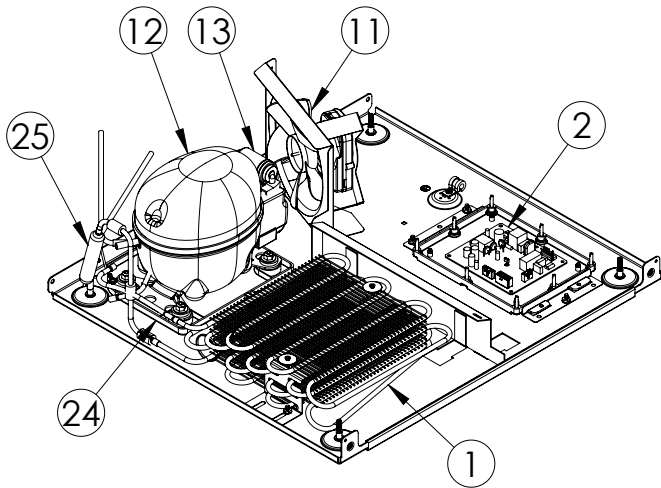

Service Parts List

marvelrefrigeration.com
616-754-5601

MLWC324-IS01A		
ITEM	DESCRIPTION	MARVEL P/N
1	CONDENSER ASSEMBLY	S41015869
2	MAIN CONTROL BOARD KIT	S42088820
3	GRILLE	S41015806-BLK
4	LED LIGHT STRIP	S68100
5	BLACK ROCKER LIGHT SWITCH	42246922
6	EVAPORATOR ASSEMBLY	42249115
7	THERMISTOR ASSEMBLY	S41015903-BLK
8	UI DISPLAY KIT	S68166-01
9	ACCESS COVER	S41015716
10	MECHANICAL HARNESS KIT*	S41015773
11	CONDENSER FAN ASSEMBLY	42249159
12	COMPRESSOR	S41015395
13	COMPRESSOR ELECTRICALS	S41015921
14	DOOR ASSEMBLY	S42038765
15	EVAP FAN	42249149
16	DOOR GASKET	S31580-035
17	DOOR STOP	S41015708-BLK
18	STRIKER PLATE	S41015709-BLK
19	HINGE PKG	S52411635-CHR
20	DISPLAY RACK	S42138843-NAT
21	8-BOTTLE WINE RACK	S42138842-NAT
22	LEG LEVELERS (4)	42243808
23	POWER CORD	S41050606
24	DRAIN PAN	S41013227
25	DRIER	S41013226
26	CARTON ASSEMBLY*	42249633

* NOT PICTURED