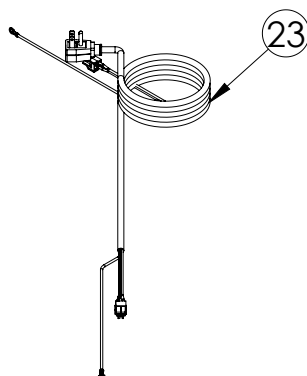

Service Parts List

marvelrefrigeration.com
616-754-5601

MLWC324-IS01A		
ITEM	DESCRIPTION	MARVEL P/N
1	CONDENSER ASSEMBLY	S41015869
2	MAIN CONTROL BOARD KIT	S42088820
3	GRILLE	S41015806-BLK
4	LED LIGHT STRIP	S68100
5	BLACK ROCKER LIGHT SWITCH	42246922
6	EVAPORATOR ASSEMBLY	42249115
7	THERMISTOR ASSEMBLY	S41015903-BLK
8	UI DISPLAY KIT	S68166-01
9	ACCESS COVER	S41015716
10	MECHANICAL HARNESS KIT*	S41015773
11	CONDENSER FAN ASSEMBLY	42249159
12	COMPRESSOR	S41015395
13	COMPRESSOR ELECTRICALS	S41015921
14	DOOR ASSEMBLY	S42038765
15	EVAP FAN	42249149
16	DOOR GASKET	S31580-035
17	DOOR STOP	S41015708-BLK
18	STRIKER PLATE	S41015709-BLK
19	HINGE PKG	S52411635-CHR
20	DISPLAY RACK	S42138843-NAT
21	8-BOTTLE WINE RACK	S42138842-NAT
22	LEG LEVELERS (4)	42243808
23	POWER CORD	S41050606
24	DRAIN PAN	S41013227
25	DRIER	S41013226
26	CARTON ASSEMBLY*	42249633

* NOT PICTURED