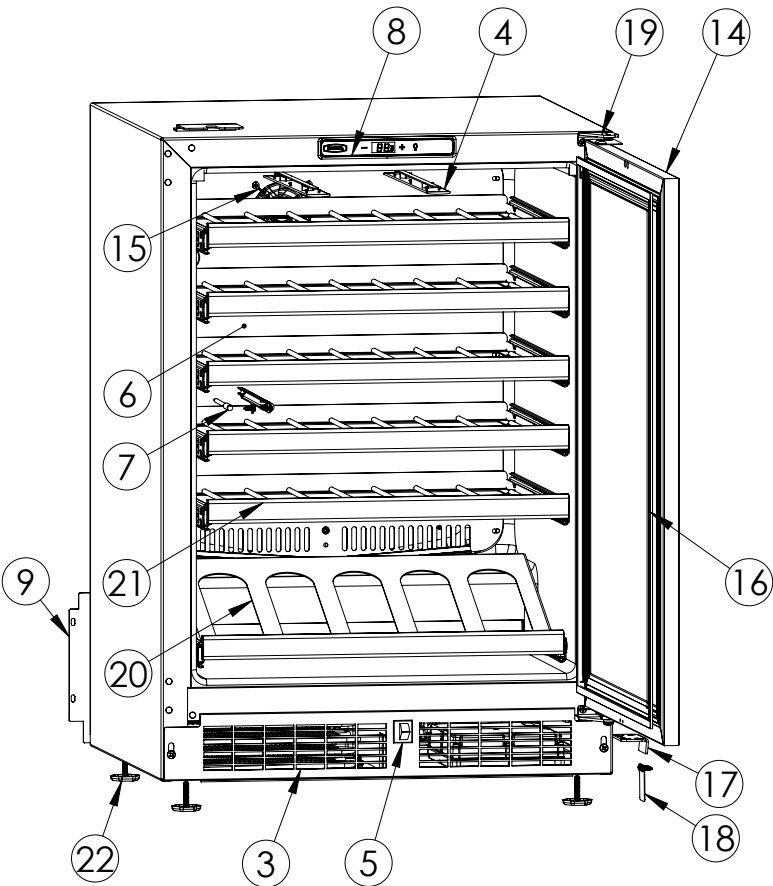

Service Parts List

marvelrefrigeration.com
616-754-5601

MLWC324-IS01A		
ITEM	DESCRIPTION	MARVEL P/N
1	CONDENSER ASSEMBLY	S41015869
2	MAIN CONTROL BOARD KIT	S42088820
3	GRILLE	S41015806-BLK
4	LED LIGHT STRIP	S68100
5	BLACK ROCKER LIGHT SWITCH	42246922
6	EVAPORATOR ASSEMBLY	42249115
7	THERMISTOR ASSEMBLY	S41015903-BLK
8	UI DISPLAY KIT	S68166-01
9	ACCESS COVER	S41015716
10	MECHANICAL HARNESS KIT*	S41015773
11	CONDENSER FAN ASSEMBLY	42249159
12	COMPRESSOR	S41015395
13	COMPRESSOR ELECTRICALS	S41015921
14	DOOR ASSEMBLY	S42038765
15	EVAP FAN	42249149
16	DOOR GASKET	S31580-035
17	DOOR STOP	S41015708-BLK
18	STRIKER PLATE	S41015709-BLK
19	HINGE PKG	S52411635-CHR
20	DISPLAY RACK	S42138843-NAT
21	8-BOTTLE WINE RACK	S42138842-NAT
22	LEG LEVELERS (4)	42243808
23	POWER CORD	S41050606
24	DRAIN PAN	S41013227
25	DRIER	S41013226
26	CARTON ASSEMBLY*	42249633

* NOT PICTURED