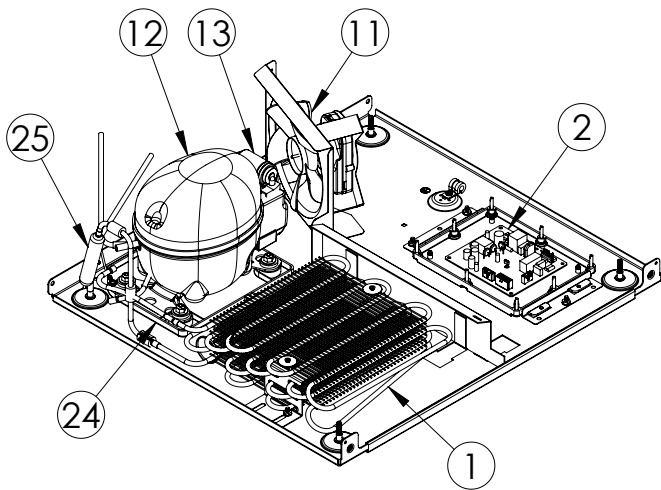

# Service Parts List

marvelrefrigeration.com  
616-754-5601

MLWC324-SS01A		
ITEM	DESCRIPTION	MARVEL P/N
1	CONDENSER ASSEMBLY	S41015869
2	MAIN CONTROL BOARD KIT	S42088820
3	GRILLE	S41015806-SS
4	LED LIGHT STRIP	S68100
5	BLACK ROCKER LIGHT SWITCH	42246922
6	EVAPORATOR ASSEMBLY	42249115
7	THERMISTOR ASSEMBLY	S41015903-BLK
8	UI DISPLAY KIT	S68166-01
9	ACCESS COVER	S41015716
10	MECHANICAL HARNESS KIT*	S41015773
11	CONDENSER FAN ASSEMBLY	42249159
12	COMPRESSOR	S41015395
13	COMPRESSOR ELECTRICALS	S41015921
14	DOOR ASSEMBLY	S42038739
15	EVAP FAN	42249149
16	DOOR GASKET	S31580-035
17	DOOR STOP	S41015708-BLK
18	STRIKER PLATE	S41015709-BLK
19	HINGE PKG	S52411635-CHR
20	DISPLAY RACK	S42138843-NAT
21	8-BOTTLE WINE RACK	S42138842-NAT
22	LEG LEVELERS (4)	42243808
23	POWER CORD	S41050606
24	DRAIN PAN	S41013227
25	DRIER	S41013226
26	CARTON ASSEMBLY*	42249633

\* NOT PICTURED