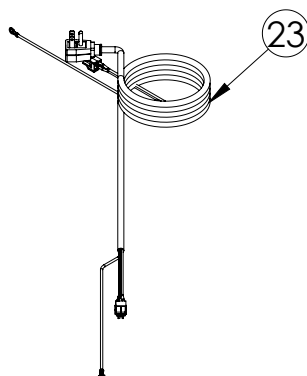

# Service Parts List

marvelrefrigeration.com  
616-754-5601

MLWC324-SS01A		
ITEM	DESCRIPTION	MARVEL P/N
1	CONDENSER ASSEMBLY	S41015869
2	MAIN CONTROL BOARD KIT	S42088820
3	GRILLE	S41015806-SS
4	LED LIGHT STRIP	S68100
5	BLACK ROCKER LIGHT SWITCH	42246922
6	EVAPORATOR ASSEMBLY	42249115
7	THERMISTOR ASSEMBLY	S41015903-BLK
8	UI DISPLAY KIT	S68166-01
9	ACCESS COVER	S41015716
10	MECHANICAL HARNESS KIT*	S41015773
11	CONDENSER FAN ASSEMBLY	42249159
12	COMPRESSOR	S41015395
13	COMPRESSOR ELECTRICALS	S41015921
14	DOOR ASSEMBLY	S42038739
15	EVAP FAN	42249149
16	DOOR GASKET	S31580-035
17	DOOR STOP	S41015708-BLK
18	STRIKER PLATE	S41015709-BLK
19	HINGE PKG	S52411635-CHR
20	DISPLAY RACK	S42138843-NAT
21	8-BOTTLE WINE RACK	S42138842-NAT
22	LEG LEVELERS (4)	42243808
23	POWER CORD	S41050606
24	DRAIN PAN	S41013227
25	DRIER	S41013226
26	CARTON ASSEMBLY*	42249633

\* NOT PICTURED