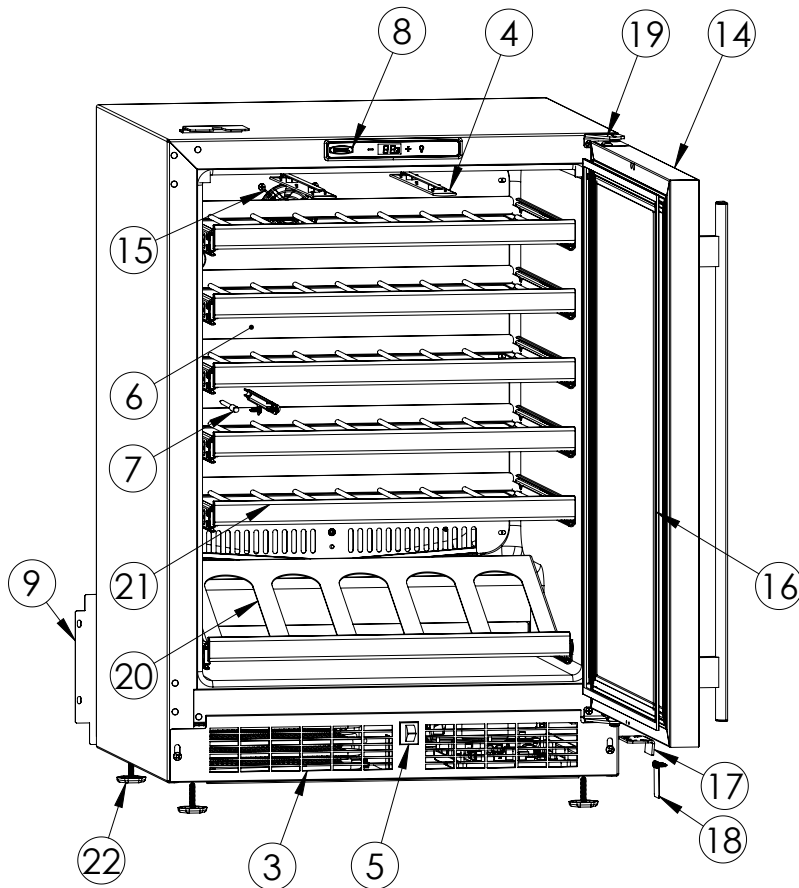

# Service Parts List

marvelrefrigeration.com  
616-754-5601

MLWC324-SS01A		
ITEM	DESCRIPTION	MARVEL P/N
1	CONDENSER ASSEMBLY	S41015869
2	MAIN CONTROL BOARD KIT	S42088820
3	GRILLE	S41015806-SS
4	LED LIGHT STRIP	S68100
5	BLACK ROCKER LIGHT SWITCH	42246922
6	EVAPORATOR ASSEMBLY	42249115
7	THERMISTOR ASSEMBLY	S41015903-BLK
8	UI DISPLAY KIT	S68166-01
9	ACCESS COVER	S41015716
10	MECHANICAL HARNESS KIT*	S41015773
11	CONDENSER FAN ASSEMBLY	42249159
12	COMPRESSOR	S41015395
13	COMPRESSOR ELECTRICALS	S41015921
14	DOOR ASSEMBLY	S42038739
15	EVAP FAN	42249149
16	DOOR GASKET	S31580-035
17	DOOR STOP	S41015708-BLK
18	STRIKER PLATE	S41015709-BLK
19	HINGE PKG	S52411635-CHR
20	DISPLAY RACK	S42138843-NAT
21	8-BOTTLE WINE RACK	S42138842-NAT
22	LEG LEVELERS (4)	42243808
23	POWER CORD	S41050606
24	DRAIN PAN	S41013227
25	DRIER	S41013226
26	CARTON ASSEMBLY*	42249633

\* NOT PICTURED