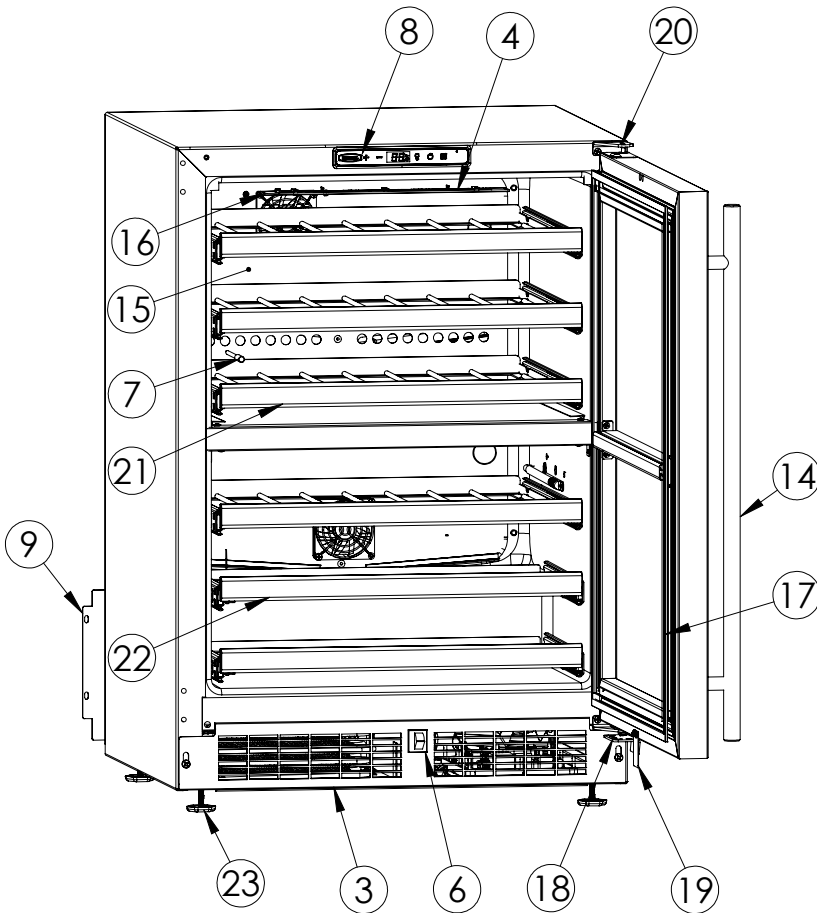

## MLWD224-SG01A

ITEM	DESCRIPTION	MARVEL P/N
1	CONDENSER ASSEMBLY	S42419034
2	MAIN CONTROL BOARD KIT	S42088795
3	GRILLE	S41015806-BLK
4	LED LIGHT STRIP	S68100
5	CONTROL BOARD	S68177
6	DOOR ROCKER LIGHT SWITCH	42246922
7	THERMISTOR ASSEMBLY	S41015903-BLK
8	UI DISPLAY KIT	S68167-01
9	ACCESS COVER	S41016192
10	115v MECHANICAL HARNESS KIT *	S41016110
11	CONDENSER FAN MOTOR	S42419042
12	EMBRACO COMPRESSOR	S41015395
13	COMPRESSOR ELECTRICALS	S41015921
14	DOOR ASSEMBLY	S42038797
15	EVAPORATOR ASSEMBLY	S42419044
16	EVAP FAN ASSEMBLY	S41016094
17	DOOR GASKET	S31580-035
18	DOOR STOP	S41015708-BLK
19	STRIKER PLATE	S41015709-BLK
20	HINGE KIT	S52411635-CHR
21	UPPER WINE SHELF	S42138842-NAT
22	LOWER WINE SHELF	S42138857-NAT
23	LEG LEVELERS (4)	42243808
24	POWER CORD	S41050606
25	CARTON ASSEMBLY *	42249633