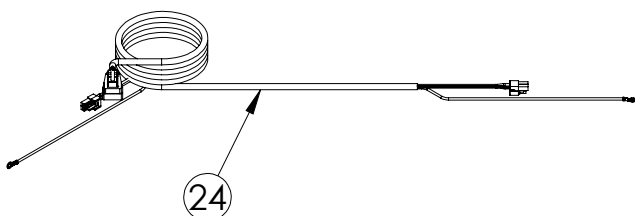

## MLWD224-SG01A

ITEM	DESCRIPTION	MARVEL P/N
1	CONDENSER ASSEMBLY	S42419034
2	MAIN CONTROL BOARD KIT	S42088795
3	GRILLE	S41015806-BLK
4	LED LIGHT STRIP	S68100
5	CONTROL BOARD	S68177
6	DOOR ROCKER LIGHT SWITCH	42246922
7	THERMISTOR ASSEMBLY	S41015903-BLK
8	UI DISPLAY KIT	S68167-01
9	ACCESS COVER	S41016192
10	115v MECHANICAL HARNESS KIT *	S41016110
11	CONDENSER FAN MOTOR	S42419042
12	EMBRACO COMPRESSOR	S41015395
13	COMPRESSOR ELECTRICALS	S41015921
14	DOOR ASSEMBLY	S42038797
15	EVAPORATOR ASSEMBLY	S42419044
16	EVAP FAN ASSEMBLY	S41016094
17	DOOR GASKET	S31580-035
18	DOOR STOP	S41015708-BLK
19	STRIKER PLATE	S41015709-BLK
20	HINGE KIT	S52411635-CHR
21	UPPER WINE SHELF	S42138842-NAT
22	LOWER WINE SHELF	S42138857-NAT
23	LEG LEVELERS (4)	42243808
24	POWER CORD	S41050606
25	CARTON ASSEMBLY *	42249633