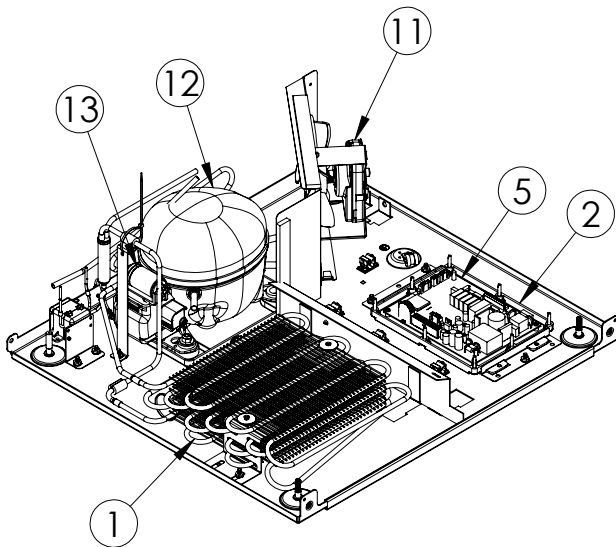

## MLWD224-SG01A

ITEM	DESCRIPTION	MARVEL P/N
1	CONDENSER ASSEMBLY	S42419034
2	MAIN CONTROL BOARD KIT	S42088795
3	GRILLE	S41015806-BLK
4	LED LIGHT STRIP	S68100
5	CONTROL BOARD	S68177
6	DOOR ROCKER LIGHT SWITCH	42246922
7	THERMISTOR ASSEMBLY	S41015903-BLK
8	UI DISPLAY KIT	S68167-01
9	ACCESS COVER	S41016192
10	115v MECHANICAL HARNESS KIT *	S41016110
11	CONDENSER FAN MOTOR	S42419042
12	EMBRACO COMPRESSOR	S41015395
13	COMPRESSOR ELECTRICALS	S41015921
14	DOOR ASSEMBLY	S42038797
15	EVAPORATOR ASSEMBLY	S42419044
16	EVAP FAN ASSEMBLY	S41016094
17	DOOR GASKET	S31580-035
18	DOOR STOP	S41015708-BLK
19	STRIKER PLATE	S41015709-BLK
20	HINGE KIT	S52411635-CHR
21	UPPER WINE SHELF	S42138842-NAT
22	LOWER WINE SHELF	S42138857-NAT
23	LEG LEVELERS (4)	42243808
24	POWER CORD	S41050606
25	CARTON ASSEMBLY *	42249633