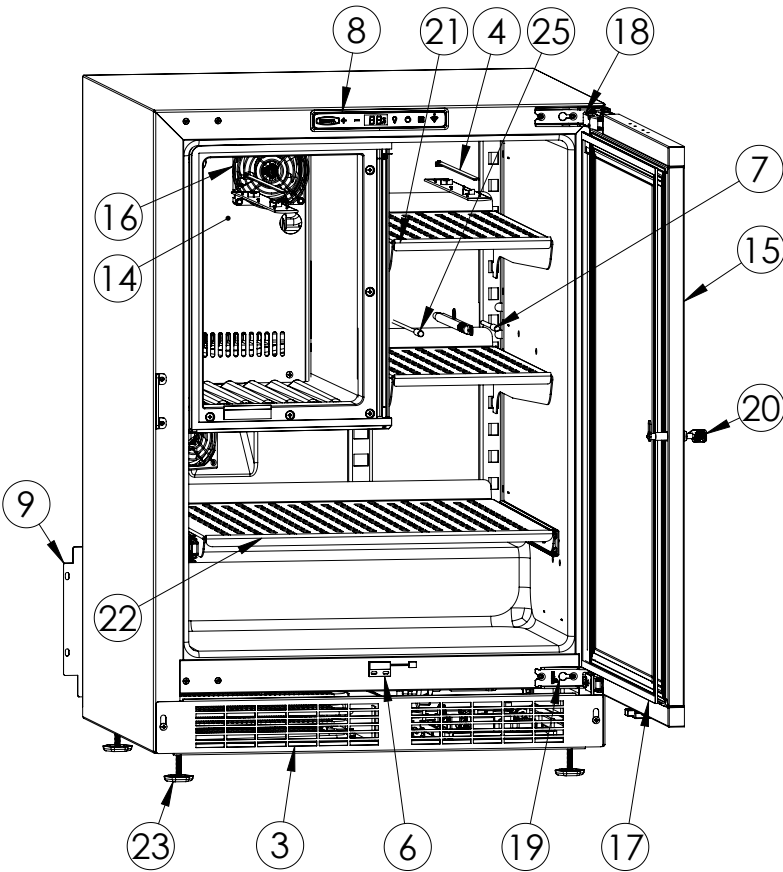

## MPRF424-IS31A

| ITEM | DESCRIPTION            | MARVEL P/N    |
|------|------------------------|---------------|
| 1    | CONDENSER ASSEMBLY     | 42249374      |
| 2    | MAIN CONTROL BOARD KIT | S42088795     |
| 3    | GRILLE                 | S41015650-BLK |
| 4    | LED LIGHT STRIP        | S68178        |
| 5    | CONTROL BOARD          | S68177        |
| 6    | REED SWITCH            | S66010        |
| 7    | THERMISTOR ASSEMBLY    | S41015903-BLK |
| 8    | UI DISPLAY KIT         | S68167-01     |
| 9    | ACCESS COVER           | S41016032     |
| 10   | MECHANICAL HARNESS*    | S41015905     |
| 11   | CONDENSER FAN MOTOR    | 42249159      |
| 12   | COMPRESSOR             | S41015689     |
| 13   | COMPRESSOR ELECTRICALS | S41015922     |
| 14   | EVAPORATOR ASSEMBLY    | S41013571     |
| 15   | DOOR ASSEMBLY          | S42038711     |
| 16   | EVAP FAN               | S41013588     |
| 17   | DOOR GASKET            | S31580-035    |
| 18   | UPPER HINGE            | S41013108-RH  |
| 19   | LOWER HINGE            | S41013197-RH  |
| 20   | KEYS (2)               | S41013540     |
| 21   | HALF SHELF             | S41014452-SS  |
| 22   | SLIDING SHELF          | S42138556     |
| 23   | LEG LEVELERS (4)       | 42243808      |
| 24   | POWER CORD             | S41050606     |
| 25   | EVAP THERMISTOR        | S68092        |
| 26   | DRAIN PAN              | S41013227     |
| 27   | DRIER                  | S41013226     |
| 28   | CARTON ASSEMBLY *      | 42249633      |
| 29   | DEFROST HEATER         | 42249372      |
| 30   | DEFROST THERMOSTAT     | S41013590     |