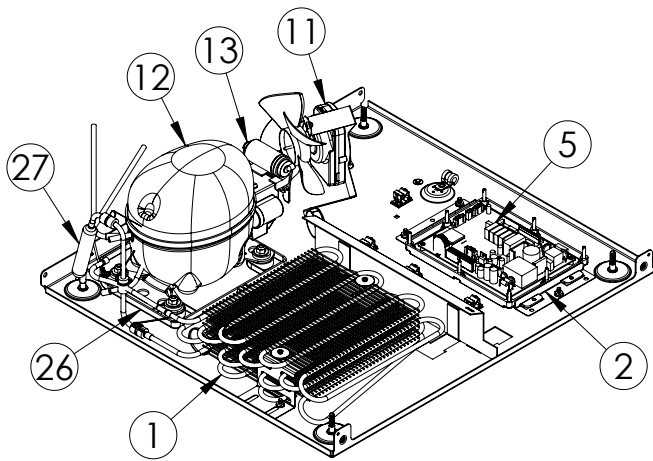

## MPRF424-IS31A

| ITEM | DESCRIPTION            | MARVEL P/N    |
|------|------------------------|---------------|
| 1    | CONDENSER ASSEMBLY     | 42249374      |
| 2    | MAIN CONTROL BOARD KIT | S42088795     |
| 3    | GRILLE                 | S41015650-BLK |
| 4    | LED LIGHT STRIP        | S68178        |
| 5    | CONTROL BOARD          | S68177        |
| 6    | REED SWITCH            | S66010        |
| 7    | THERMISTOR ASSEMBLY    | S41015903-BLK |
| 8    | UI DISPLAY KIT         | S68167-01     |
| 9    | ACCESS COVER           | S41016032     |
| 10   | MECHANICAL HARNESS*    | S41015905     |
| 11   | CONDENSER FAN MOTOR    | 42249159      |
| 12   | COMPRESSOR             | S41015689     |
| 13   | COMPRESSOR ELECTRICALS | S41015922     |
| 14   | EVAPORATOR ASSEMBLY    | S41013571     |
| 15   | DOOR ASSEMBLY          | S42038711     |
| 16   | EVAP FAN               | S41013588     |
| 17   | DOOR GASKET            | S31580-035    |
| 18   | UPPER HINGE            | S41013108-RH  |
| 19   | LOWER HINGE            | S41013197-RH  |
| 20   | KEYS (2)               | S41013540     |
| 21   | HALF SHELF             | S41014452-SS  |
| 22   | SLIDING SHELF          | S42138556     |
| 23   | LEG LEVELERS (4)       | 42243808      |
| 24   | POWER CORD             | S41050606     |
| 25   | EVAP THERMISTOR        | S68092        |
| 26   | DRAIN PAN              | S41013227     |
| 27   | DRIER                  | S41013226     |
| 28   | CARTON ASSEMBLY *      | 42249633      |
| 29   | DEFROST HEATER         | 42249372      |
| 30   | DEFROST THERMOSTAT     | S41013590     |