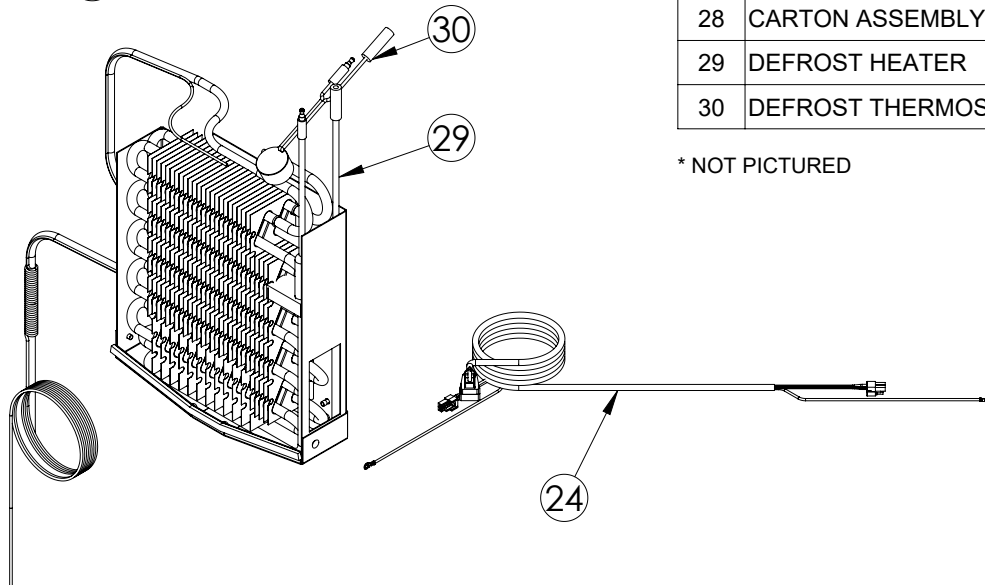

## MPRF424-IS31A

| ITEM | DESCRIPTION            | MARVEL P/N    |
|------|------------------------|---------------|
| 1    | CONDENSER ASSEMBLY     | 42249374      |
| 2    | MAIN CONTROL BOARD KIT | S42088795     |
| 3    | GRILLE                 | S41015650-BLK |
| 4    | LED LIGHT STRIP        | S68178        |
| 5    | CONTROL BOARD          | S68177        |
| 6    | REED SWITCH            | S66010        |
| 7    | THERMISTOR ASSEMBLY    | S41015903-BLK |
| 8    | UI DISPLAY KIT         | S68167-01     |
| 9    | ACCESS COVER           | S41016032     |
| 10   | MECHANICAL HARNESS*    | S41015905     |
| 11   | CONDENSER FAN MOTOR    | 42249159      |
| 12   | COMPRESSOR             | S41015689     |
| 13   | COMPRESSOR ELECTRICALS | S41015922     |
| 14   | EVAPORATOR ASSEMBLY    | S41013571     |
| 15   | DOOR ASSEMBLY          | S42038711     |
| 16   | EVAP FAN               | S41013588     |
| 17   | DOOR GASKET            | S31580-035    |
| 18   | UPPER HINGE            | S41013108-RH  |
| 19   | LOWER HINGE            | S41013197-RH  |
| 20   | KEYS (2)               | S41013540     |
| 21   | HALF SHELF             | S41014452-SS  |
| 22   | SLIDING SHELF          | S42138556     |
| 23   | LEG LEVELERS (4)       | 42243808      |
| 24   | POWER CORD             | S41050606     |
| 25   | EVAP THERMISTOR        | S68092        |
| 26   | DRAIN PAN              | S41013227     |
| 27   | DRIER                  | S41013226     |
| 28   | CARTON ASSEMBLY *      | 42249633      |
| 29   | DEFROST HEATER         | 42249372      |
| 30   | DEFROST THERMOSTAT     | S41013590     |