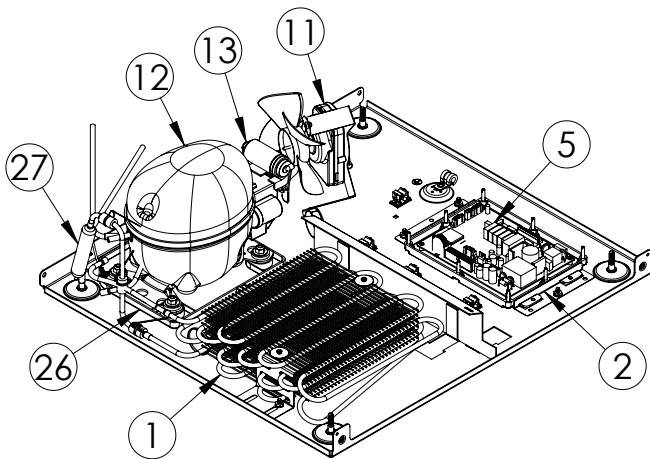

Service Parts List

marvelrefrigeration.com
616-754-5601

MPRF424-SS31A		
ITEM	DESCRIPTION	MARVEL P/N
1	CONDENSER ASSEMBLY	42249374
2	MAIN CONTROL BOARD KIT	S42088795
3	GRILLE	S41015650-SS
4	LED LIGHT STRIP	S68178
5	CONTROL BOARD	S68177
6	REED SWITCH	S66010
7	THERMISTOR ASSEMBLY	S41015903-BLK
8	UI DISPLAY KIT	S68167-01
9	ACCESS COVER	S41016032
10	MECHANICAL HARNESS*	S41015905
11	CONDENSER FAN MOTOR	42249159
12	COMPRESSOR	S41015689
13	COMPRESSOR ELECTRICALS	S41015922
14	EVAPORATOR ASSEMBLY	S41013571
15	DOOR ASSEMBLY	S42038710
16	EVAP FAN	S41013588
17	DOOR GASKET	S31580-035
18	UPPER HINGE	S41013108-RH
19	LOWER HINGE	S41013197-RH
20	KEYS (2)	S41013540
21	HALF SHELF	S41014452-SS
22	SLIDING SHELF	S42138556
23	LEG LEVELERS (4)	42243808
24	POWER CORD	S41050606
25	EVAP THERMISTOR	S68092
26	DRAIN PAN	S41013227
27	DRIER	S41013226
28	CARTON ASSEMBLY *	42249633
29	DEFROST HEATER	42249372
30	DEFROST THERMOSTAT	S41013590
31	DOOR HANDLE	42249126

* NOT PICTURED