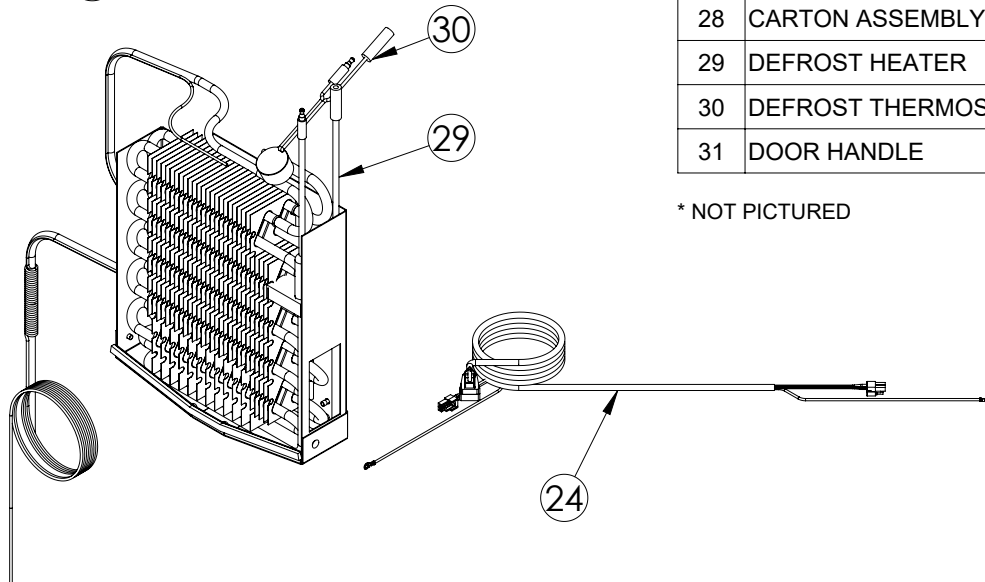

Service Parts List

marvelrefrigeration.com
616-754-5601

MPRF424-SS31A		
ITEM	DESCRIPTION	MARVEL P/N
1	CONDENSER ASSEMBLY	42249374
2	MAIN CONTROL BOARD KIT	S42088795
3	GRILLE	S41015650-SS
4	LED LIGHT STRIP	S68178
5	CONTROL BOARD	S68177
6	REED SWITCH	S66010
7	THERMISTOR ASSEMBLY	S41015903-BLK
8	UI DISPLAY KIT	S68167-01
9	ACCESS COVER	S41016032
10	MECHANICAL HARNESS*	S41015905
11	CONDENSER FAN MOTOR	42249159
12	COMPRESSOR	S41015689
13	COMPRESSOR ELECTRICALS	S41015922
14	EVAPORATOR ASSEMBLY	S41013571
15	DOOR ASSEMBLY	S42038710
16	EVAP FAN	S41013588
17	DOOR GASKET	S31580-035
18	UPPER HINGE	S41013108-RH
19	LOWER HINGE	S41013197-RH
20	KEYS (2)	S41013540
21	HALF SHELF	S41014452-SS
22	SLIDING SHELF	S42138556
23	LEG LEVELERS (4)	42243808
24	POWER CORD	S41050606
25	EVAP THERMISTOR	S68092
26	DRAIN PAN	S41013227
27	DRIER	S41013226
28	CARTON ASSEMBLY *	42249633
29	DEFROST HEATER	42249372
30	DEFROST THERMOSTAT	S41013590
31	DOOR HANDLE	42249126