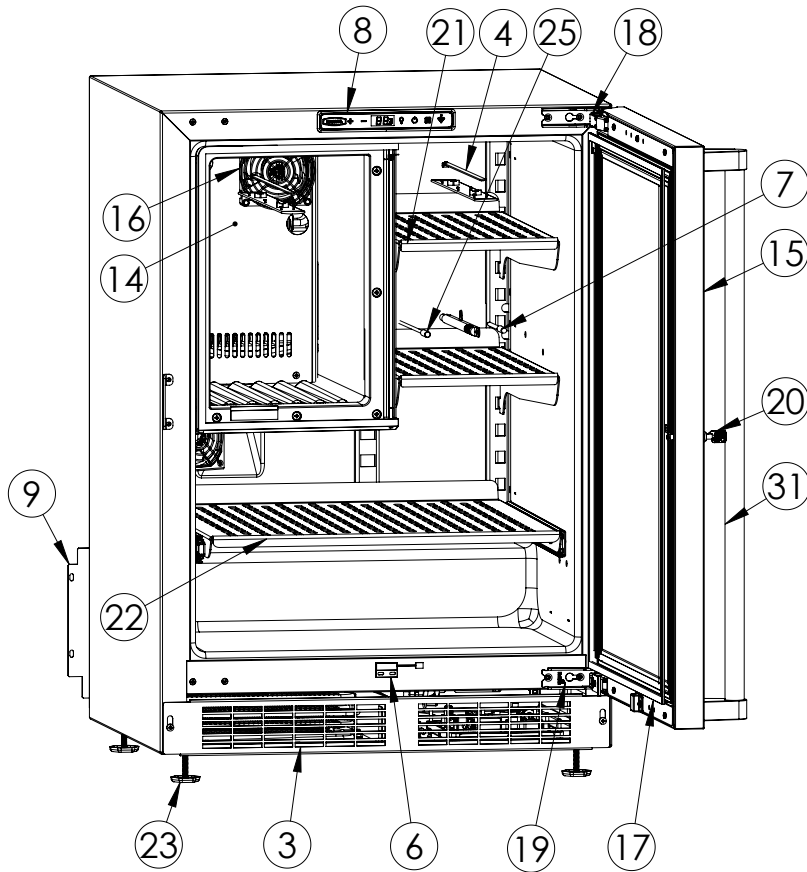

Service Parts List

marvelrefrigeration.com
616-754-5601

MPRF424-SS31A		
ITEM	DESCRIPTION	MARVEL P/N
1	CONDENSER ASSEMBLY	42249374
2	MAIN CONTROL BOARD KIT	S42088795
3	GRILLE	S41015650-SS
4	LED LIGHT STRIP	S68178
5	CONTROL BOARD	S68177
6	REED SWITCH	S66010
7	THERMISTOR ASSEMBLY	S41015903-BLK
8	UI DISPLAY KIT	S68167-01
9	ACCESS COVER	S41016032
10	MECHANICAL HARNESS*	S41015905
11	CONDENSER FAN MOTOR	42249159
12	COMPRESSOR	S41015689
13	COMPRESSOR ELECTRICALS	S41015922
14	EVAPORATOR ASSEMBLY	S41013571
15	DOOR ASSEMBLY	S42038710
16	EVAP FAN	S41013588
17	DOOR GASKET	S31580-035
18	UPPER HINGE	S41013108-RH
19	LOWER HINGE	S41013197-RH
20	KEYS (2)	S41013540
21	HALF SHELF	S41014452-SS
22	SLIDING SHELF	S42138556
23	LEG LEVELERS (4)	42243808
24	POWER CORD	S41050606
25	EVAP THERMISTOR	S68092
26	DRAIN PAN	S41013227
27	DRIER	S41013226
28	CARTON ASSEMBLY *	42249633
29	DEFROST HEATER	42249372
30	DEFROST THERMOSTAT	S41013590
31	DOOR HANDLE	42249126

* NOT PICTURED