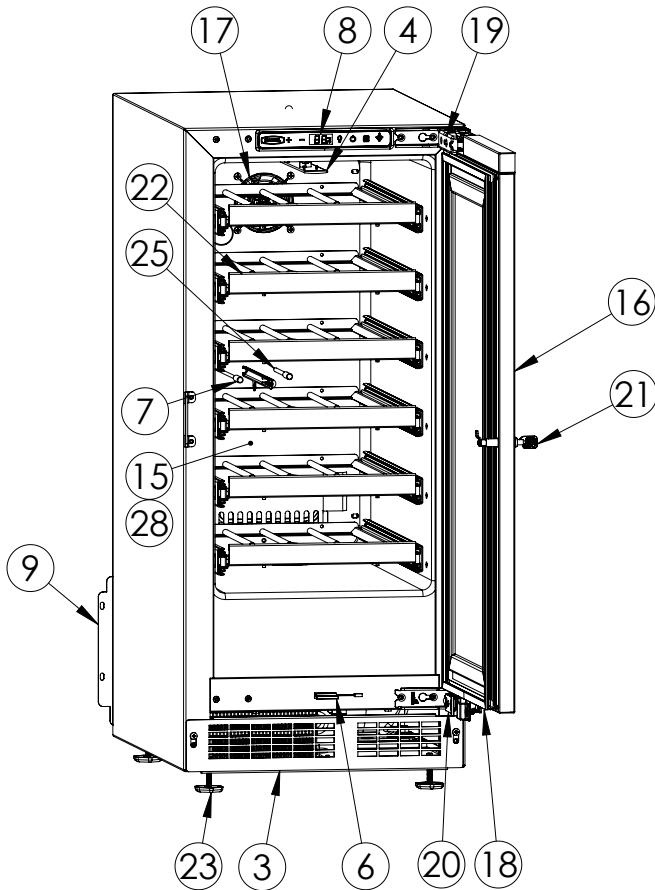

Service Parts List

marvelrefrigeration.com
616-754-5601

MPWC415-IG31A		
ITEM	DESCRIPTION	MARVEL P/N
1	CONDENSER ASSEMBLY	S41015859
2	MAIN CONTROL BOARD KIT	S42088805
3	GRILLE	S41015751-BLK
4	LED LIGHT STRIP	S68178
5	CONTROL BOARD	S68177
6	REED SWITCH	S66010
7	THERMISTOR ASSEMBLY	S41015903-BLK
8	UI DISPLAY KIT	S68167-01
9	ACCESS COVER	S41015923
10	115v MECHANICAL HARNESS KIT*	S41015773
11	CONDENSER FAN MOTOR	42248161
12	CONDENSOR FAN BLADE	42248160
13	EMBRACO COMPRESSOR	S41015395
14	COMPRESSOR ELECTRICALS	S41015921
15	EVAPORATOR ASSEMBLY	42249373
16	DOOR ASSEMBLY	S42038718
17	EVAP FAN	S41013096
18	DOOR GASKET	S31580-052
19	UPPER HINGE KIT	S41013108-RH
20	LOWER HINGE KIT	S41013197-RH
21	KEYS (2)	S41013540
22	WINE SHELF ASSEMBLY	S42138825
23	LEG LEVELERS (4)	42243808
24	POWER CORD	S41050606
25	EVAP THERMISTOR	S68092
26	DRAIN PAN	S41013227
27	DRIER	S41013226
28	COIL COVER	42249370
29	CARTON ASSEMBLY*	42249632

* NOT PICTURED