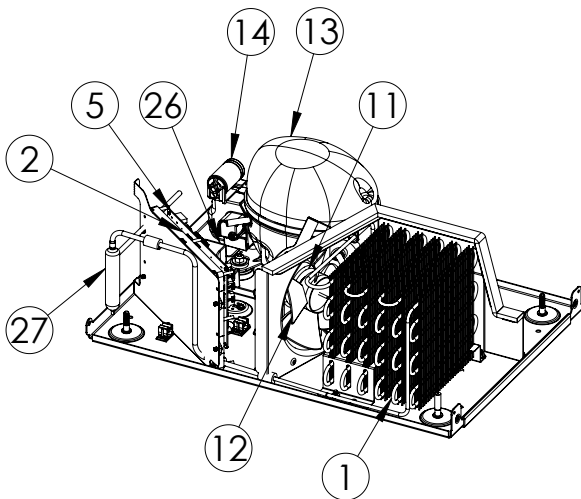

Service Parts List

marvelrefrigeration.com
616-754-5601

MPWC415-IG31A		
ITEM	DESCRIPTION	MARVEL P/N
1	CONDENSER ASSEMBLY	S41015859
2	MAIN CONTROL BOARD KIT	S42088805
3	GRILLE	S41015751-BLK
4	LED LIGHT STRIP	S68178
5	CONTROL BOARD	S68177
6	REED SWITCH	S66010
7	THERMISTOR ASSEMBLY	S41015903-BLK
8	UI DISPLAY KIT	S68167-01
9	ACCESS COVER	S41015923
10	115v MECHANICAL HARNESS KIT*	S41015773
11	CONDENSER FAN MOTOR	42248161
12	CONDENSOR FAN BLADE	42248160
13	EMBRACO COMPRESSOR	S41015395
14	COMPRESSOR ELECTRICALS	S41015921
15	EVAPORATOR ASSEMBLY	42249373
16	DOOR ASSEMBLY	S42038718
17	EVAP FAN	S41013096
18	DOOR GASKET	S31580-052
19	UPPER HINGE KIT	S41013108-RH
20	LOWER HINGE KIT	S41013197-RH
21	KEYS (2)	S41013540
22	WINE SHELF ASSEMBLY	S42138825
23	LEG LEVELERS (4)	42243808
24	POWER CORD	S41050606
25	EVAP THERMISTOR	S68092
26	DRAIN PAN	S41013227
27	DRIER	S41013226
28	COIL COVER	42249370
29	CARTON ASSEMBLY*	42249632

* NOT PICTURED