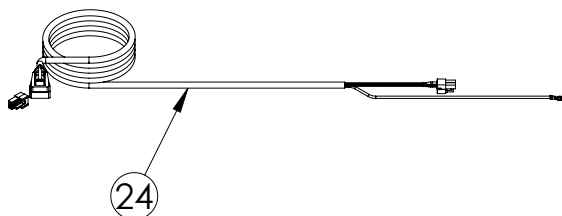

Service Parts List

marvelrefrigeration.com
616-754-5601

MPWC415-IG31A		
ITEM	DESCRIPTION	MARVEL P/N
1	CONDENSER ASSEMBLY	S41015859
2	MAIN CONTROL BOARD KIT	S42088805
3	GRILLE	S41015751-BLK
4	LED LIGHT STRIP	S68178
5	CONTROL BOARD	S68177
6	REED SWITCH	S66010
7	THERMISTOR ASSEMBLY	S41015903-BLK
8	UI DISPLAY KIT	S68167-01
9	ACCESS COVER	S41015923
10	115v MECHANICAL HARNESS KIT*	S41015773
11	CONDENSER FAN MOTOR	42248161
12	CONDENSOR FAN BLADE	42248160
13	EMBRACO COMPRESSOR	S41015395
14	COMPRESSOR ELECTRICALS	S41015921
15	EVAPORATOR ASSEMBLY	42249373
16	DOOR ASSEMBLY	S42038718
17	EVAP FAN	S41013096
18	DOOR GASKET	S31580-052
19	UPPER HINGE KIT	S41013108-RH
20	LOWER HINGE KIT	S41013197-RH
21	KEYS (2)	S41013540
22	WINE SHELF ASSEMBLY	S42138825
23	LEG LEVELERS (4)	42243808
24	POWER CORD	S41050606
25	EVAP THERMISTOR	S68092
26	DRAIN PAN	S41013227
27	DRIER	S41013226
28	COIL COVER	42249370
29	CARTON ASSEMBLY*	42249632

* NOT PICTURED