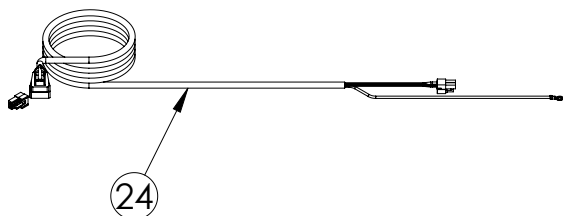

Service Parts List

marvelrefrigeration.com
616-754-5601

MPWC415-IS31A		
ITEM	DESCRIPTION	MARVEL P/N
1	CONDENSER ASSEMBLY	S41015859
2	MAIN CONTROL BOARD KIT	S42088805
3	GRILLE	S41015751-BLK
4	LED LIGHT STRIP	S68178
5	CONTROL BOARD	S68177
6	REED SWITCH	S66010
7	THERMISTOR ASSEMBLY	S41015903-BLK
8	UI DISPLAY KIT	S68167-01
9	ACCESS COVER	S41015923
10	115v MECHANICAL HARNESS KIT*	S41015773
11	CONDENSER FAN MOTOR	42248161
12	CONDENSOR FAN BLADE	42248160
13	EMBRACO COMPRESSOR	S41015395
14	COMPRESSOR ELECTRICALS	S41015921
15	EVAPORATOR ASSEMBLY	42249373
16	DOOR ASSEMBLY	S42038720
17	EVAP FAN	S41013096
18	DOOR GASKET	S31580-052
19	UPPER HINGE KIT	S41013108-RH
20	LOWER HINGE KIT	S41013197-RH
21	KEYS (2)	S41013540
22	WINE SHELF ASSEMBLY	S42138825
23	LEG LEVELERS (4)	42243808
24	POWER CORD	S41050606
25	EVAP THERMISTOR	S68092
26	DRAIN PAN	S41013227
27	DRIER	S41013226
28	COIL COVER	42249370
29	CARTON ASSEMBLY*	42249632

* NOT PICTURED