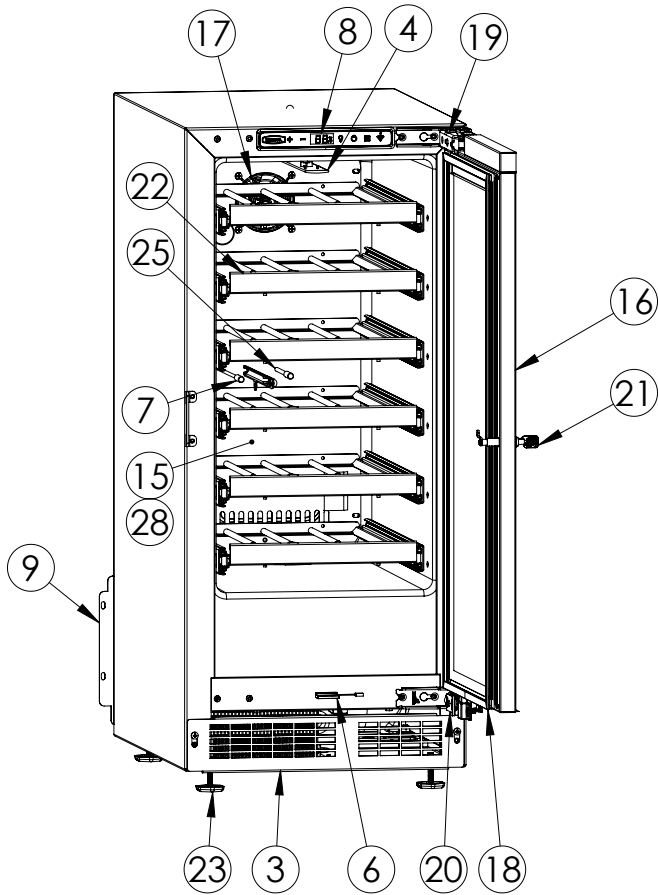

Service Parts List

marvelrefrigeration.com
616-754-5601

MPWC415-IS31A		
ITEM	DESCRIPTION	MARVEL P/N
1	CONDENSER ASSEMBLY	S41015859
2	MAIN CONTROL BOARD KIT	S42088805
3	GRILLE	S41015751-BLK
4	LED LIGHT STRIP	S68178
5	CONTROL BOARD	S68177
6	REED SWITCH	S66010
7	THERMISTOR ASSEMBLY	S41015903-BLK
8	UI DISPLAY KIT	S68167-01
9	ACCESS COVER	S41015923
10	115v MECHANICAL HARNESS KIT*	S41015773
11	CONDENSER FAN MOTOR	42248161
12	CONDENSOR FAN BLADE	42248160
13	EMBRACO COMPRESSOR	S41015395
14	COMPRESSOR ELECTRICALS	S41015921
15	EVAPORATOR ASSEMBLY	42249373
16	DOOR ASSEMBLY	S42038720
17	EVAP FAN	S41013096
18	DOOR GASKET	S31580-052
19	UPPER HINGE KIT	S41013108-RH
20	LOWER HINGE KIT	S41013197-RH
21	KEYS (2)	S41013540
22	WINE SHELF ASSEMBLY	S42138825
23	LEG LEVELERS (4)	42243808
24	POWER CORD	S41050606
25	EVAP THERMISTOR	S68092
26	DRAIN PAN	S41013227
27	DRIER	S41013226
28	COIL COVER	42249370
29	CARTON ASSEMBLY*	42249632

* NOT PICTURED