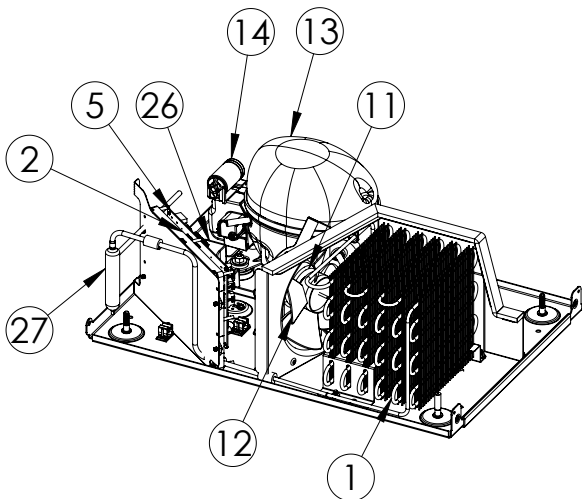

Service Parts List

marvelrefrigeration.com
616-754-5601

MPWC415-IS31A		
ITEM	DESCRIPTION	MARVEL P/N
1	CONDENSER ASSEMBLY	S41015859
2	MAIN CONTROL BOARD KIT	S42088805
3	GRILLE	S41015751-BLK
4	LED LIGHT STRIP	S68178
5	CONTROL BOARD	S68177
6	REED SWITCH	S66010
7	THERMISTOR ASSEMBLY	S41015903-BLK
8	UI DISPLAY KIT	S68167-01
9	ACCESS COVER	S41015923
10	115v MECHANICAL HARNESS KIT*	S41015773
11	CONDENSER FAN MOTOR	42248161
12	CONDENSOR FAN BLADE	42248160
13	EMBRACO COMPRESSOR	S41015395
14	COMPRESSOR ELECTRICALS	S41015921
15	EVAPORATOR ASSEMBLY	42249373
16	DOOR ASSEMBLY	S42038720
17	EVAP FAN	S41013096
18	DOOR GASKET	S31580-052
19	UPPER HINGE KIT	S41013108-RH
20	LOWER HINGE KIT	S41013197-RH
21	KEYS (2)	S41013540
22	WINE SHELF ASSEMBLY	S42138825
23	LEG LEVELERS (4)	42243808
24	POWER CORD	S41050606
25	EVAP THERMISTOR	S68092
26	DRAIN PAN	S41013227
27	DRIER	S41013226
28	COIL COVER	42249370
29	CARTON ASSEMBLY*	42249632

* NOT PICTURED