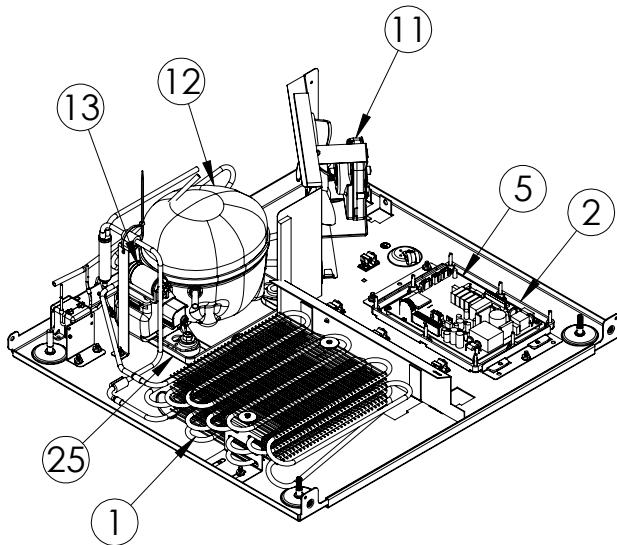

Service Parts List

marvelrefrigeration.com
616-754-5601

MPWD424-SS31A		
ITEM	DESCRIPTION	MARVEL P/N
1	CONDENSER ASSEMBLY	S42419034
2	MAIN CONTROL BOARD KIT	S42088795
3	GRILLE	S41015650-SS
4	LED LIGHT STRIP	S68178
5	CONTROL BOARD	S68177
6	REED SWITCH	S66010
7	THERMISTOR ASSEMBLY	S41015903-BLK
8	UI DISPLAY KIT	S68167-01
9	ACCESS COVER	S41016192
10	115v MECHANICAL HARNESS KIT *	S41016110
11	CONDENSER FAN MOTOR	S42419042
12	EMBRACO COMPRESSOR	S41015395
13	COMPRESSOR ELECTRICALS	S41015921
14	EVAPORATOR ASSEMBLY	S42419044
15	DOOR ASSEMBLY	S42038871
16	EVAP FAN ASSEMBLY	S41016094
17	DOOR GASKET	S31580-035
18	UPPER HINGE KIT	S41013108-RH
19	LOWER HINGE KIT	S41013197-RH
20	KEYS (2)	S41013540
21	UPPER WINE SHELF	S42138823
22	LOWER WINE SHELF	S42138824
23	LEG LEVELERS (4)	42243808
24	POWER CORD	S41050606
25	DRAIN PAN	S41013227
26	DOOR HANDLE	42249126
27	CARTON ASSEMBLY *	42249633

* NOT PICTURED