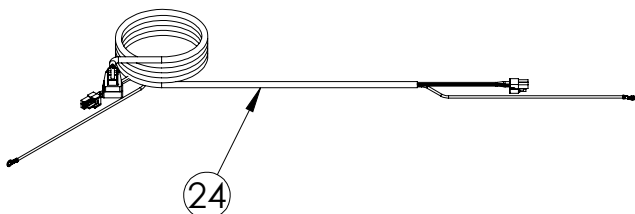

Service Parts List

marvelrefrigeration.com
616-754-5601

MPWD424-SS31A		
ITEM	DESCRIPTION	MARVEL P/N
1	CONDENSER ASSEMBLY	S42419034
2	MAIN CONTROL BOARD KIT	S42088795
3	GRILLE	S41015650-SS
4	LED LIGHT STRIP	S68178
5	CONTROL BOARD	S68177
6	REED SWITCH	S66010
7	THERMISTOR ASSEMBLY	S41015903-BLK
8	UI DISPLAY KIT	S68167-01
9	ACCESS COVER	S41016192
10	115v MECHANICAL HARNESS KIT *	S41016110
11	CONDENSER FAN MOTOR	S42419042
12	EMBRACO COMPRESSOR	S41015395
13	COMPRESSOR ELECTRICALS	S41015921
14	EVAPORATOR ASSEMBLY	S42419044
15	DOOR ASSEMBLY	S42038871
16	EVAP FAN ASSEMBLY	S41016094
17	DOOR GASKET	S31580-035
18	UPPER HINGE KIT	S41013108-RH
19	LOWER HINGE KIT	S41013197-RH
20	KEYS (2)	S41013540
21	UPPER WINE SHELF	S42138823
22	LOWER WINE SHELF	S42138824
23	LEG LEVELERS (4)	42243808
24	POWER CORD	S41050606
25	DRAIN PAN	S41013227
26	DOOR HANDLE	42249126
27	CARTON ASSEMBLY *	42249633

* NOT PICTURED