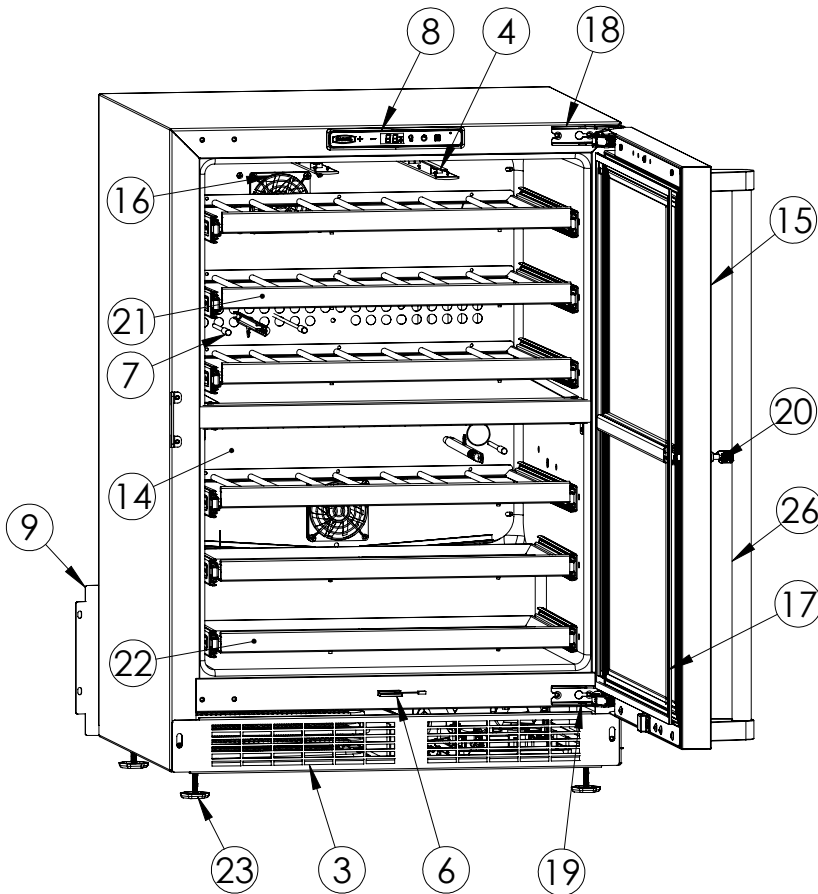

Service Parts List

marvelrefrigeration.com
616-754-5601

MPWD424-SS31A		
ITEM	DESCRIPTION	MARVEL P/N
1	CONDENSER ASSEMBLY	S42419034
2	MAIN CONTROL BOARD KIT	S42088795
3	GRILLE	S41015650-SS
4	LED LIGHT STRIP	S68178
5	CONTROL BOARD	S68177
6	REED SWITCH	S66010
7	THERMISTOR ASSEMBLY	S41015903-BLK
8	UI DISPLAY KIT	S68167-01
9	ACCESS COVER	S41016192
10	115v MECHANICAL HARNESS KIT *	S41016110
11	CONDENSER FAN MOTOR	S42419042
12	EMBRACO COMPRESSOR	S41015395
13	COMPRESSOR ELECTRICALS	S41015921
14	EVAPORATOR ASSEMBLY	S42419044
15	DOOR ASSEMBLY	S42038871
16	EVAP FAN ASSEMBLY	S41016094
17	DOOR GASKET	S31580-035
18	UPPER HINGE KIT	S41013108-RH
19	LOWER HINGE KIT	S41013197-RH
20	KEYS (2)	S41013540
21	UPPER WINE SHELF	S42138823
22	LOWER WINE SHELF	S42138824
23	LEG LEVELERS (4)	42243808
24	POWER CORD	S41050606
25	DRAIN PAN	S41013227
26	DOOR HANDLE	42249126
27	CARTON ASSEMBLY *	42249633

* NOT PICTURED