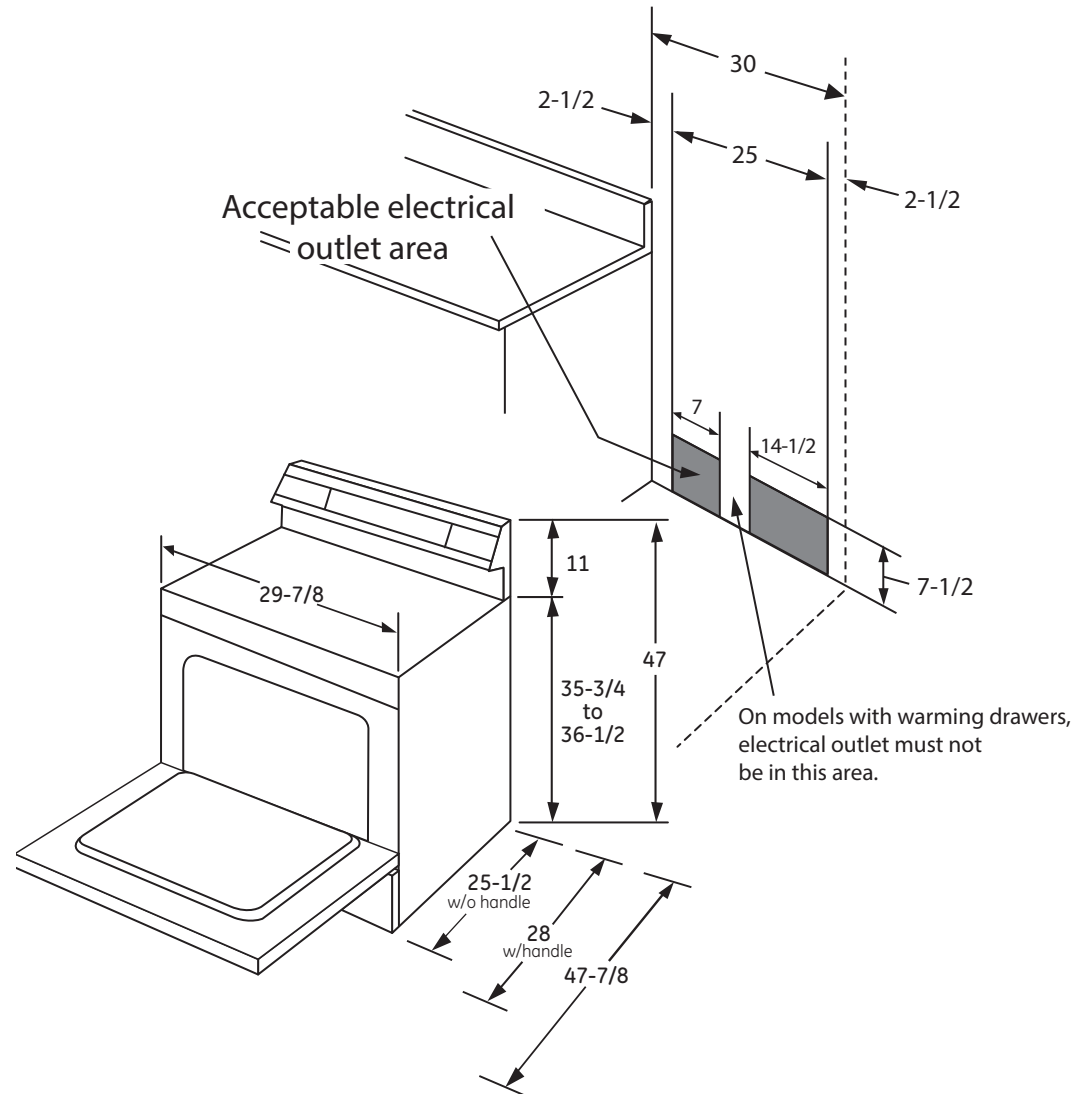

PB930SH

GE Profile™ Series 30" Free-Standing Electric Convection Range with Warming Drawer

Dimensions and Installation Information (in inches)

Receptacle Locations

Locally approved flexible service cord or conduit must be used because terminals are not accessible after range installation. See shaded area in drawing for location of electrical outlet box. Recommended outlet locations allow range to be installed directly against wall.

Note: This appliance has been approved for 0" spacing to adjacent surfaces above the cooktop. However, a 6" minimum spacing to surfaces less than 15" above the cooktop and adjacent cabinet is recommended to reduce exposure to steam, grease splatter and heat.

Installation Information: Before installing, consult installation instructions for current dimensional data and additional requirements.

KW Rating	
240V	13.5
208V	10.1
Breaker Size	
240V	40 Amps†
208V	40 Amps†

†**Note:** Check local codes for required breaker size.

imagination at work

For answers to your Monogram® or GE® appliance questions, visit our website at geappliances.com or call GE Answer Center® service, 800.626.2000.

Specification Revised 1/15