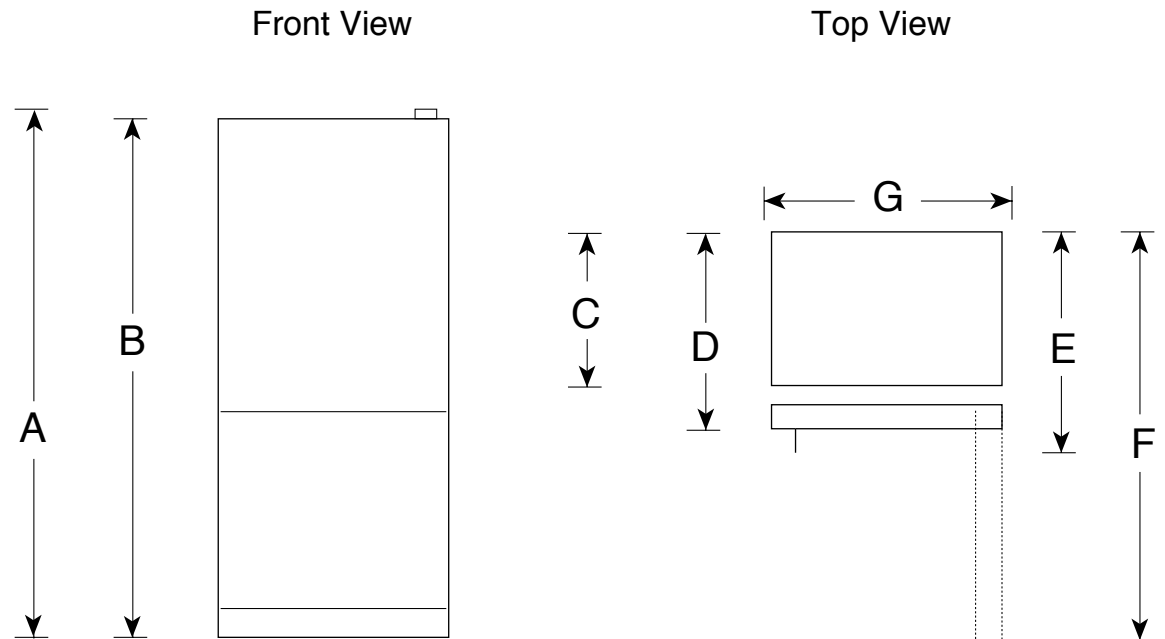

PDCS1NBW

GE Profile™ ENERGY STAR® 21.1 Cu. Ft. Stainless Bottom-Freezer Drawer Refrigerator

Dimensions and Installation Information (in inches)

Overall Dimensions	Height to top of hinge (in.) A	69-5/8
	Height to top of case (in.) B	69
	Case depth without door (in.) C	24-1/8
	Case depth less door handle (in.) D	28
	Case depth with door handle (in.) E	31
	Depth with fresh food door open 90° (in.) F	61-3/8
	Width (in.) G	35-7/8
Air Clearances	Each side (in.)	1/8
	Top (in.)	1
	Back (in.)	1/2

Note:

Anti-tip bracket part number 200D8494P001 will be shipped with every counter-depth model

For answers to your Monogram,® GE Profile™ or GE® appliance questions, visit our website at ge.com or call GE Answer Center® service, 800.626.2000.

imagination at work

Listed by
Underwriters
Laboratories

As an ENERGY STAR® partner, GE has determined that this product meets the ENERGY STAR guidelines for energy efficiency.