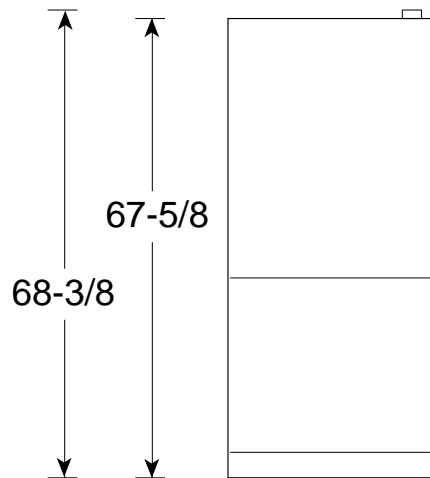

## PDS21SBM - GE Profile™ 20.5 Cu. Ft. Bottom-Freezer Refrigerator

### Dimensions (in inches)

Air Clearances	
Each side (in.)	0
Top (in.)	1
Back (in.)	1

*Profile™*