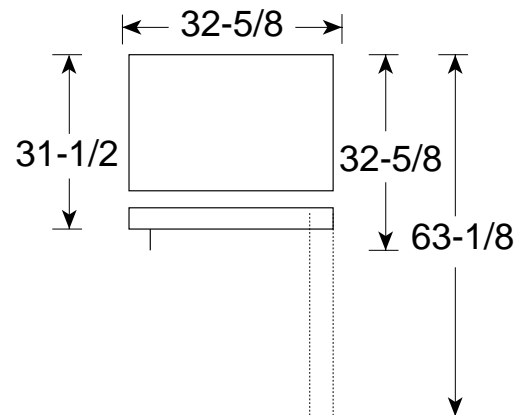

## PDS21SBM - GE Profile™ 20.5 Cu. Ft. Bottom-Freezer Refrigerator

### Dimensions (in inches)

Air Clearances	
Each side (in.)	0
Top (in.)	1
Back (in.)	1

*Profile™*