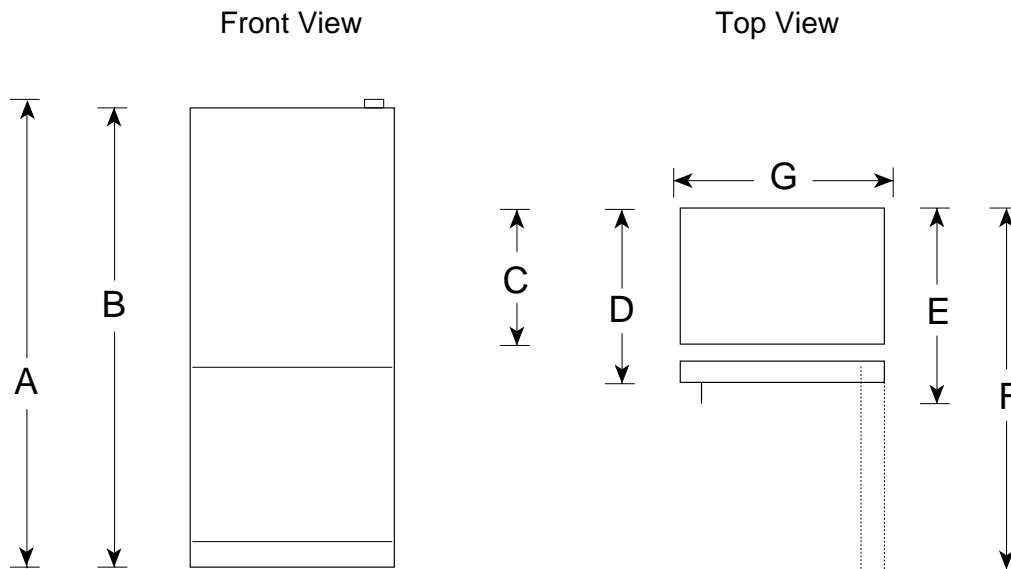

Profile™

PDS22LBN – GE Profile™ 21.9 Cu. Ft. Bottom-Freezer Refrigerator

Dimensions (in inches)

Overall Dimensions	Height to top of hinge (in.) A	69-3/4
	Height to top of case (in.) B	68-1/2
	Case depth without door (in.) C	28
	Depth less door handle (in.) D	30-7/8
	Depth with door handle (in.) E	32
	Depth with door open 90° (in.) F	62-1/4
	Width (in.) G	32-5/8
	Side clearance for 90° door open (in.)	1-1/4
Air Clearances	Each side (in.)	0
	Top (in.)	1
	Back (in.)	1/2

Profile™

PDS22LBN – GE Profile™ 21.9 Cu. Ft. Bottom-Freezer Refrigerator

Features and Benefits

- 21.9 cu. ft. Capacity (Fresh Food 15.61 cu. ft./Freezer 6.31 cu. ft.)
- ENERGY STAR® Qualified
- 2 Full-Width Sliding Freezer Storage Baskets
- 4 Split, Adjustable, Spill-Proof Glass Fresh Food Cabinet Shelves (3 Slide-Out)
- ShelfSaver™ Rack
- 4 Adjustable Fresh Food Door Bins
- NeverClean™ Condenser
- 2 Adjustable Humidity Vegetable/Fruit Crispers
- Snack Pan
- Equipped for Optional Automatic Icemaker
- 1 Fixed Full-Width Enclosed Door Shelf with Gallon Storage
- Dairy Compartment
- 2 Ice 'N Easy Trays with Ice Tray Shelf
- Deluxe Quiet Design Quiet Package
- Color-Matched Door Handles
- Model PDS22LBNWW – White on white
- Model PDS22LBNBB – Black on black
- Model PDS22LBNCC – Bisque on bisque