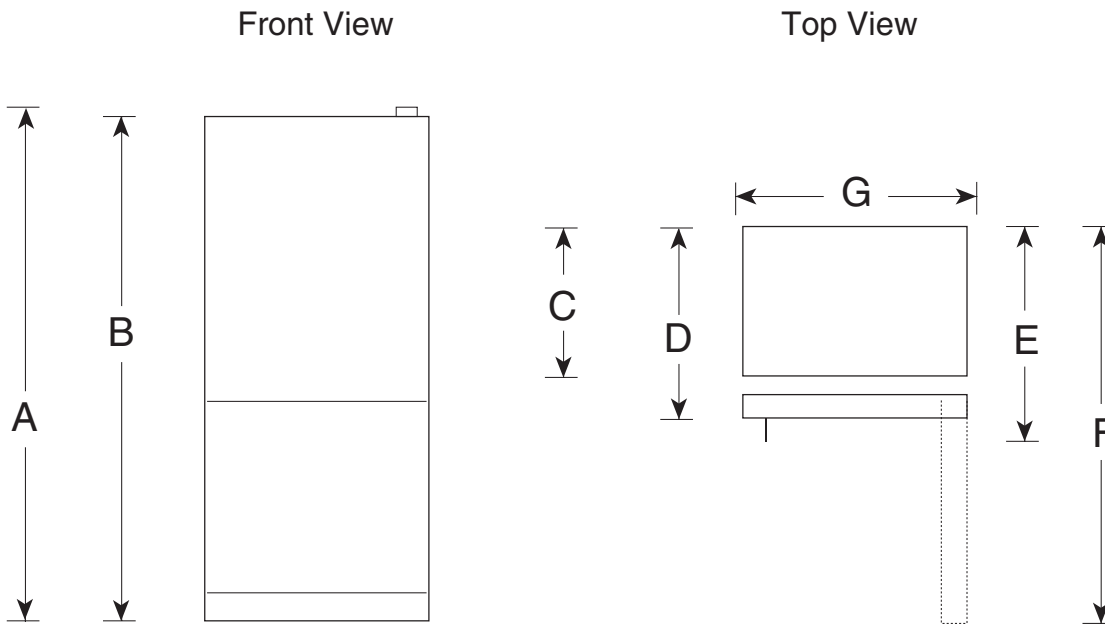

Profile™

PDS22MHR – GE Profile™ ENERGY STAR® 22.2 Cu. Ft. Bottom-Freezer Drawer Refrigerator with Internal Water Dispenser and Icemaker

Dimensions (in inches)

Overall Dimensions	Height to top of hinge (in.) A	68-5/8
	Height to top of case (in.) B	67-7/8
	Case depth without door (in.) C	28-1/4
	Case depth less door handle (in.) D	31-3/4
	Case depth with door handle (in.) E	33-7/8
	Depth with fresh food door open 90° (in.) F	62
	Width (in.) G	32-7/8
	Width with door open 90° with door handle (in.) H	36-1/4
Air Clearances	Each side (in.)	1/8
	Top (in.)	1
	Back (in.)	1