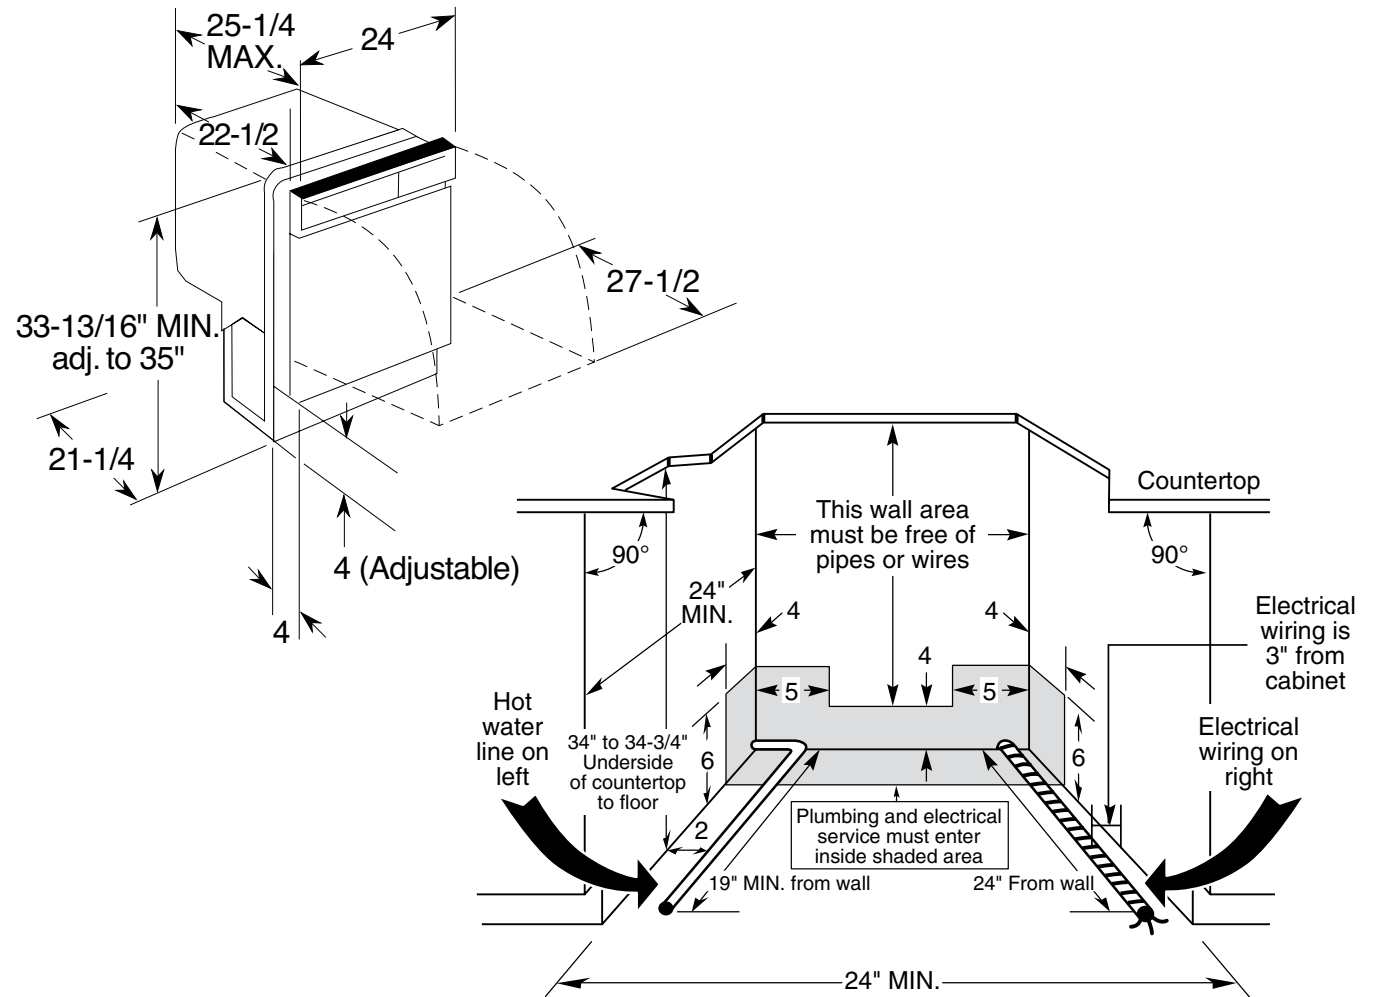

PDW7800/80V

GE Profile™ Built-In Dishwasher

Dimensions and Installation Information (in inches)

Electrical Rating

Voltage AC.....	120
Hertz.....	60
Total connected load amperage.....	9.1
Calrod® heater watts max.....	875

For use on adequately wired 120-volt, 15-amp circuit having 2-wire service with a separate ground wire. This appliance must be grounded for safe operation.

For answers to your Monogram,® GE Profile™ or GE® appliance questions, visit our website at geappliances.com or call GE Answer Center® service, 800.626.2000.