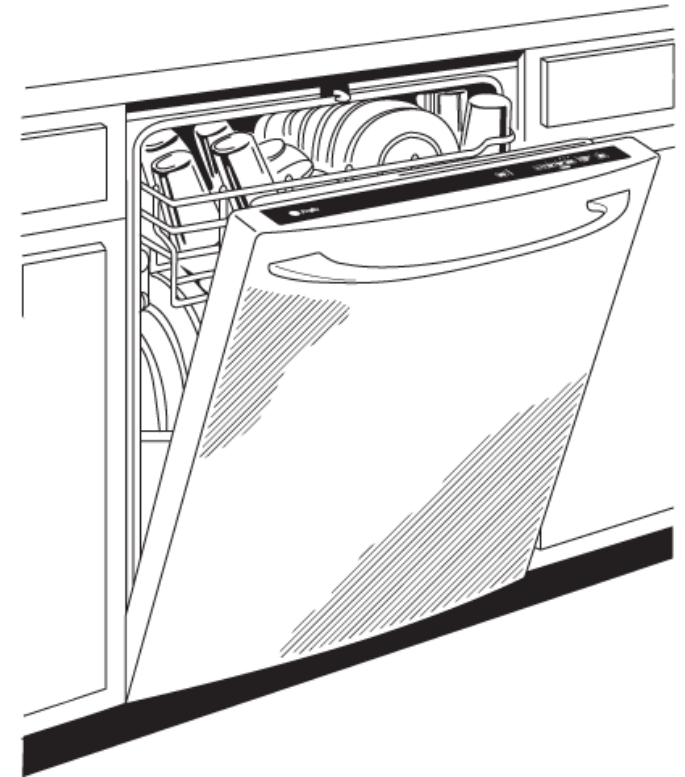

- Fully integrated appearance with tactile top controls - GE Profile sculptured handle and top controls provide a stylish look
- 5-stage filtration with Piranha™ hard food disposer - 5 self-cleaning filters ensure clean dishes
- Dedicated silverware jets - Highly pressurized spray jets target the silverware area for improved cleaning
- Steam PreWash - Loosens tough soils before any cycle virtually eliminating the need for soaking or pre-rinsing dishes
- Auto wash cycle - Cycle automatically adjusts to soil level to maximize energy savings and ensure clean dishes
- Natural convection heated dry option - A drying element effectively dries dishes reducing the need to towel dry after unloading
- 57 dBA with status light on door - A dishwasher this quiet has a multi-colored status light to let you know it is running
- Two-pump system - One small pump for washing/rinsing and one small pump to remove soils provide excellent wash performance with reduced sound
- ENERGY STAR® qualified and CEE Tier II rated - Meets or exceeds federal guidelines for energy efficiency for year-round energy and money savings
- Eclipse black deep-tiered rack with ball-tip tines and StemSafe™ - Long-lasting durable racks resist rust and secure dishes
- Model PDW7800VWW - White on white
- Model PDW7800VCC - Bisque on bisque
- Model PDW7800VBB - Black on black
- Model PDW7880VSS - Stainless steel (shown)