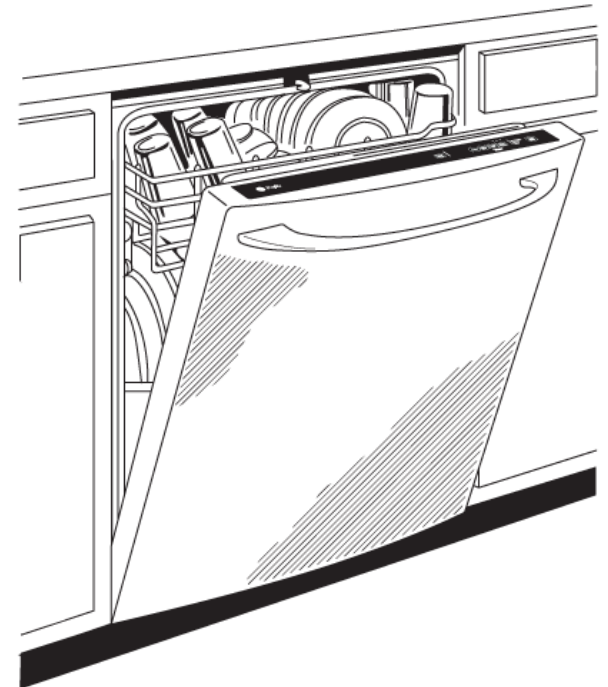

PDWT100/180V

GE Profile™ Series Stainless Steel Interior Dishwasher with Hidden Controls

Features and Benefits

- 5-stage filtration with Piranha™ hard-food disposer - 5 self-cleaning filters ensure clean dishes
- Dedicated Silverware Jets - Highly pressurized spray jets target the silverware area for improved cleaning
- Steam PreWash - Loosens tough soils before any cycle virtually eliminating the need for soaking or pre-rinsing dishes
- Natural convection heated dry option - A drying element effectively dries dishes reducing the need to towel dry after unloading
- 52 dBA sound level - Nearly silent two-pump system cleans dirty dishes without disruption
- ENERGY STAR® qualified and CEE Tier II rated - Meets or exceeds federal guidelines for energy efficiency for year-round energy and money savings
- Eclipse black full-extension racks with ball-tip tines - Durable racks glide smoothly on ball-bearings for easy loading
- Eclipse black racking with deep-tiered upper rack - Provides loading versatility for today's dishes and up to 16 place settings
- Upper rack deep bowl tines - Even oversized bowls fit perfectly in the top rack for easy cleaning
- Antibacterial selection (NSF residential) - High temperature rinse sanitizes and reduces 99.999% of bacteria found on dishes
- Model PDWT180VSS - Stainless steel (shown)
- Model PDWT100VWW - White on white
- Model PDWT100VBB - Black on black

imagination at work