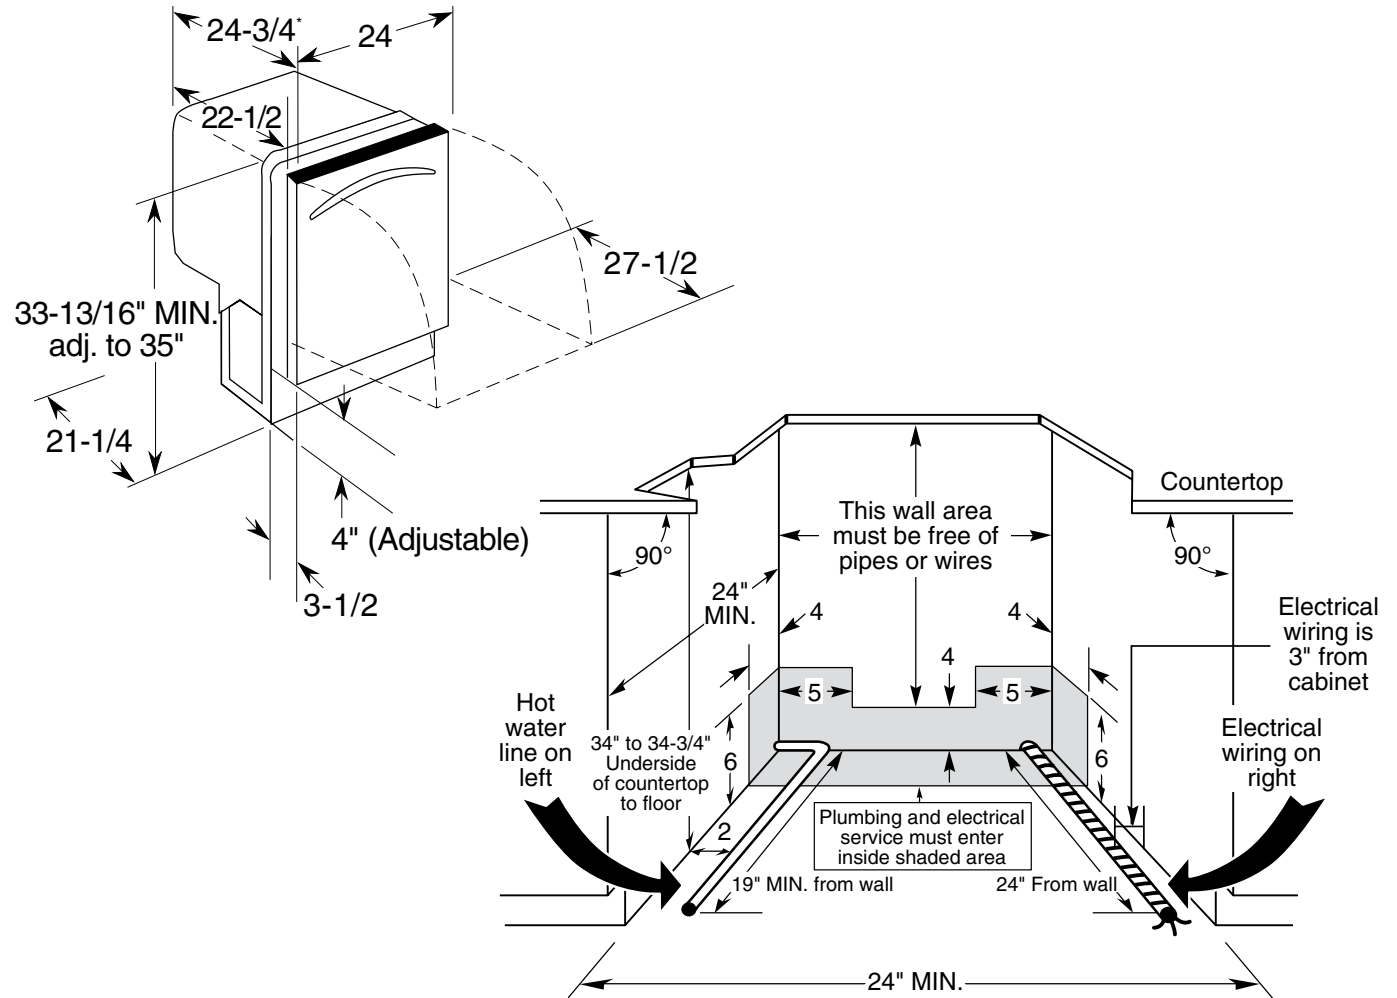

PDWT100/180V

GE Profile™ Series Stainless Interior Built-In Dishwasher with Hidden Controls

Dimensions and Installation Information (in inches)

Electrical Rating

Voltage AC.....	120
Hertz.....	60
Total connected load amperage.....	9.9
Calrod® heater watts max.....	675/825

For use on adequately wired 120-volt, 15-amp circuit having 2-wire service with a separate ground wire. This appliance must be grounded for safe operation.

Installation Information: Before installing, consult installation instructions packed with product for current dimensional data.