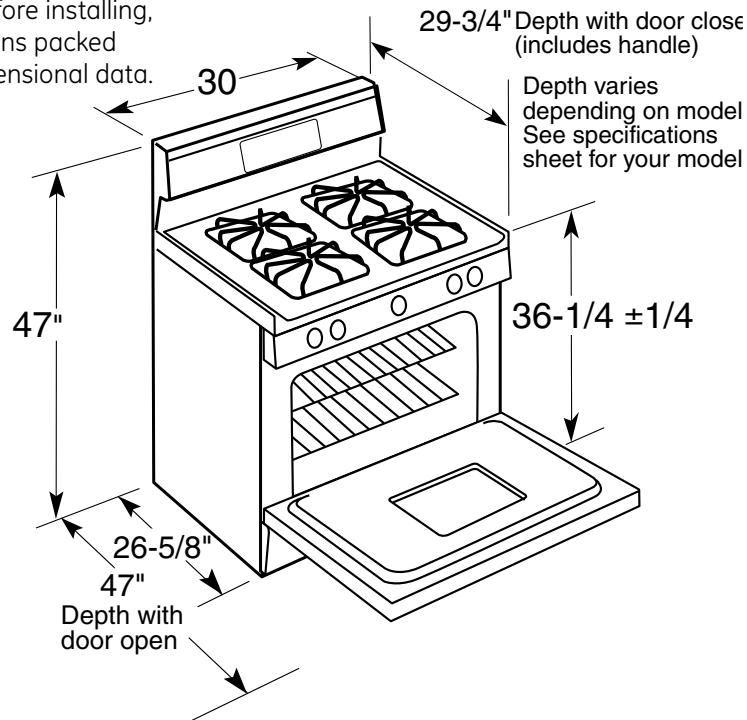

PGB908SEM

GE Profile™ 30" Free-Standing Gas Range

Dimensions and Installation Information (in inches)

*Note: Dimension from the wall to the front of the closed door handle is 29". Depth to front edge of cooktop 25-1/4".

Electrical Rating: 120V, 60Hz, 9A

Installation Information: Before installing, consult installation instructions packed with product for current dimensional data.