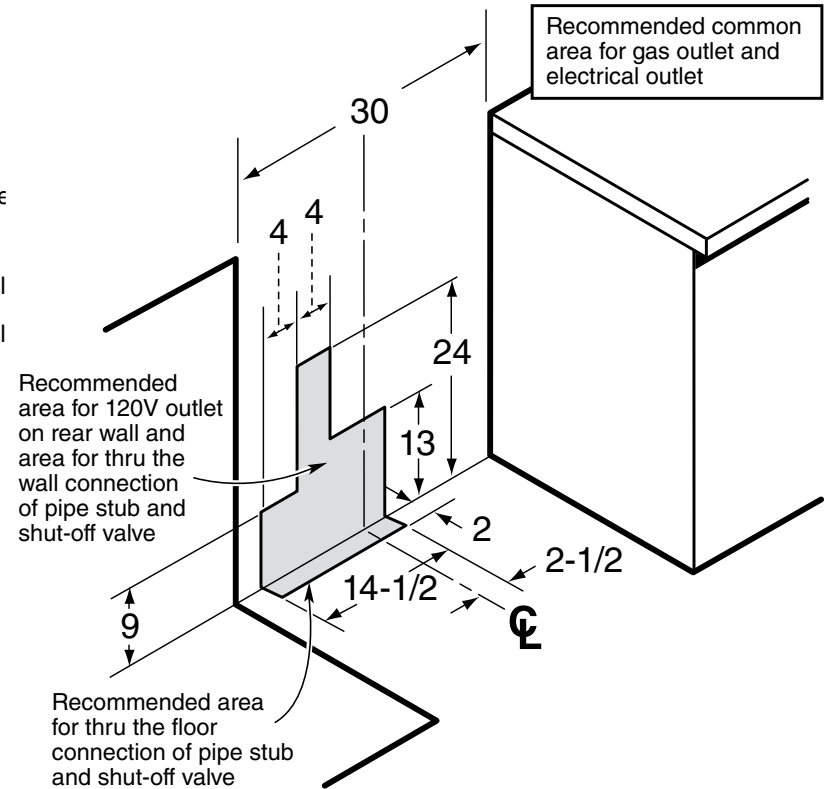

PGB908SEM

GE Profile™ 30" Free-Standing Gas Range

Dimensions and Installation Information (in inches)

*Note: Dimension from the wall to the front of the closed door handle is 29". Depth to front edge of cooktop 25-1/4".

Electrical Rating: 120V, 60Hz, 9A

Installation Information: Before installing, consult installation instructions packed with product for current dimensional data.