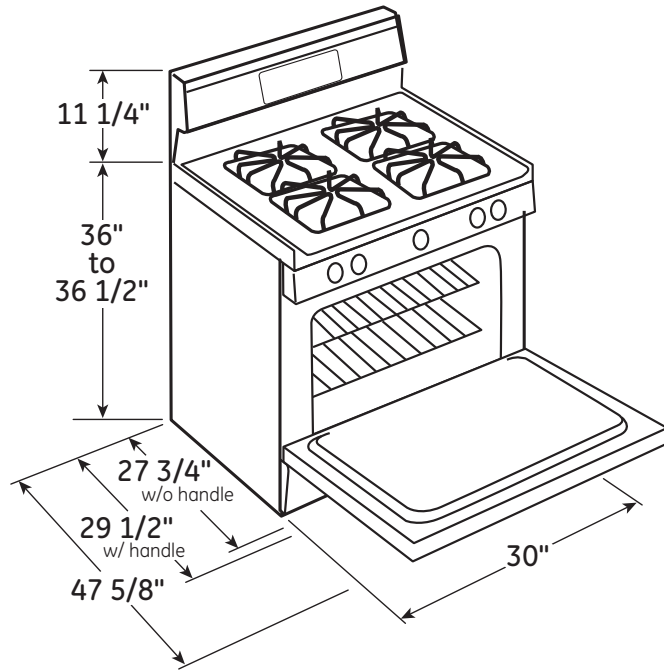

PGB945SEF

GE Profile™ Series 30" Free-Standing Self Clean Gas Range with Warming Drawer

Dimensions and Installation Information (in inches)

Electrical Rating: 120V, 60Hz, 15A

Installation Information: Before installing, consult installation instructions packed with product for current dimensional data.