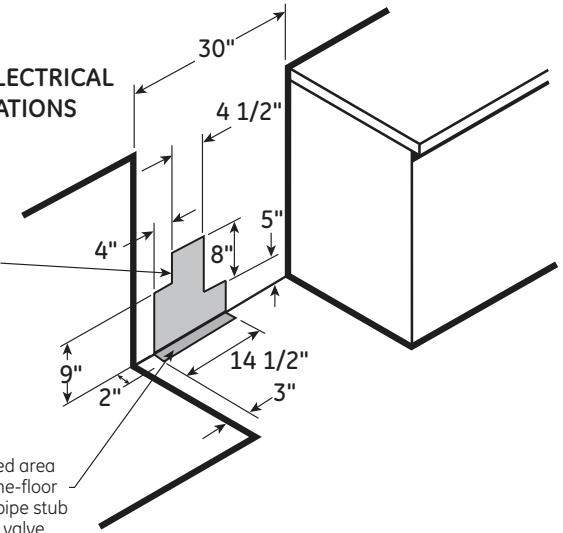

GAS PIPE AND ELECTRICAL OUTLET LOCATIONS

Recommended area for 120V outlet on rear wall and area for through-the-wall connection of pipe stub and shut-off valve.

Recommended area for through-the-floor connection of pipe stub and shut-off valve.