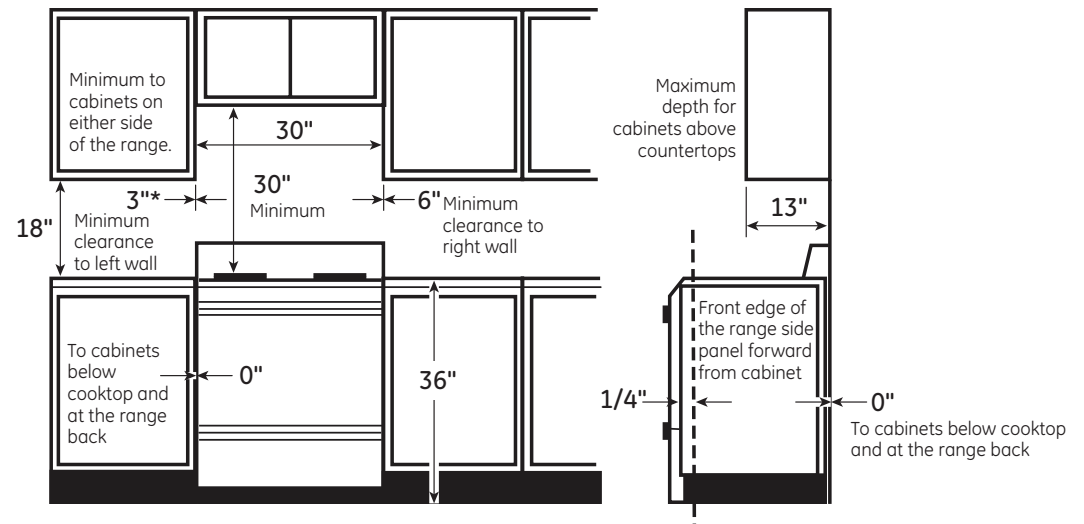

GAS PIPE AND ELECTRICAL OUTLET LOCATIONS

Recommended area for 120V outlet on rear wall and area for through-the-wall connection of pipe stub and shut-off valve.

Recommended area for through-the-floor connection of pipe stub and shut-off valve.