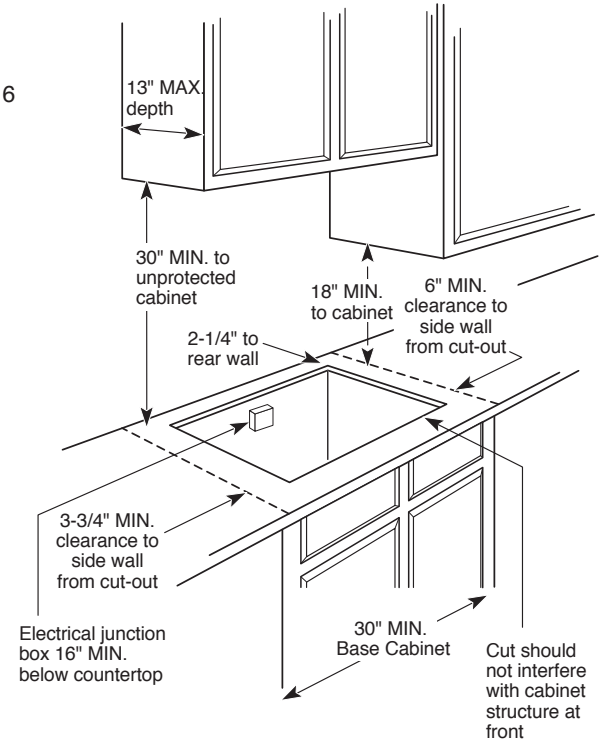

ELECTRICAL RATING: 120V, 60Hz, 5A

INSTALLATION WITH SINGLE WALL OVEN INFORMATION:

30" Gas Cooktops are approved for use over select GE 27" and 30" Wall Ovens and Warming Drawers. 30" and 36" Gas cooktops are approved for use over 30" Wall Ovens and Warming Drawers. Refer to cooktop and wall oven/warming drawer installation instructions packed with product for current dimensional data.

INSTALLATION INFORMATION: Before installing, consult installation instructions, packed with product, for current dimensional data.

Gas Connection

Dimension and installation information are shown in inches.