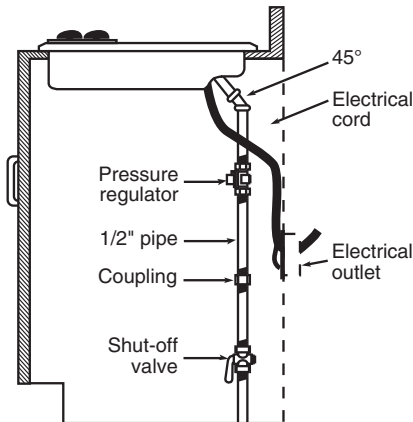

ELECTRICAL RATING: 120V, 60Hz, 5A

INSTALLATION WITH SINGLE WALL OVEN INFORMATION:

30" Gas Cooktops are approved for use over select GE 27" and 30" Wall Ovens and Warming Drawers. 30" and 36" Gas cooktops are approved for use over 30" Wall Ovens and Warming Drawers. Refer to cooktop and wall oven/warming drawer installation instructions packed with product for current dimensional data.

INSTALLATION INFORMATION: Before installing, consult installation instructions, packed with product, for current dimensional data.

Gas Connection

Dimension and installation information are shown in inches.