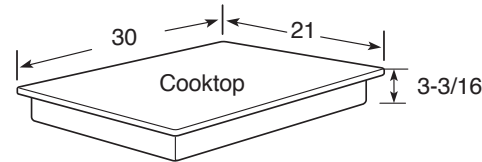

PGP943DET

GE Profile™ Series 30" Built-In Gas Cooktop

DIMENSIONS AND INSTALLATION INFORMATION

AGA REQUIREMENT: All gas cooktop models require 7/16" free area below cooktop height to combustible material. Requires 18" minimum from countertop to adjacent overhead cabinets.

NOTE: If installing with a GE Profile™ Telescopic Downdraft System, consult both cooktop and downdraft installation instructions packed with product before installing. Cooktop gas/electric supply may need to be re-routed to install downdraft.

ELECTRICAL RATING: 120V, 60Hz, 5A

INSTALLATION WITH SINGLE WALL OVEN INFORMATION:

30" Gas Cooktops are approved for use over select GE 27" and 30" Wall Ovens and Warming Drawers. 30" and 36" Gas cooktops are approved for use over 30" Wall Ovens and Warming Drawers. Refer to cooktop and wall oven/warming drawer installation instructions packed with product for current dimensional data.

INSTALLATION INFORMATION: Before installing, consult installation instructions, packed with product, for current dimensional data.