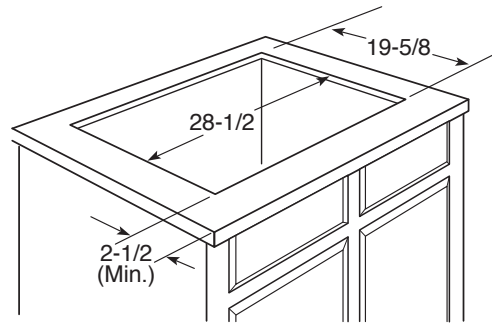

PGP943DET

GE Profile™ Series 30" Built-In Gas Cooktop

DIMENSIONS AND INSTALLATION INFORMATION

AGA REQUIREMENT: All gas cooktop models require 7/16" free area below cooktop height to combustible material. Requires 18" minimum from countertop to adjacent overhead cabinets.

NOTE: If installing with a GE Profile™ Telescopic Downdraft System, consult both cooktop and downdraft installation instructions packed with product before installing. Cooktop gas/electric supply may need to be re-routed to install downdraft.

ELECTRICAL RATING: 120V, 60Hz, 5A

INSTALLATION WITH SINGLE WALL OVEN INFORMATION:

30" Gas Cooktops are approved for use over select GE 27" and 30" Wall Ovens and Warming Drawers. 30" and 36" Gas cooktops are approved for use over 30" Wall Ovens and Warming Drawers. Refer to cooktop and wall oven/warming drawer installation instructions packed with product for current dimensional data.

INSTALLATION INFORMATION: Before installing, consult installation instructions, packed with product, for current dimensional data.