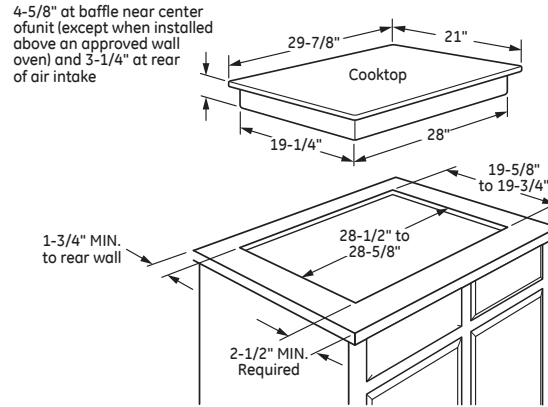

NOTE: 30" induction cooktops are approved for use over select GE 27" and GE 30" Single Wall Ovens and Warming Drawers. Refer to cooktop and wall oven/warming drawer installation instructions packed with product for current dimensional data. If installed with a GE Telescopic Downdraft System, consult both the cooktop and downdraft installation instructions packed with product before installing. Cooktop gas/electric supply may need to be re-routed to install downdraft. The countertop cutout requires 23-1/2" minimum flat countertop surface and 25" minimum total countertop depth. In addition, other clearances to front edge of the countertop must be considered. Before installing, consult installation instructions packed with product for current dimensional data.

CUTOUT FILLER TRIM KIT: A filler trim kit is available for use if your countertop cutout is larger than the dimension shown, up to 29-13/16" x 20-7/16". Order JXTR32B for black or JXTR32W for white, to reduce the cutout opening for installation of this cooktop. These kits may be ordered from your GE Appliances Dealer.

APPROXIMATE COOKING DIMENSIONS