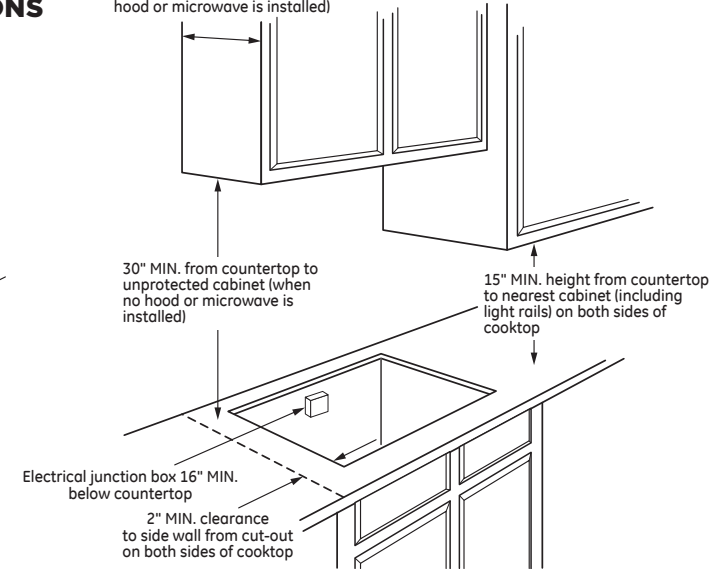

### DIMENSIONS AND INSTALLATION INFORMATION (IN INCHES)

**IMPORTANT:** Requires a 3" free area between the bottom of the cooktop to any combustible material, i.e., shelving. Free area not required when installing wall oven underneath cooktop. Refer to installation instructions. Requires a 15" minimum from cooktop to adjacent overhead cabinets. Units are furnished with a 48" flexible armored cable.

**NOTE:** 30" induction cooktops are approved for use over select GE 27" and GE 30" Single Wall Ovens and Warming Drawers. Refer to cooktop and wall oven/warming drawer installation instructions packed with product for current dimensional data. If installed with a GE Telescopic Downdraft System, consult both the cooktop and downdraft installation instructions packed with product before installing. Cooktop gas/electric supply may need to be re-routed to install downdraft. The countertop cutout requires 23-1/2" minimum flat countertop surface and 25" minimum total countertop depth. In addition, other clearances to front edge of the countertop must be considered. Before installing, consult installation instructions packed with product for current dimensional data.

**CUTOUT FILLER TRIM KIT:** A filler trim kit is available for use if your countertop cutout is larger than the dimension shown, up to 29-13/16" x 20-7/16". Order JXTR32B for black or JXTR32W for white, to reduce the cutout opening for installation of this cooktop. These kits may be ordered from your GE Appliances Dealer.

### APPROXIMATE COOKING DIMENSIONS

To insure accuracy, it is best to make a template when cutting the opening in the counter

13" MAX. depth of unprotected overhead cabinets (when no hood or microwave is installed)