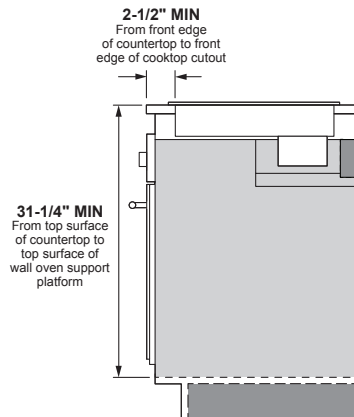

INSTALLATION ABOVE A WALL OVEN

KW RATING	
240V	7.4
208V	6.4
AMPERAGE	
240V	40 Amps[†]
208V	40 Amps[†]

†NOTE: Check local codes for required breaker size.

For answers to your Monogram, GE Café™ Series, GE Profile™ Series or GE Appliances product questions, visit our website at geappliances.com or call GE Answer Center® Service, 800.626.2000.