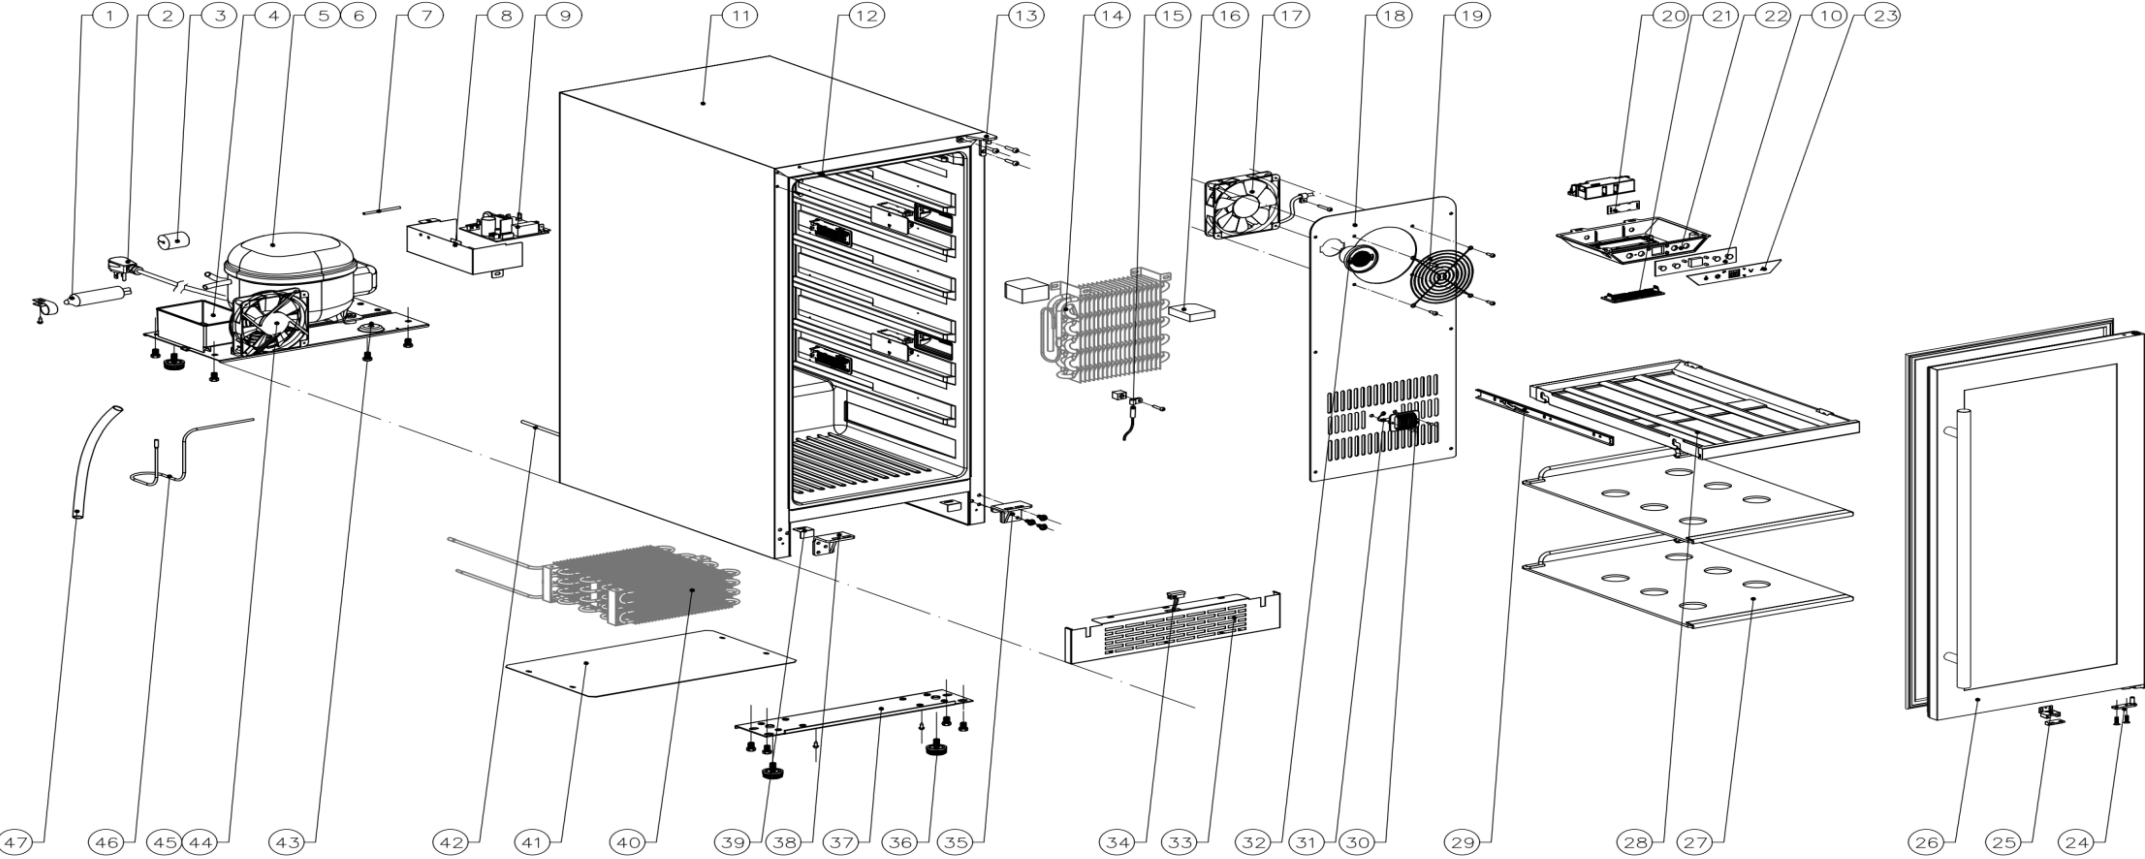

PRB15C01BG

Presrv™ Size Single Zone Beverage Cooler

ZEPHYR

PRB15C01BG

Ref #	Part #	Description	Qty.
1	56300003	Dryer Filter	1
2	11030118	Power Cord	1
3	56220035	Anti Vibration Gasket	1
4	56130043	Drip Tray	1
5	12160008	Compressor	1
5-1	11050028	Compressor Starter	1
5-2	11050029	Compressor Relay	1
5-3	12050048	Compressor Capacitor	1
6	11030119	Compressor Ground Wire	1
7	50330010	Sealing Tube	1
8	56200111	Main PCB Box	1
9	11010117	Main Power Control Board	1
10	11010110	Display Control Board	1
12	56210074	Decorative Hole Cover	3
13	54180044	Upper Right Hinge	1
14	54240005	Evaporator	1
15	11050007	Sensor	1
16	56180015	Evaporator Foam	1
17	12130043	Fan	1
18	54170023	Air Duct Board	1
19	54210017	Fan Cover	1
20	12010011	Tri Color LED Light	5
21	52150014	Light Cover	5
22	56200112	Display Board Box	1
23	52050021	Display Panel	1
24	54190062	Door Axis Plate	1
25	54220011	Door Magnet	1
26	50230021	Door	1

26-1	56220048	Door Gasket	1
26-2	50280003	Door Handle	1
27	50150039	Glass Shelf Assembly	2
28	50150038	Sliding Wooden Shelf Assembly	1
29	50320040	Wood Shelf Slider Set	1
30	54210014	Sensor Cover	1
31	11050008	Sensor	1
32	Z0F-C004	Carbon Filter	1
33	50260014	Kick Plate	1
34	11040029	Magnetic Switch	1
35	54180045	Lower Right Hinge	1
36	50350008	Leveling Leg	4
37	54140294	Cabinet Support Bracket	1
38	54180046	Lower Left Hinge	1
39	54140289	Cabinet Bracket	2
40	54270001	Condensor	1
41	54210018	Condensor Plate	1
42	50330017	Capillary Tube	1
43	54190068	Compressor Support Plate	1
44	54210016	Fan Cover	1
45	12130043	Fan	1
46	50330030	Connecting Pipe	1
47	50330026	Exhaust Water Pipe	1
48	54180047	Upper Left Hinge	1
49	54140313	Door Stopper	1